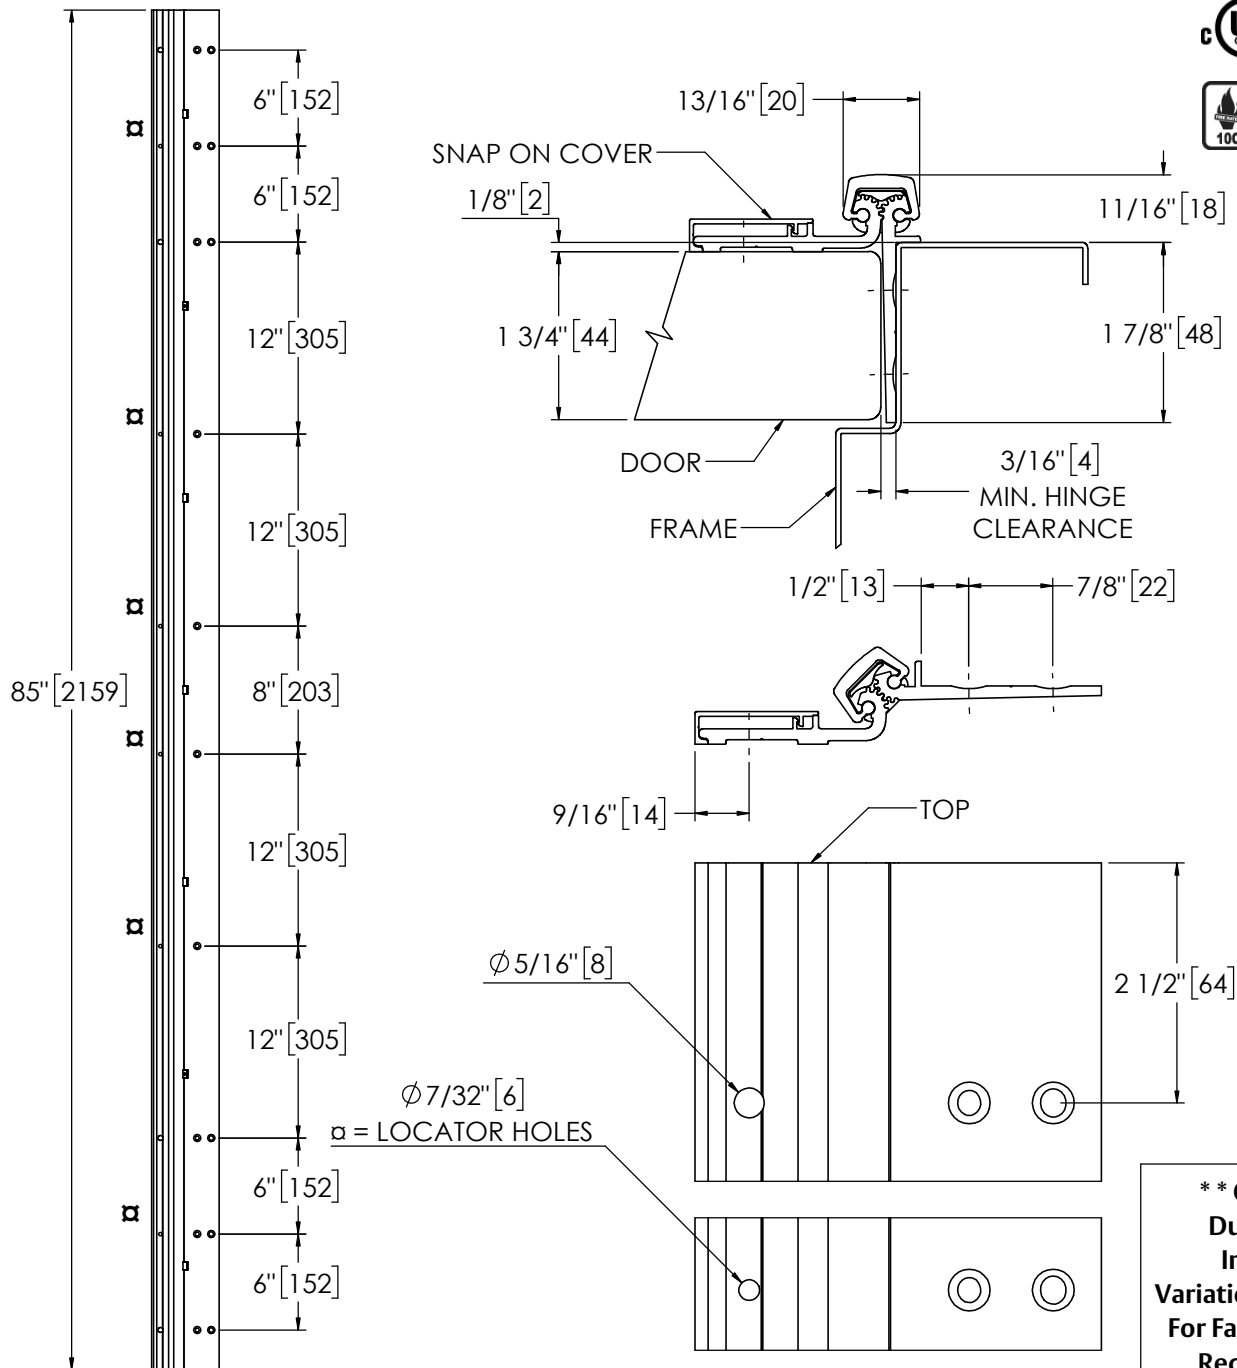

## Pemko 85" HALF SURFACE RESIDENTIAL

The global leader in  
door opening solutions

**\*\* CAUTION \*\***  
Due to Frame  
Installation  
Variations, Pre-drilling  
For Fasteners IS NOT  
Recommended

USA:  
Ventura, CA 93003  
Phone: 800.283.9988