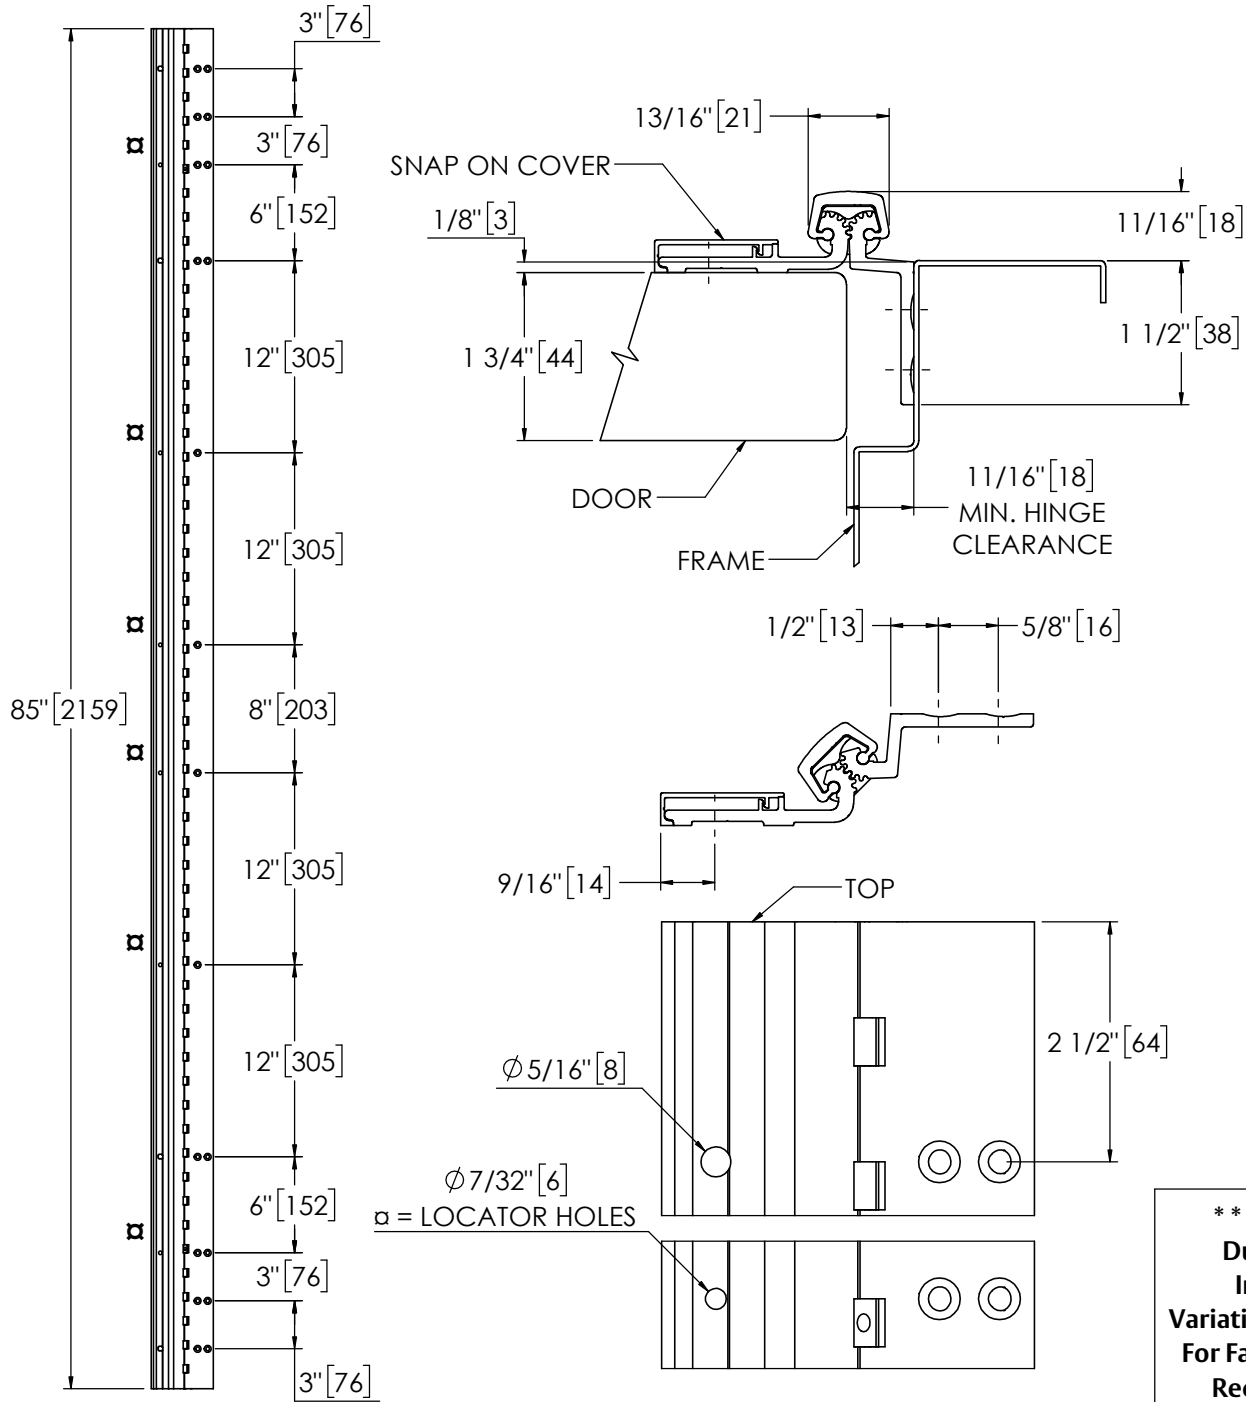

Architectural Door Accessories

ASSA ABLOY

Pemko 85" HALF SURFACE SAFETY - 1100 SERIES

The global leader in
door opening solutions

**** CAUTION ****
Due to Frame
Installation
Variations, Pre-drilling
For Fasteners IS NOT
Recommended