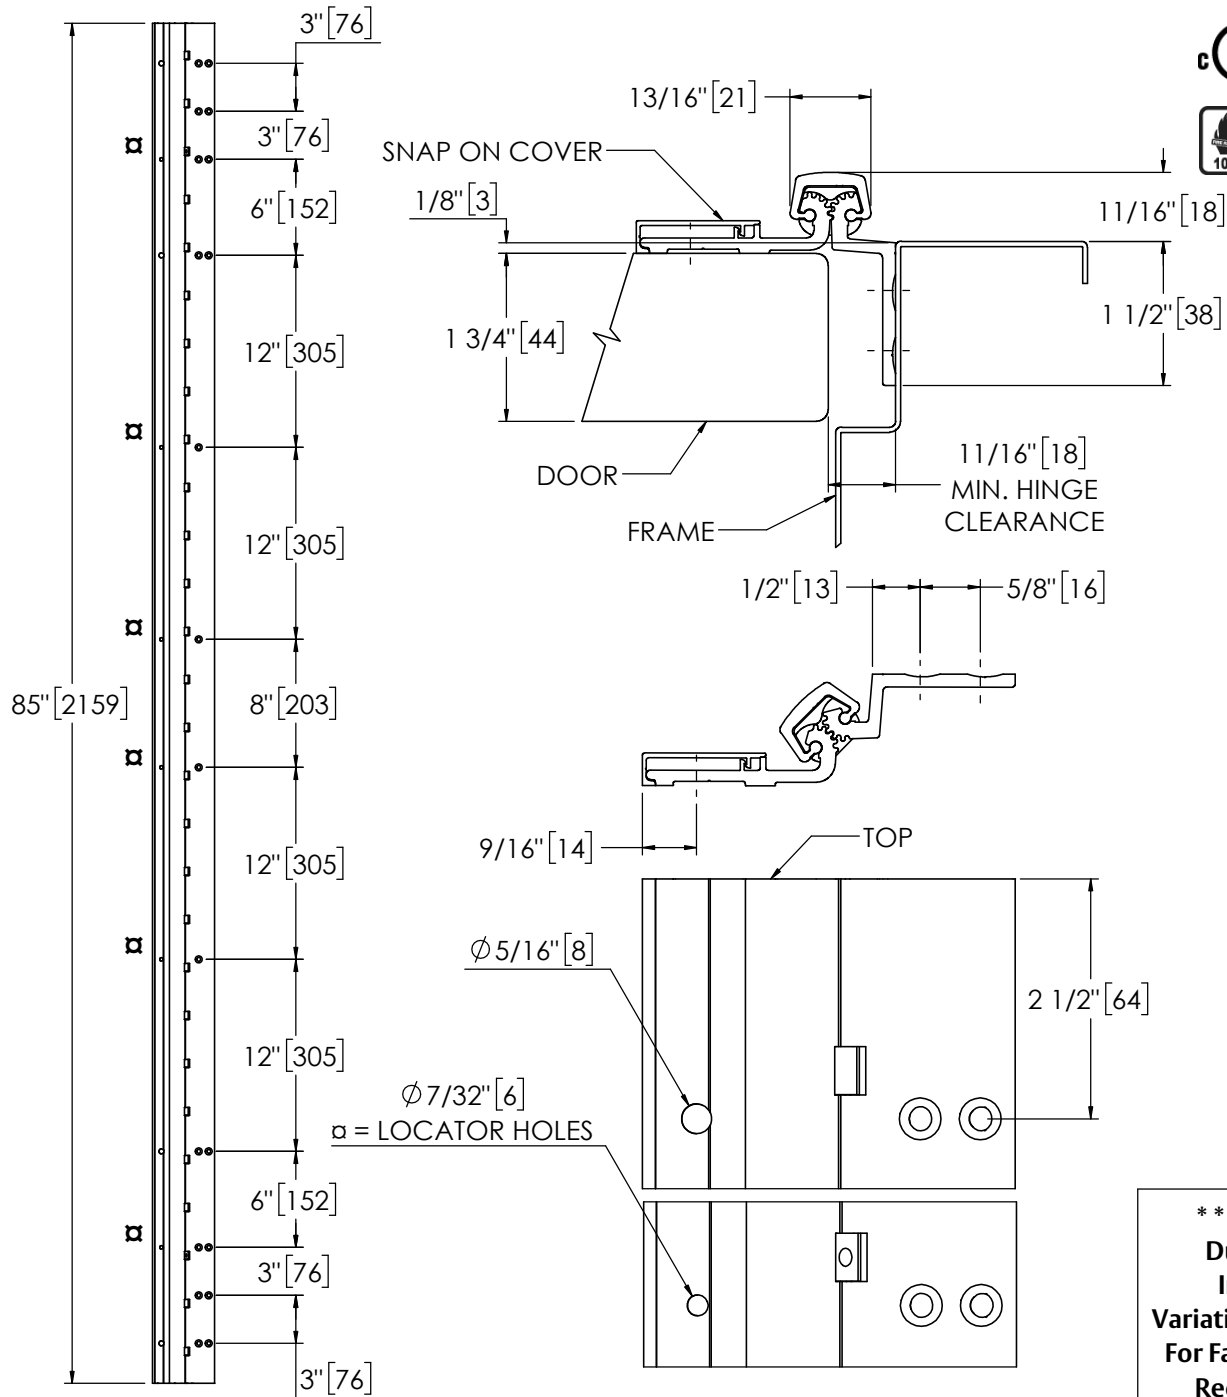

Architectural Door Accessories

ASSA ABLOY

Pemko 85" HALF SURFACE SAFETY HD

The global leader in
door opening solutions

**** CAUTION ****
Due to Frame
Installation
Variations, Pre-drilling
For Fasteners IS NOT
Recommended