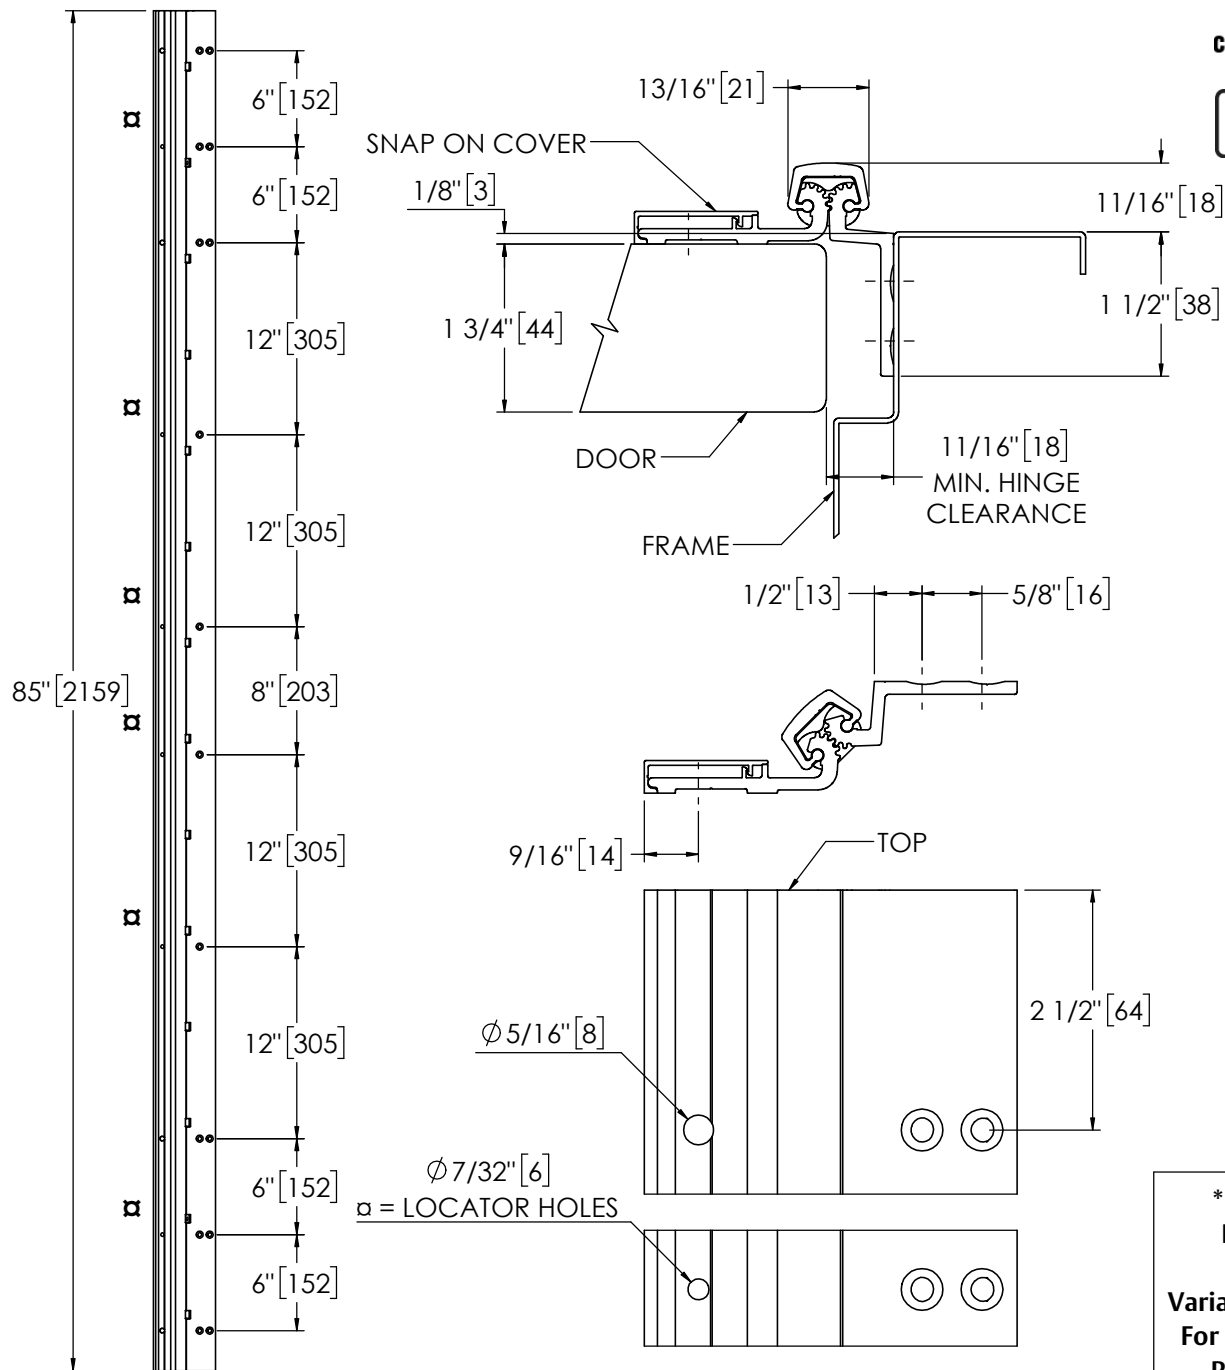

Architectural Door Accessories

ASSA ABLOY

Pemko 85" HALF SURFACE SAFETY

The global leader in
door opening solutions

**** CAUTION ****
Due to Frame
Installation
Variations, Pre-drilling
For Fasteners IS NOT
Recommended