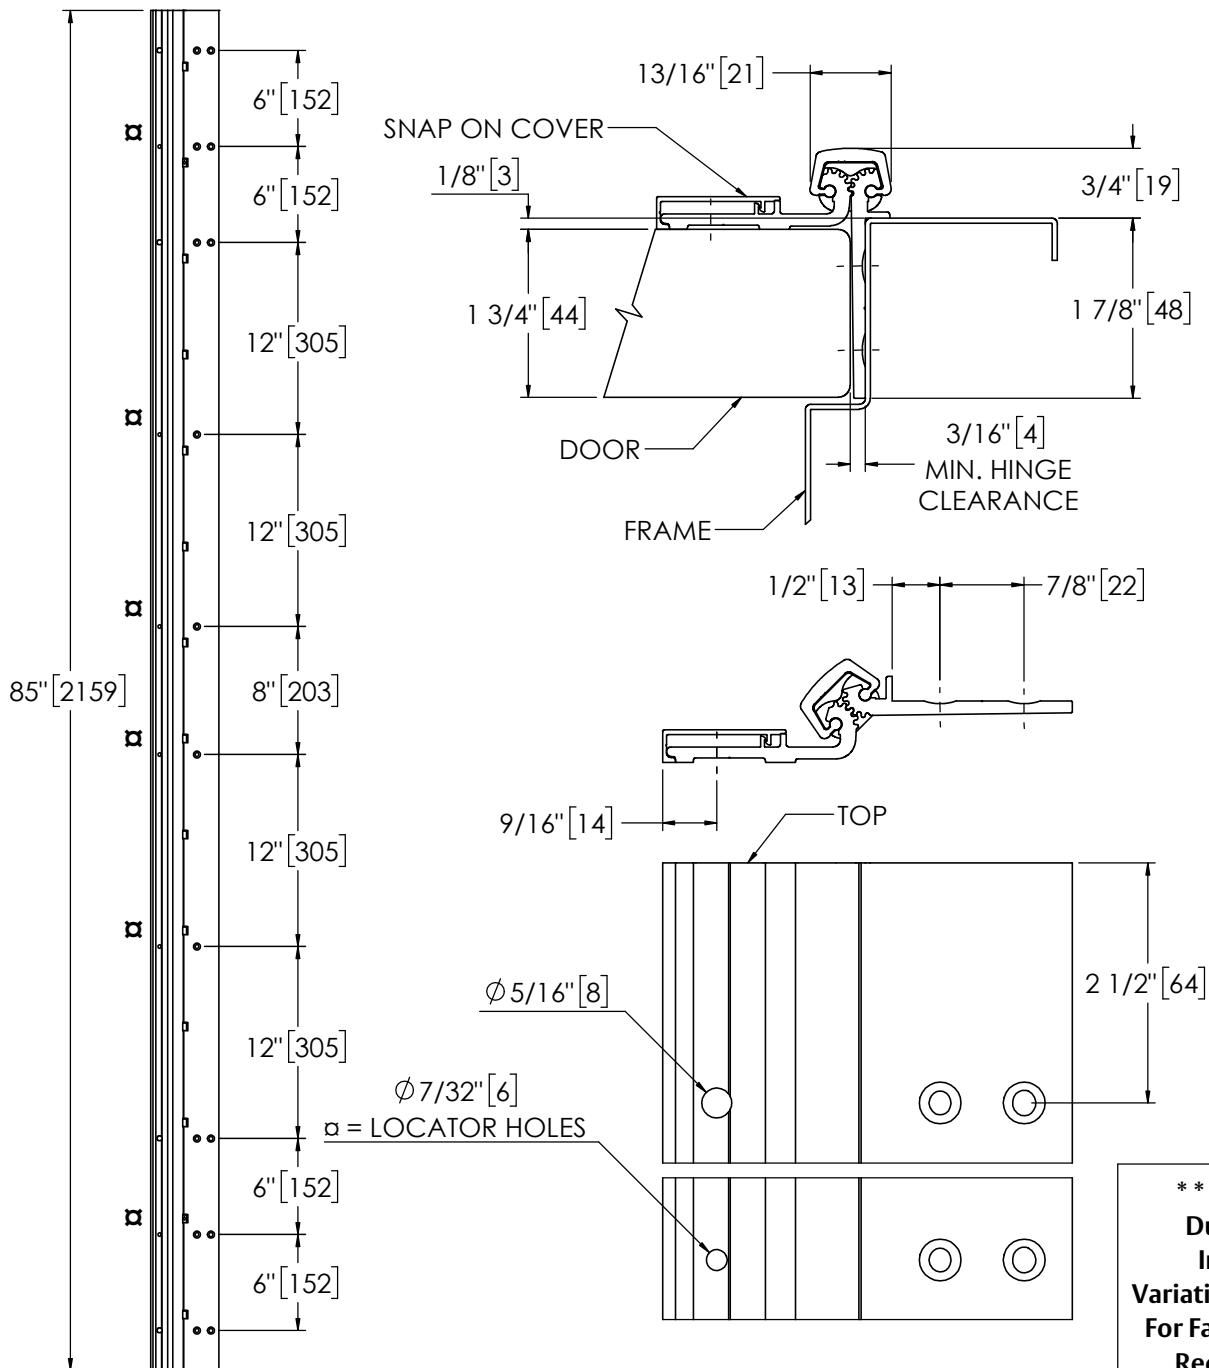

Architectural Door Accessories

ASSA ABLOY

Pemko 85" HALF SURFACE

The global leader in
door opening solutions

USA:
Ventura, CA 93003
Phone: 800.283.9988

Memphis, TN 38141
Phone: 800.824.3018

Canada:
Vancouver, BC V2T6W3
Phone: 877.535.7888