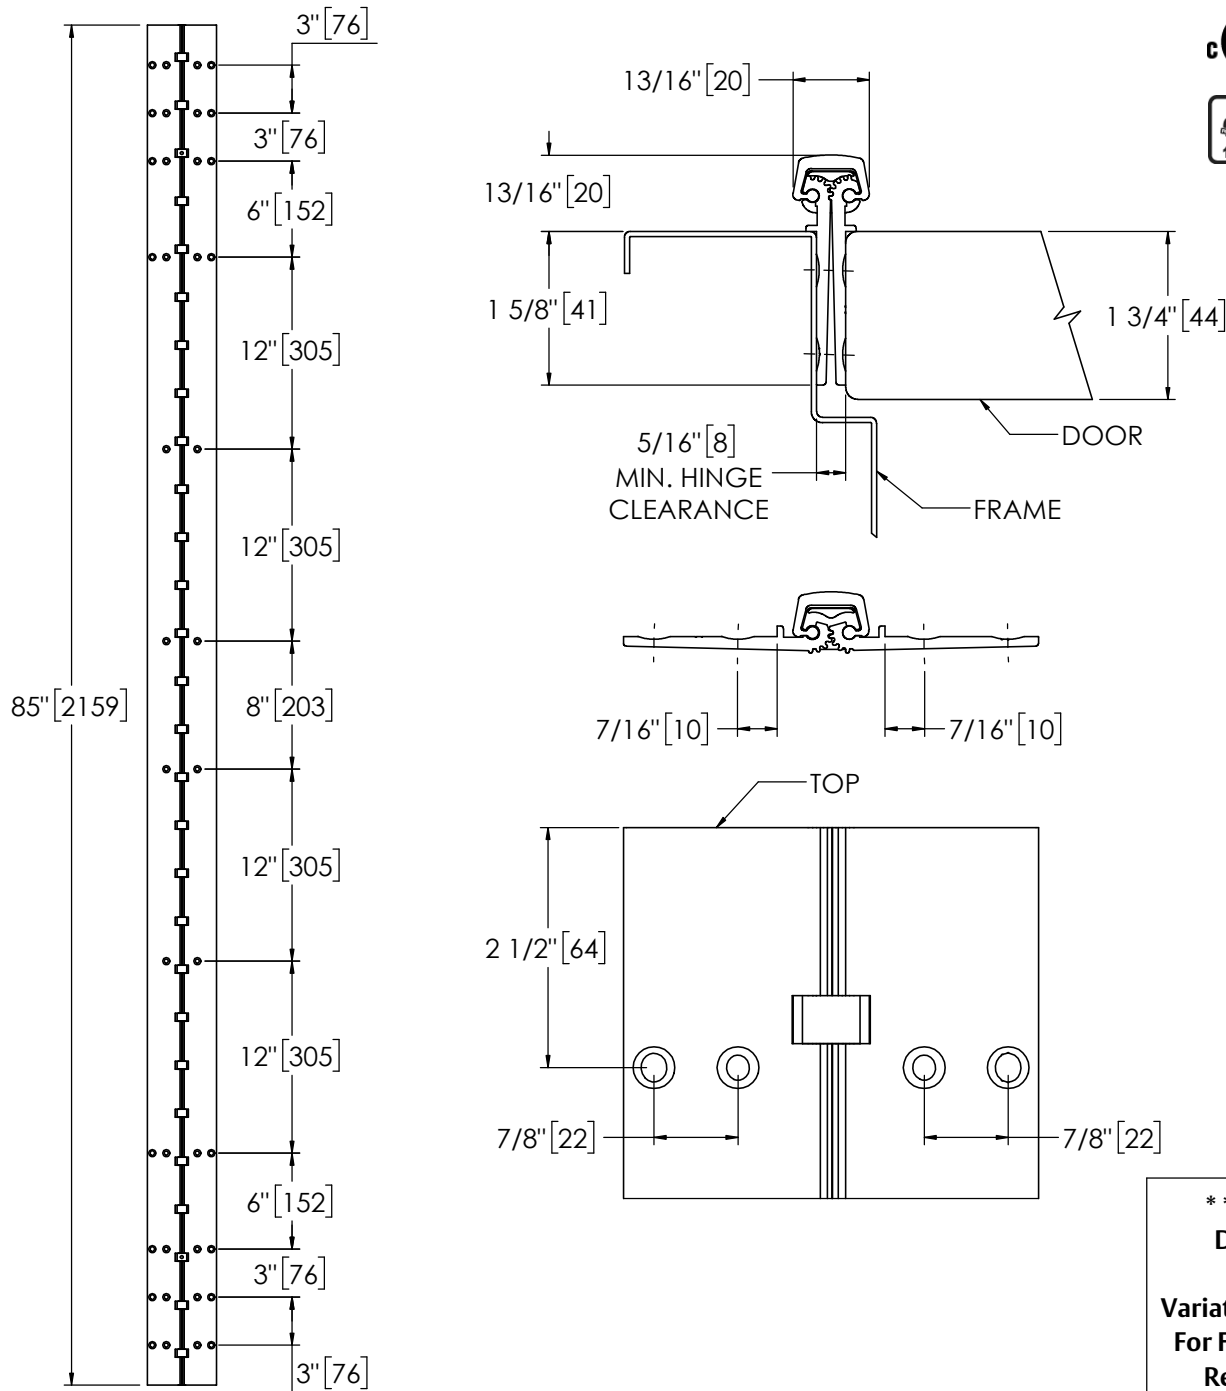

Architectural Door Accessories

ASSA ABLOY

Pemko 85" KAWNEER FULL MORTISE HD

The global leader in
door opening solutions

**** CAUTION ****
Due to Frame
Installation
Variations, Pre-drilling
For Fasteners IS NOT
Recommended