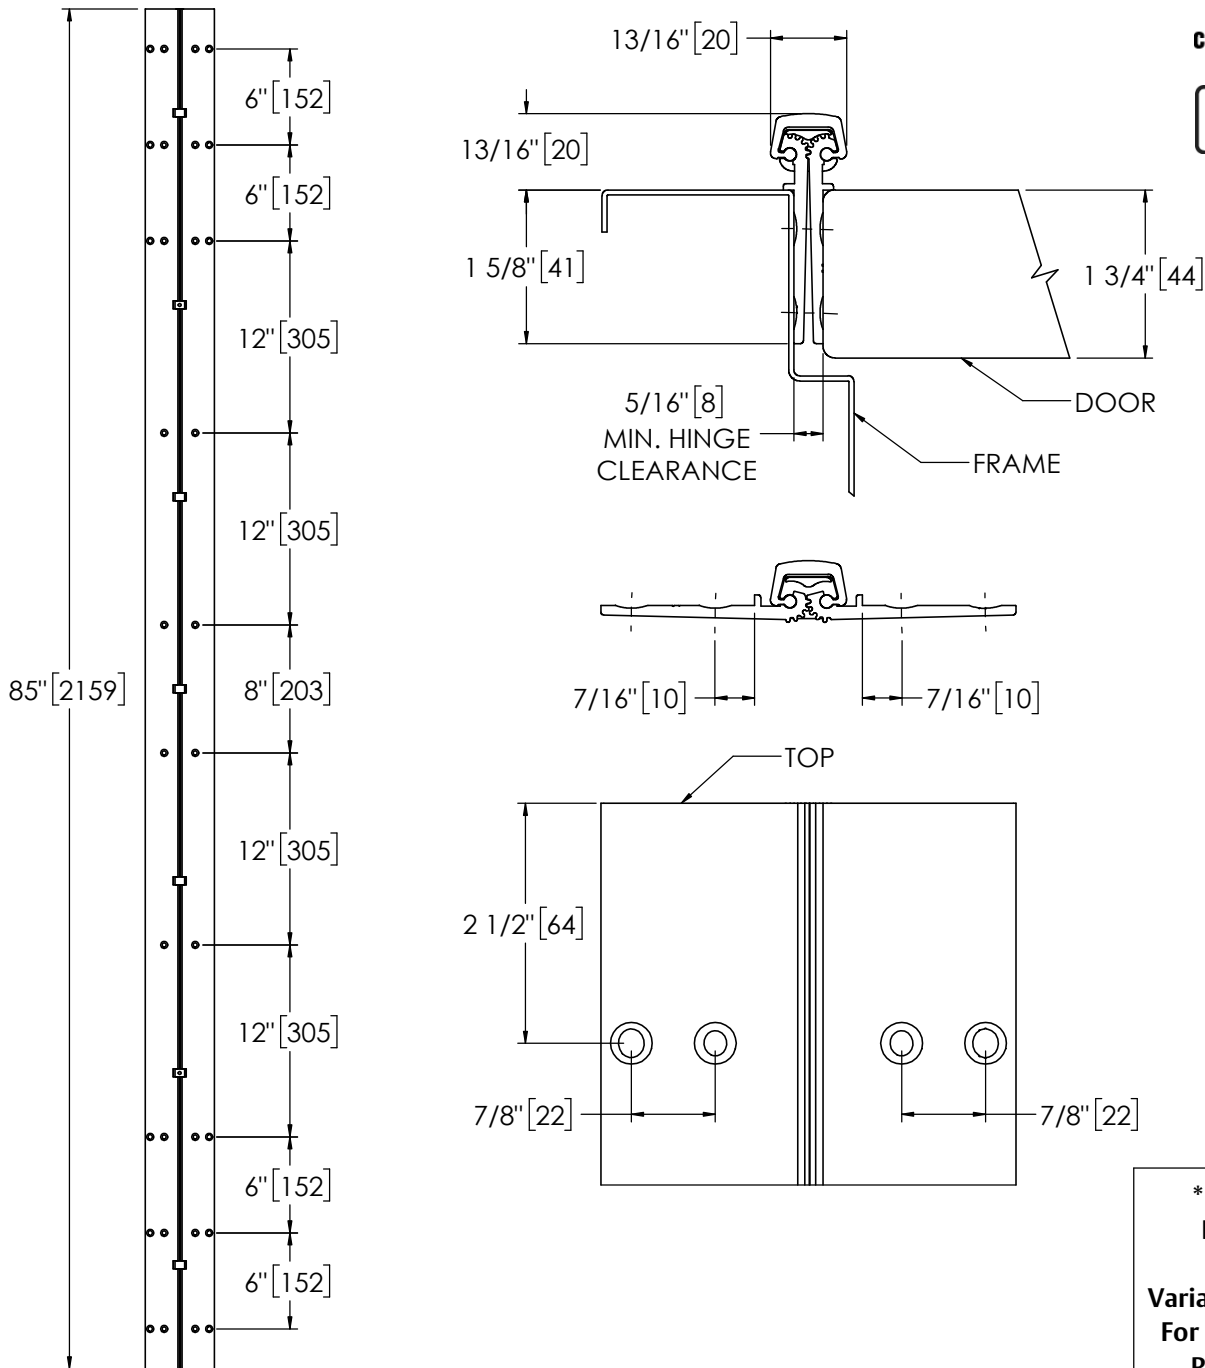

Architectural Door Accessories

ASSA ABLOY

Pemko 85" KAWNEER FULL MORTISE RESIDENTIAL

The global leader in
door opening solutions

**** CAUTION ****
Due to Frame
Installation
Variations, Pre-drilling
For Fasteners IS NOT
Recommended