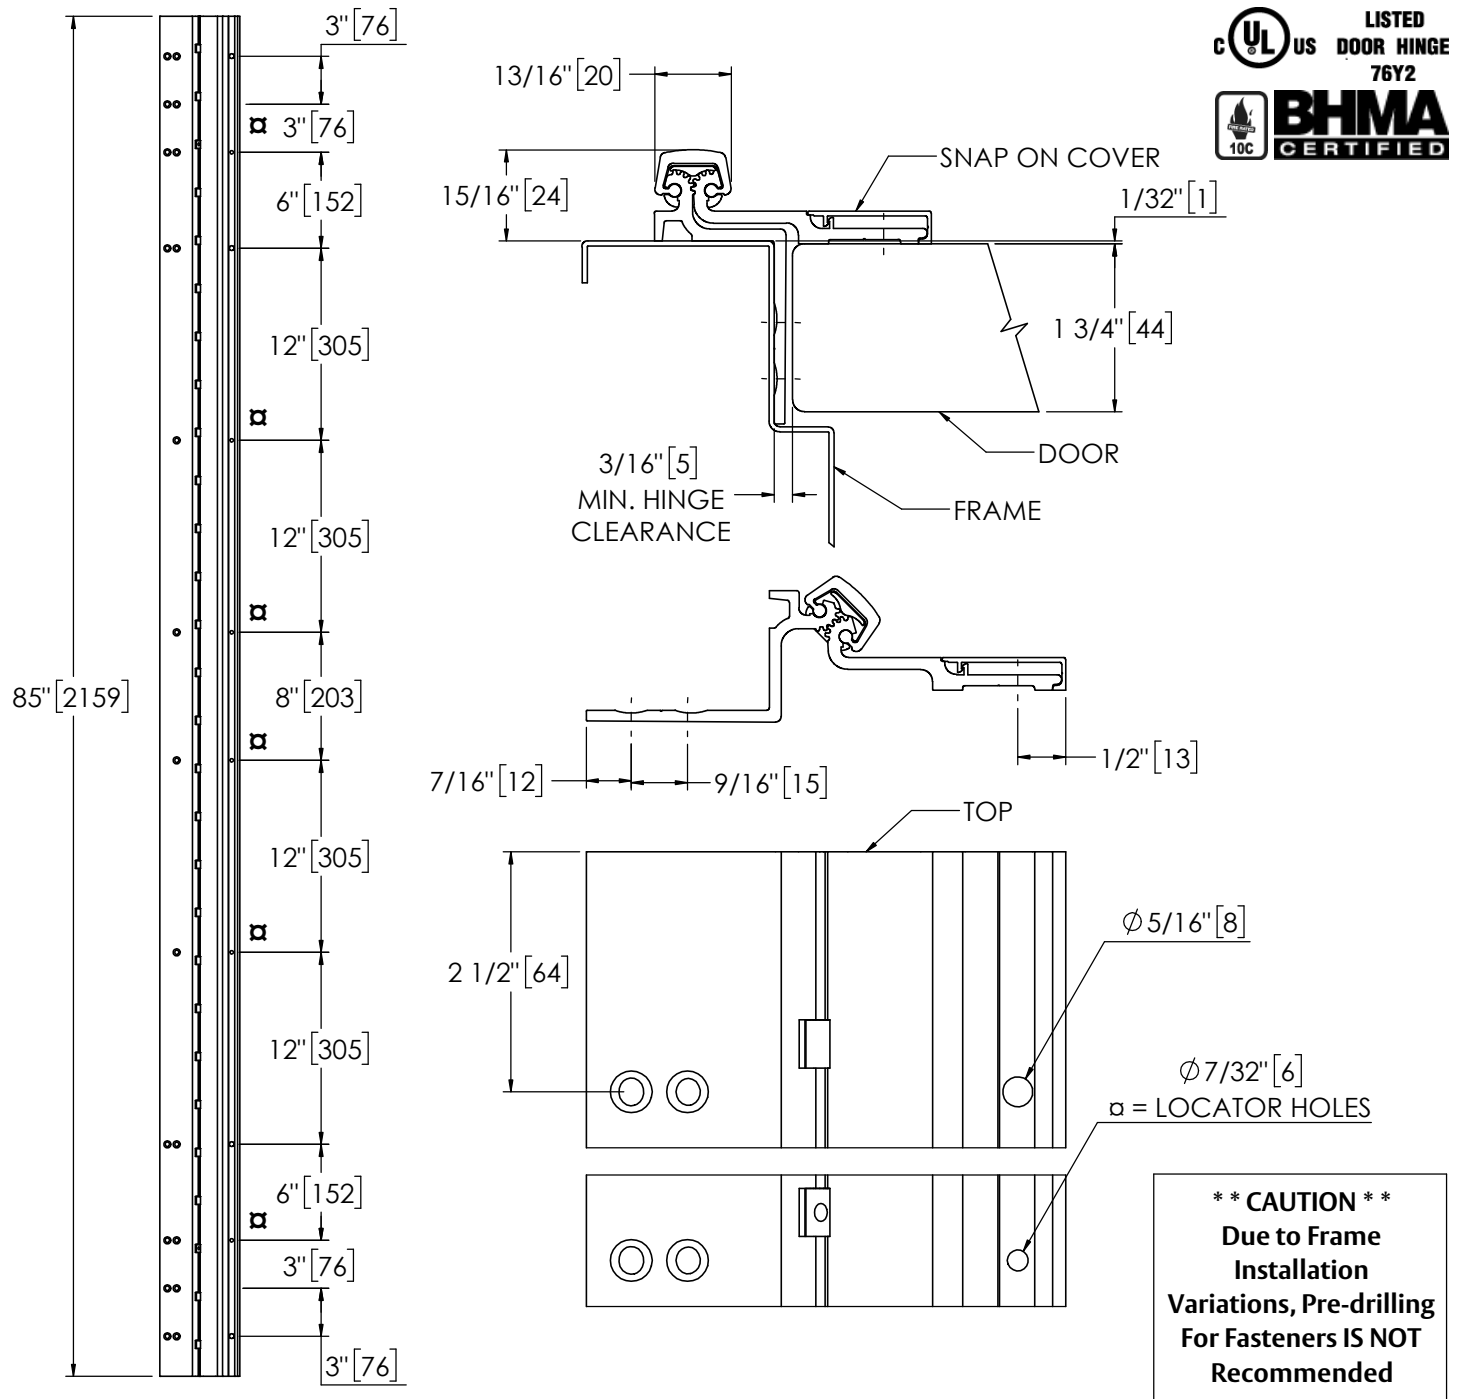

Architectural Door Accessories

ASSA ABLOY

Pemko 85" OFFSET HALF SURFACE HD

The global leader in
door opening solutions

USA:
Ventura, CA 93003
Phone: 800.283.9988

Memphis, TN 38141
Phone: 800.824.3018

Canada:
Vancouver, BC V2T6W3
Phone: 877.535.7888