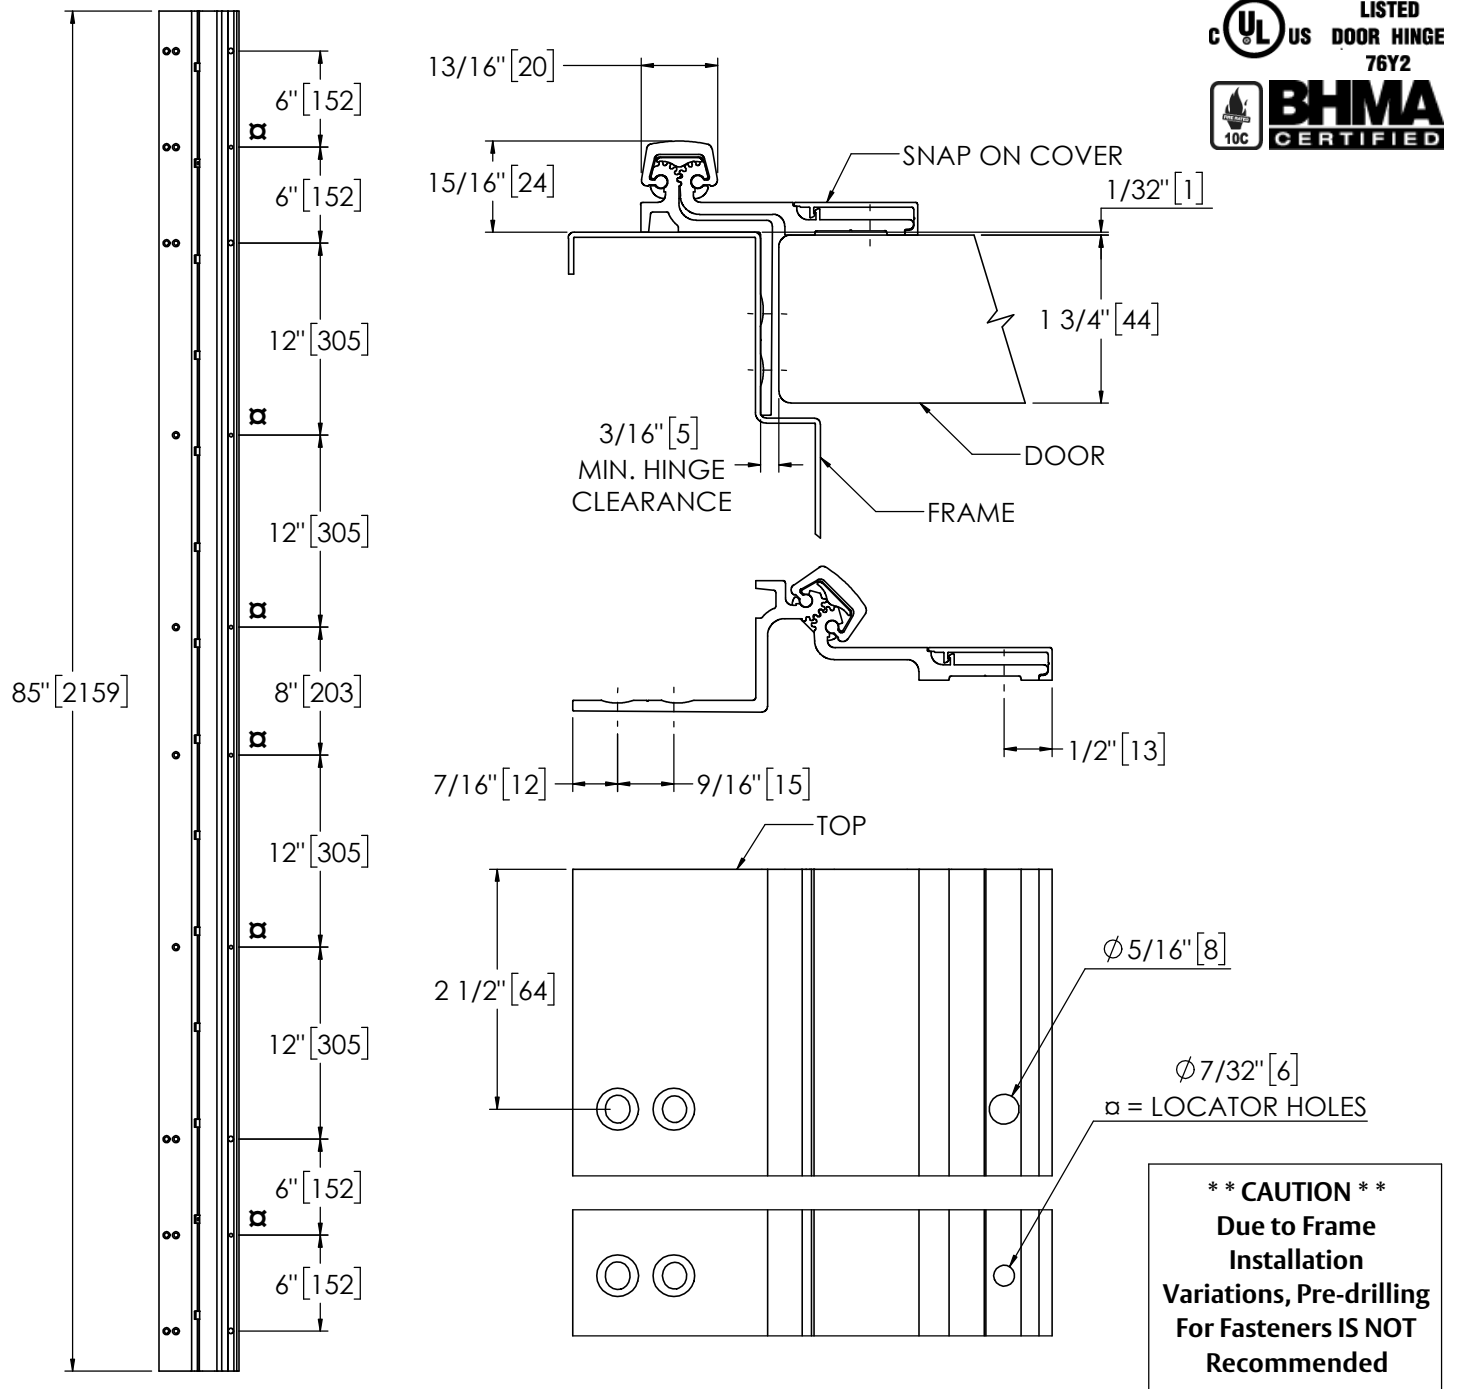

## Pemko 85" OFFSET HALF SURFACE

The global leader in  
door opening solutions

USA:  
 Ventura, CA 93003  
 Phone: 800.283.9988

Memphis, TN 38141  
 Phone: 800.824.3018

Canada:  
 Vancouver, BC V2T6W3  
 Phone: 877.535.7888