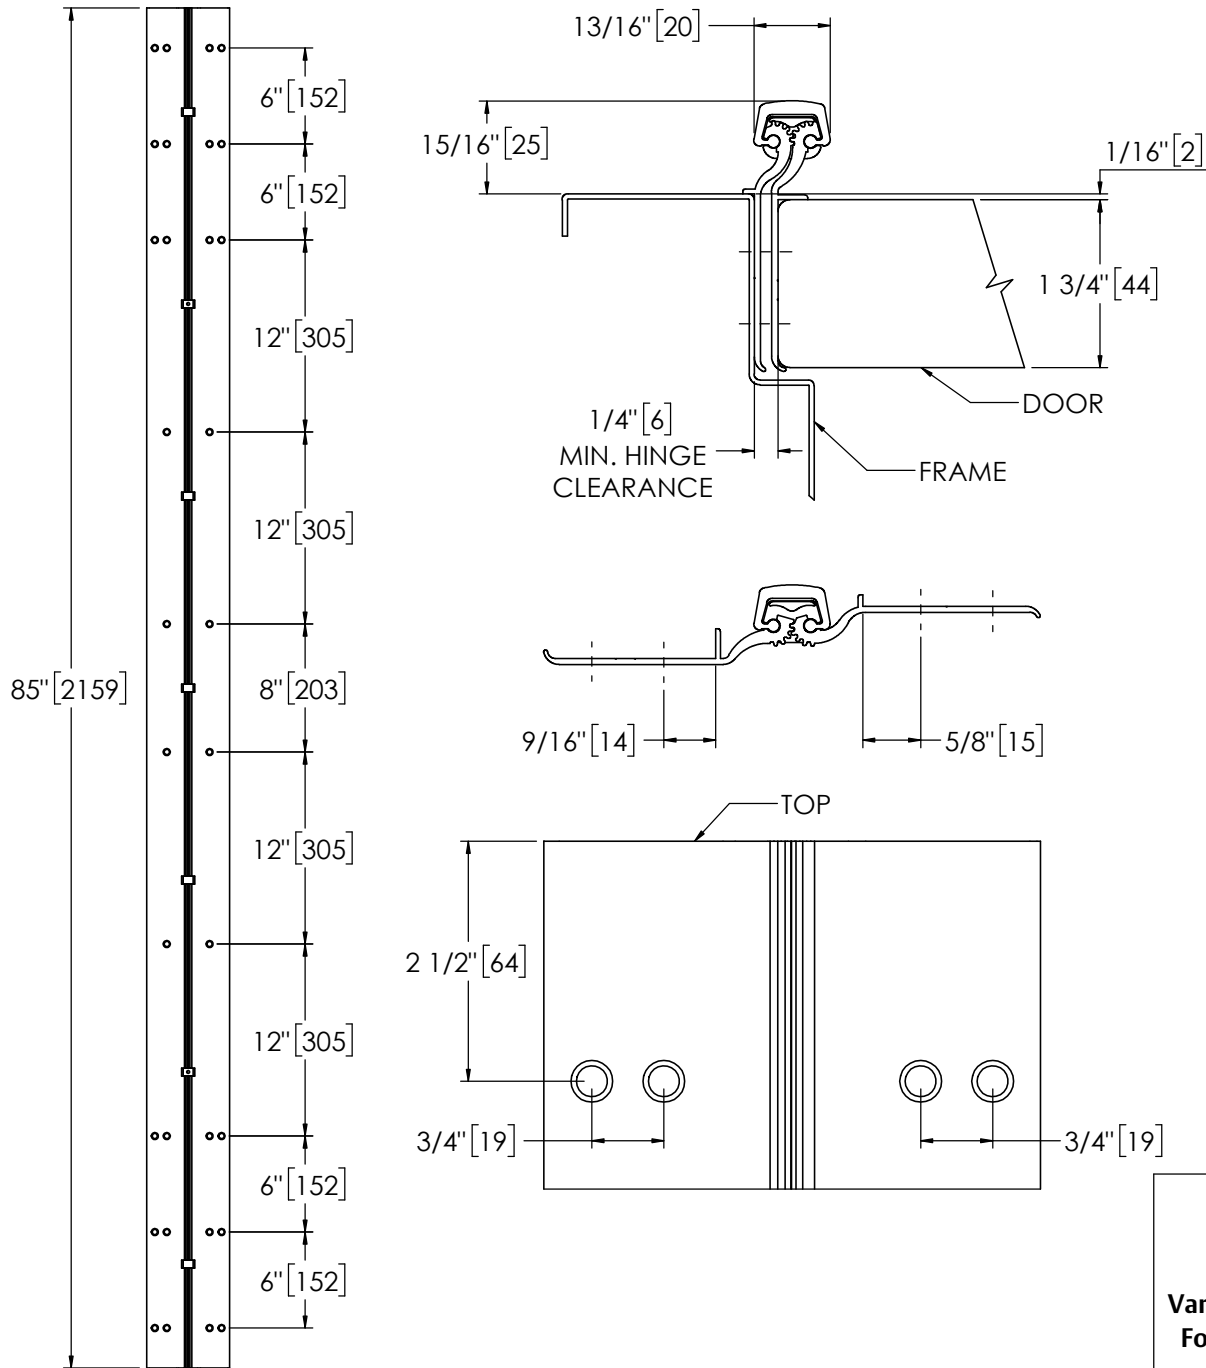

Architectural Door Accessories

ASSA ABLOY

Pemko 85" RESIDENTIAL 1-3/4" DOOR RESIDENTIAL

The global leader in
door opening solutions

**** CAUTION ****
Due to Frame
Installation
Variations, Pre-drilling
For Fasteners IS NOT
Recommended