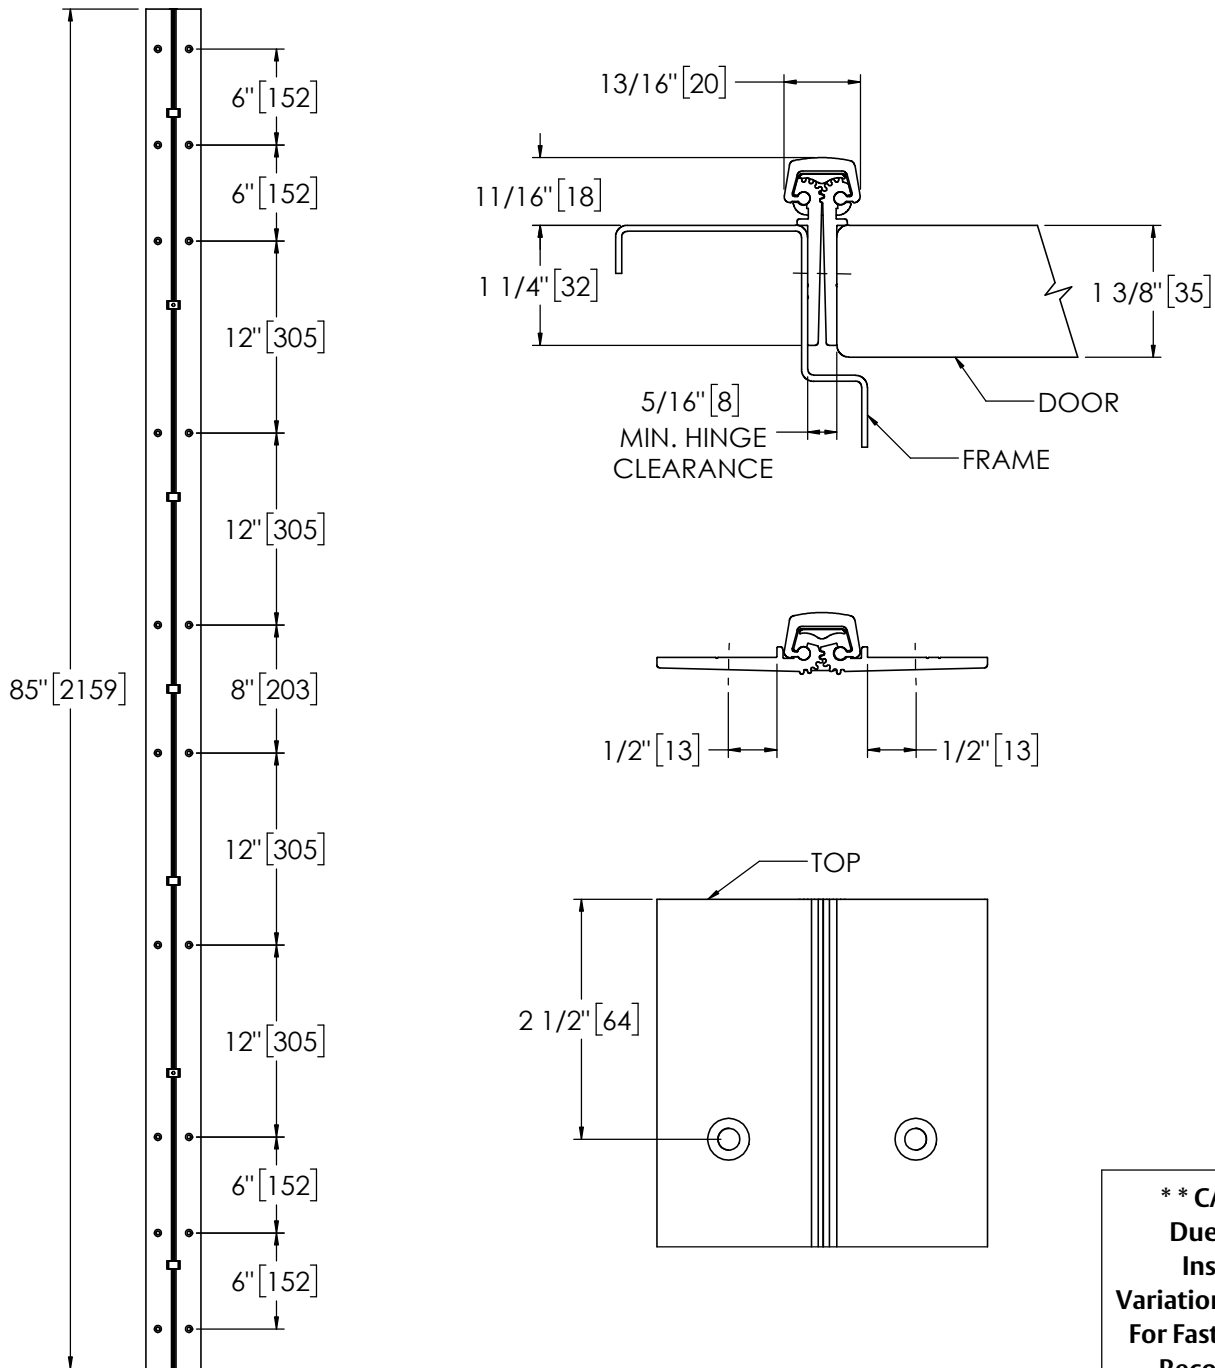

Architectural Door Accessories

ASSA ABLOY

Pemko 85" RESIDENTIAL 1-3/8" DOOR RESIDENTIAL

The global leader in
door opening solutions

**** CAUTION ****
Due to Frame
Installation
Variations, Pre-drilling
For Fasteners IS NOT
Recommended