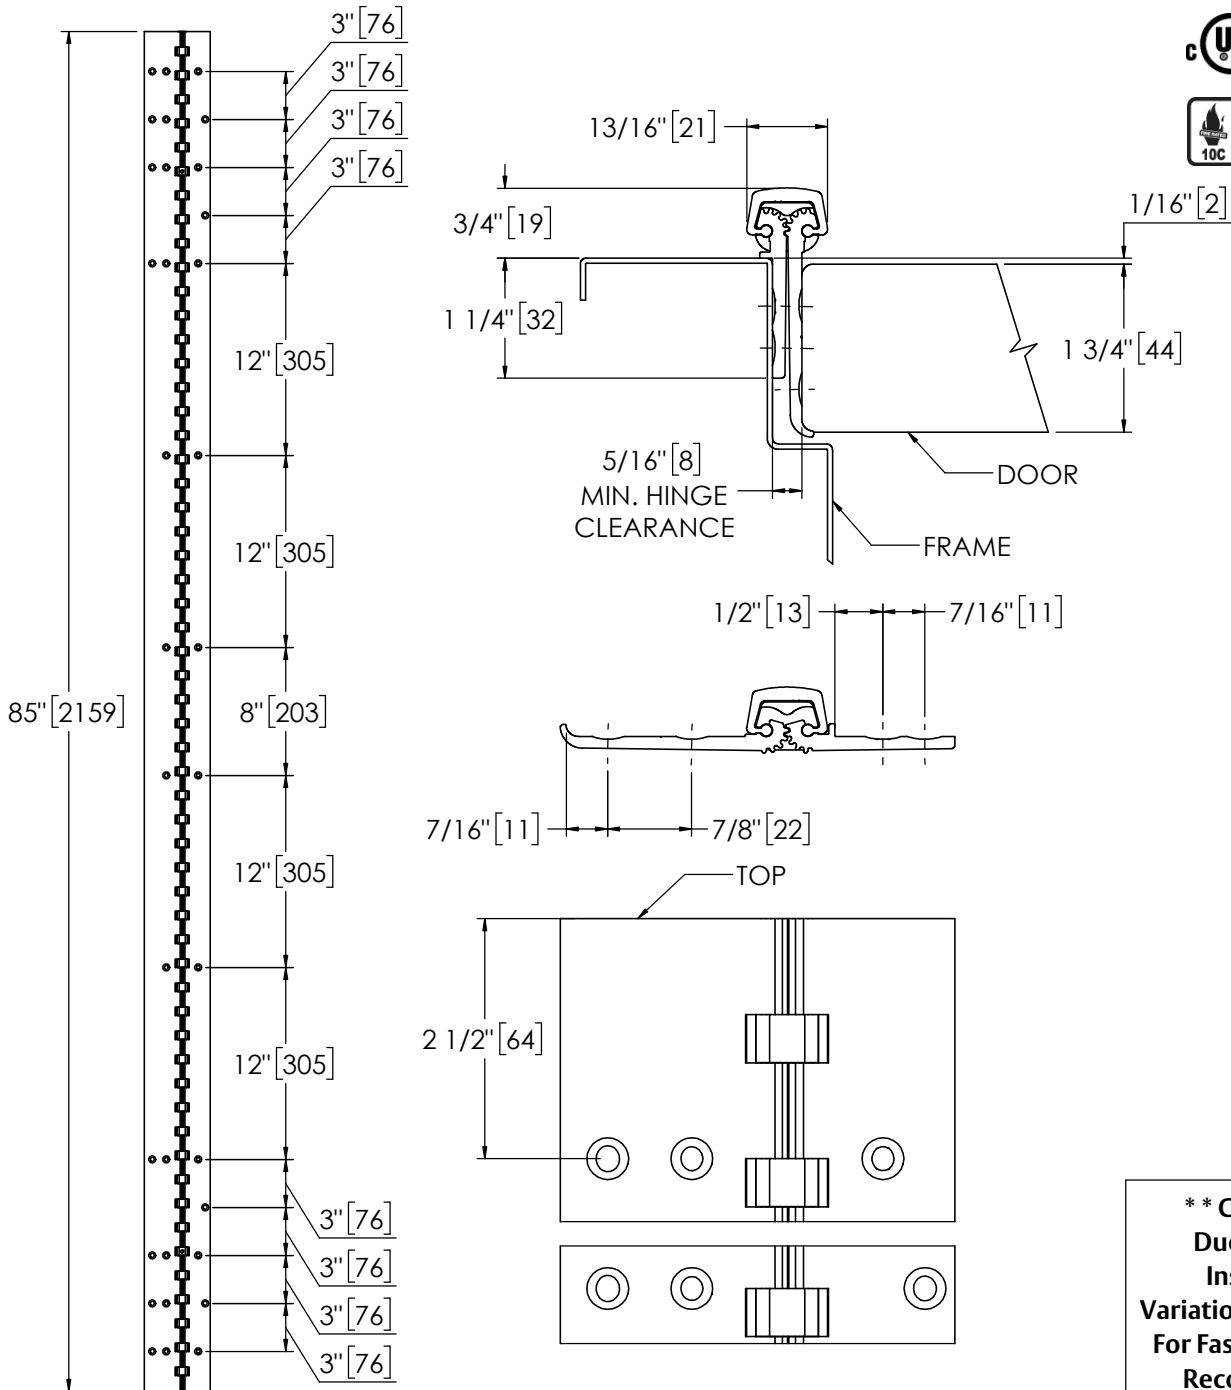

## Pemko 85" SPECIAL FULL MORTISE - 1100 SERIES

The global leader in  
door opening solutions

**\*\* CAUTION \*\***  
Due to Frame  
Installation  
Variations, Pre-drilling  
For Fasteners IS NOT  
Recommended