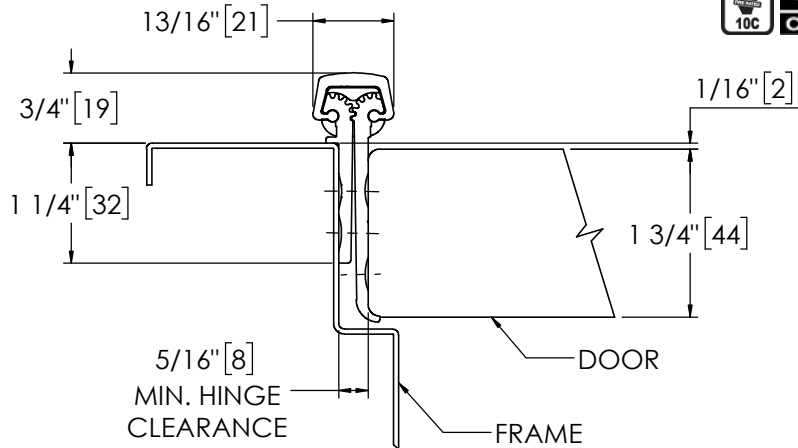

Architectural Door Accessories

ASSA ABLOY

Pemko 85" SPECIAL FULL MORTISE HD

The global leader in
door opening solutions

**** CAUTION ****
Due to Frame
Installation
Variations, Pre-drilling
For Fasteners IS NOT
Recommended