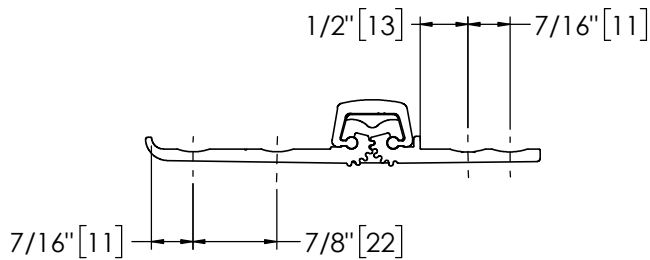

Architectural Door Accessories

ASSA ABLOY

Pemko 85" SPECIAL FULL MORTISE HD

The global leader in
door opening solutions

**** CAUTION ****
Due to Frame
Installation
Variations, Pre-drilling
For Fasteners IS NOT
Recommended