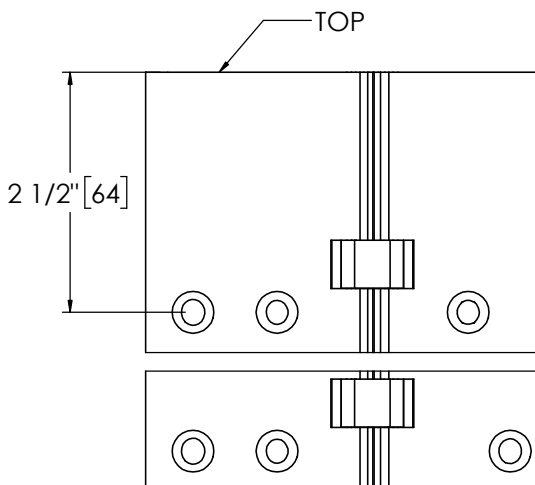

Architectural Door Accessories

ASSA ABLOY

Pemko 85" SPECIAL FULL MORTISE HD

The global leader in
door opening solutions

**** CAUTION ****
Due to Frame
Installation
Variations, Pre-drilling
For Fasteners IS NOT
Recommended