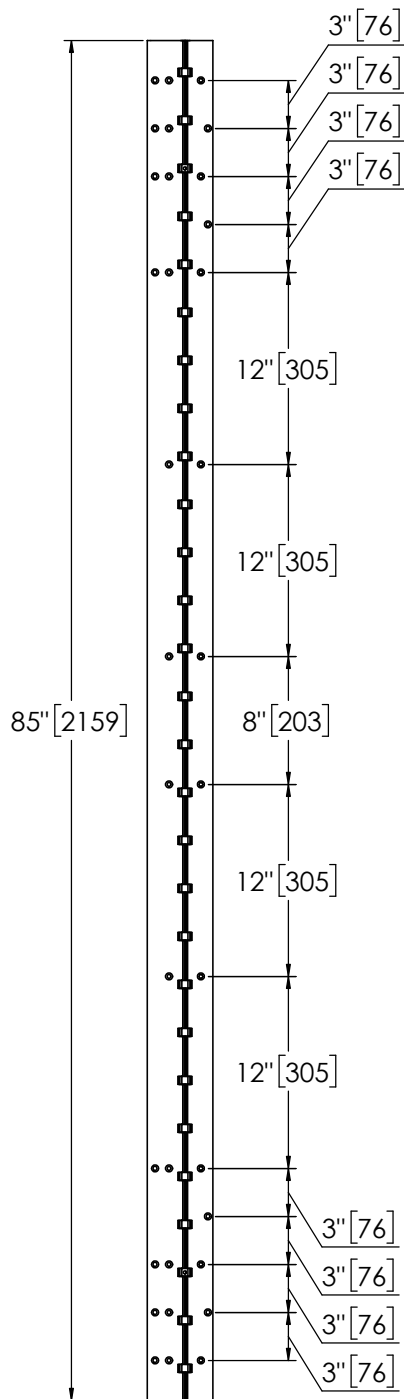

Architectural Door Accessories

ASSA ABLOY

Pemko 85" SPECIAL FULL MORTISE HD

The global leader in
door opening solutions

**** CAUTION ****
Due to Frame
Installation
Variations, Pre-drilling
For Fasteners IS NOT
Recommended

USA:
Ventura, CA 93003
Phone: 800.283.9988

Memphis, TN 38141
Phone: 800.824.3018

Canada:
Vancouver, BC V2T6W3
Phone: 877.535.7888

Toronto, ON L4K4T9
Phone: 877.535.7888
T - 438 - SPFM85HD
REV 1 - 03/18