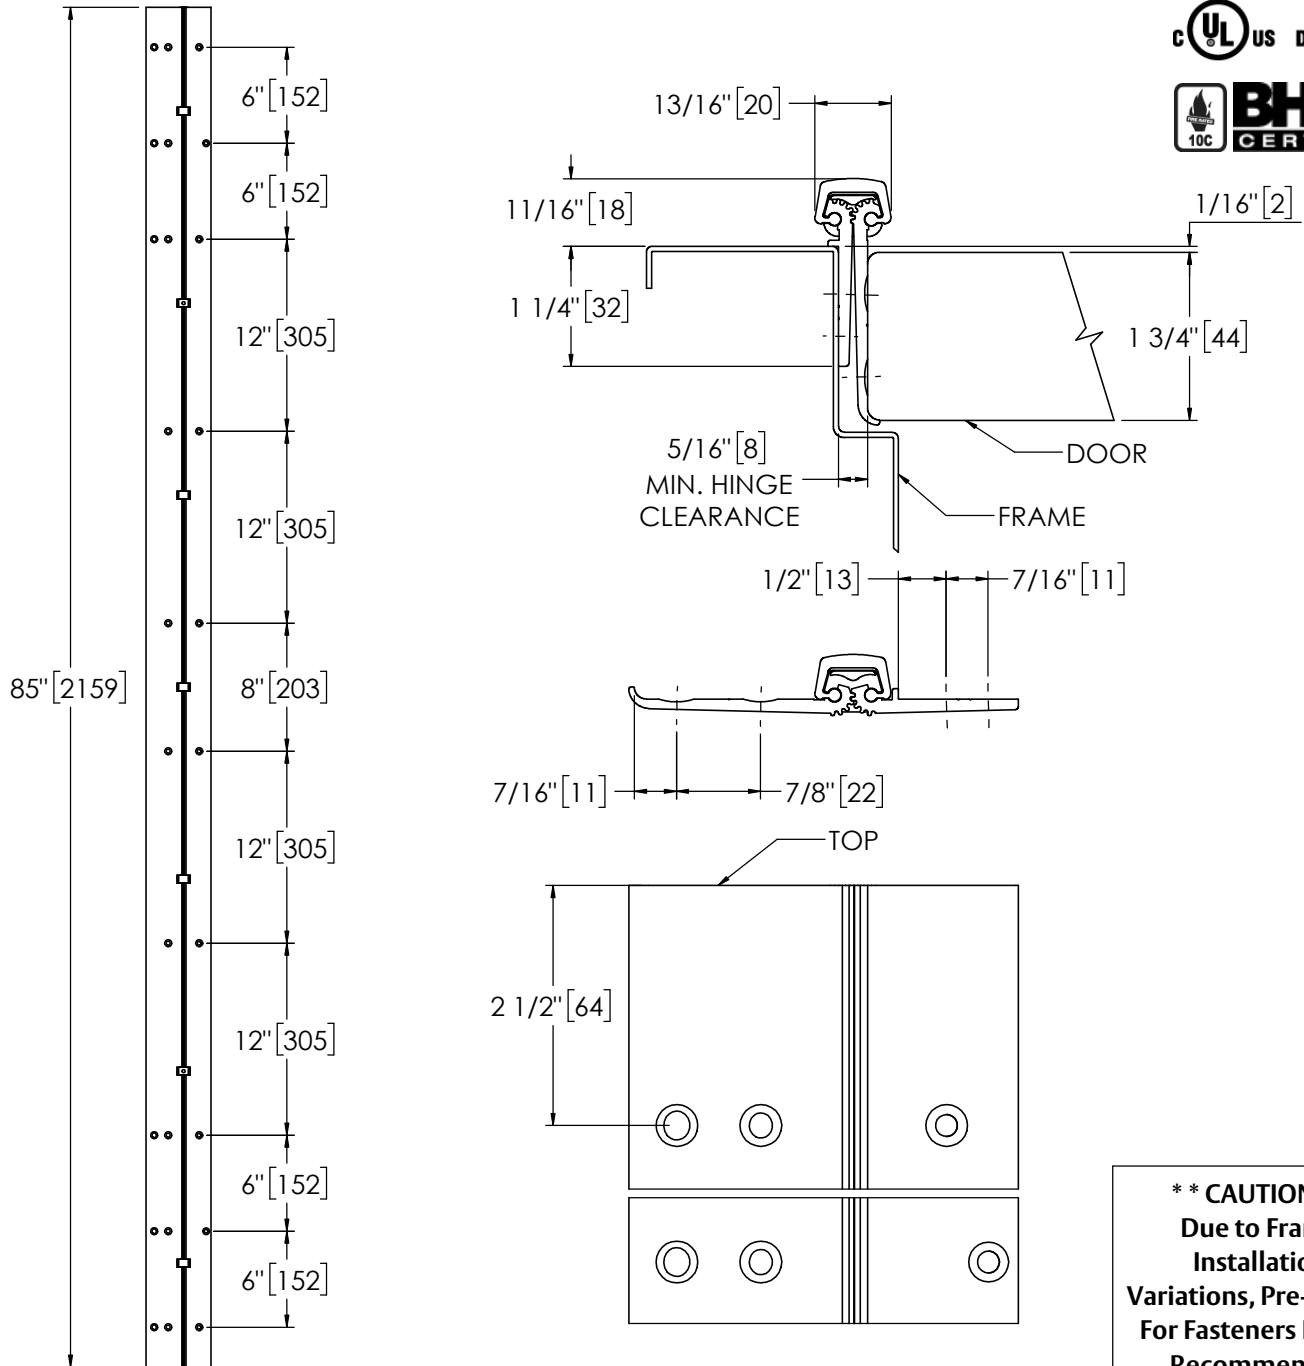

Architectural Door Accessories

ASSA ABLOY

Pemko 85" SPECIAL FULL MORTISE RESIDENTIAL

The global leader in
door opening solutions

**** CAUTION ****
Due to Frame
Installation
Variations, Pre-drilling
For Fasteners IS NOT
Recommended