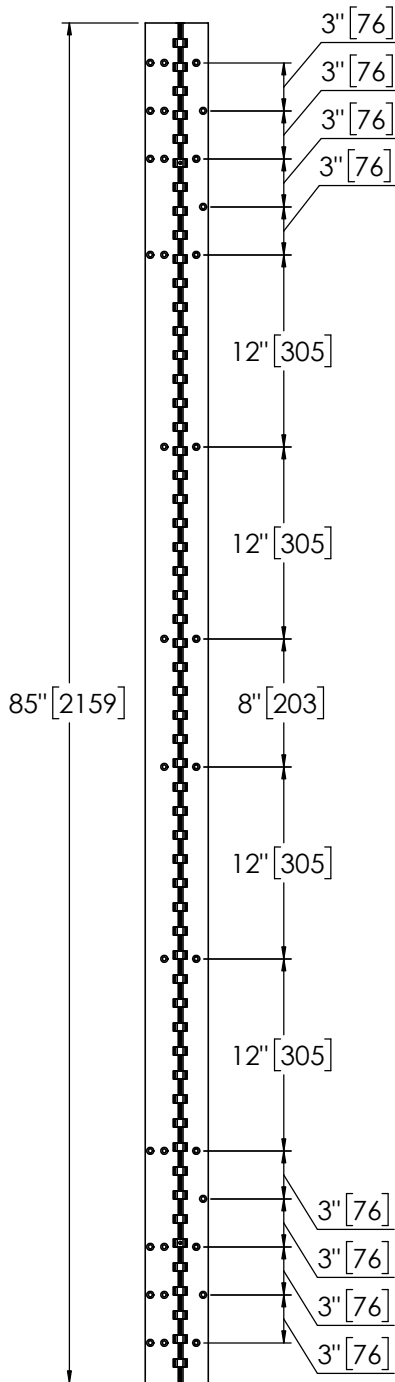

Architectural Door Accessories

ASSA ABLOY

Pemko 85" SPECIAL FULL MORTISE SHORT LEAF FLUSH - 1100 SERIES

The global leader in
door opening solutions

**** CAUTION ****
Due to Frame
Installation
Variations, Pre-drilling
For Fasteners IS NOT
Recommended

USA:
Ventura, CA 93003
Phone: 800.283.9988

Memphis, TN 38141
Phone: 800.824.3018

Canada:
Vancouver, BC V2T6W3
Phone: 877.535.7888

Toronto, ON L4K4T9
Phone: 877.535.7888