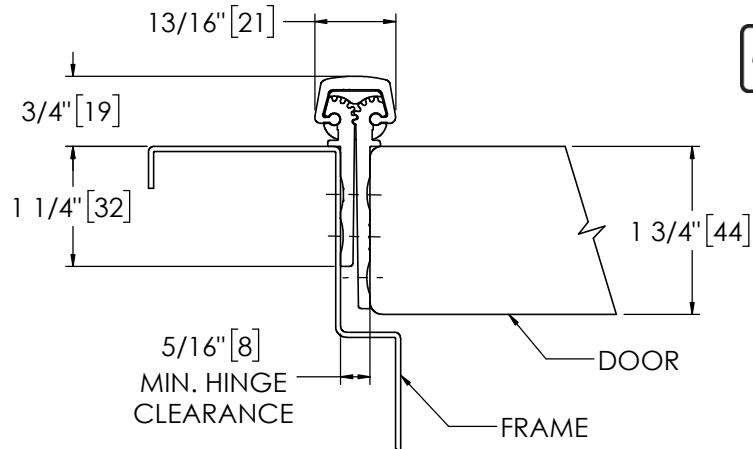

Architectural Door Accessories

ASSA ABLOY

Pemko 85" SPECIAL FULL MORTISE SHORT LEAF FLUSH - 1100 SERIES

The global leader in
door opening solutions

**** CAUTION ****
Due to Frame
Installation
Variations, Pre-drilling
For Fasteners IS NOT
Recommended