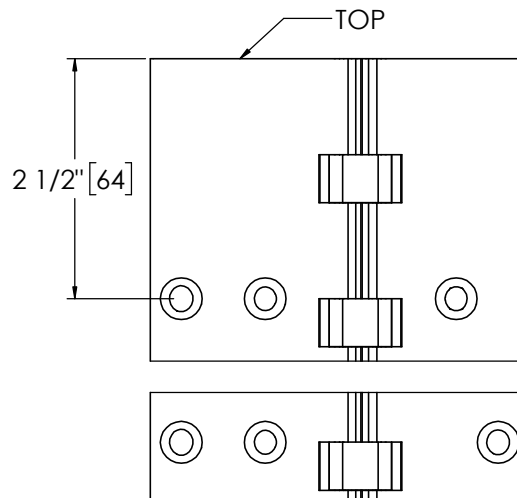

Architectural Door Accessories

ASSA ABLOY

Pemko 85" SPECIAL FULL MORTISE SHORT LEAF FLUSH - 1100 SERIES

The global leader in
door opening solutions

**** CAUTION ****
Due to Frame
Installation
Variations, Pre-drilling
For Fasteners IS NOT
Recommended