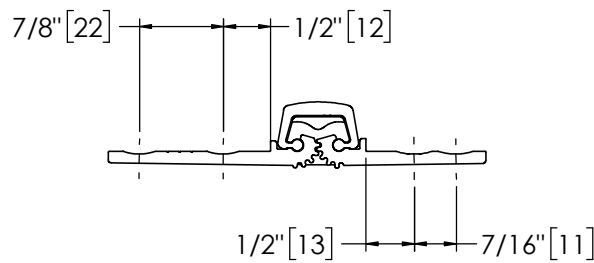

Architectural Door Accessories

ASSA ABLOY

Pemko 85" SPECIAL FULL MORTISE SHORT LEAF FLUSH - 1100 SERIES

The global leader in
door opening solutions

**** CAUTION ****
Due to Frame
Installation
Variations, Pre-drilling
For Fasteners IS NOT
Recommended