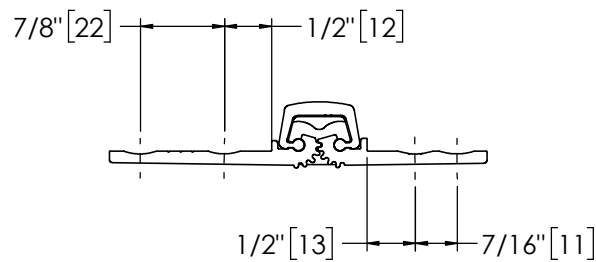

Architectural Door Accessories

ASSA ABLOY

Pemko 85" SPECIAL FULL MORTISE SHORT LEAF FLUSH HD

The global leader in
door opening solutions

**** CAUTION ****
Due to Frame
Installation
Variations, Pre-drilling
For Fasteners IS NOT
Recommended