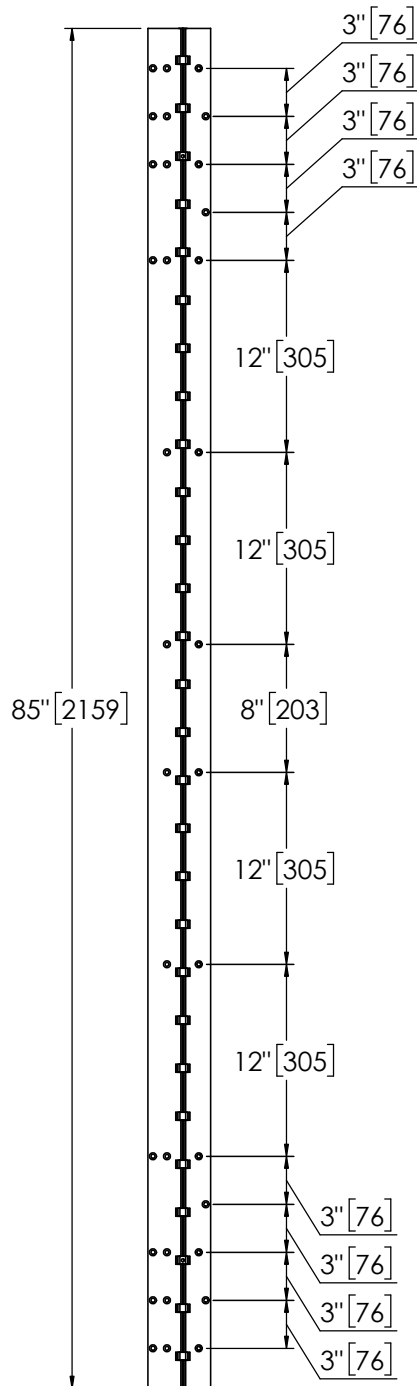

Architectural Door Accessories

ASSA ABLOY

Pemko 85" SPECIAL FULL MORTISE SHORT LEAF FLUSH HD

The global leader in
door opening solutions

**** CAUTION ****
Due to Frame
Installation
Variations, Pre-drilling
For Fasteners IS NOT
Recommended

USA:
Ventura, CA 93003
Phone: 800.283.9988

Memphis, TN 38141
Phone: 800.824.3018

Canada:
Vancouver, BC V2T6W3
Phone: 877.535.7888

Toronto, ON L4K4T9
Phone: 877.535.7888
T - 462 - SPFM_SLF85HD
REV 1 - 03/18