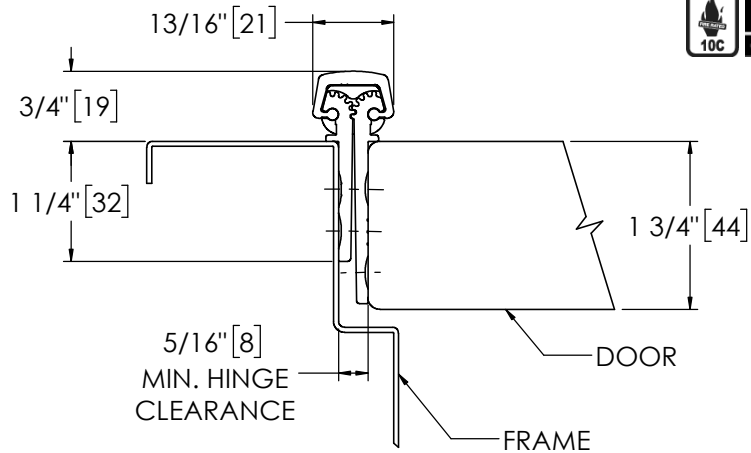

Architectural Door Accessories

ASSA ABLOY

Pemko 85" SPECIAL FULL MORTISE SHORT LEAF FLUSH HD

The global leader in
door opening solutions

**** CAUTION ****
Due to Frame
Installation
Variations, Pre-drilling
For Fasteners IS NOT
Recommended