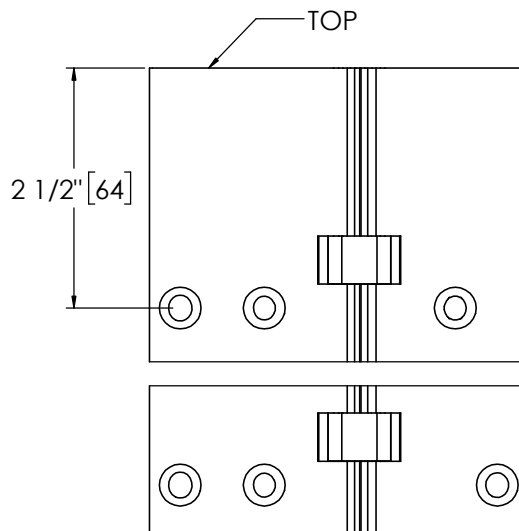

Architectural Door Accessories

ASSA ABLOY

Pemko 85" SPECIAL FULL MORTISE SHORT LEAF FLUSH HD

The global leader in
door opening solutions

**** CAUTION ****
Due to Frame
Installation
Variations, Pre-drilling
For Fasteners IS NOT
Recommended