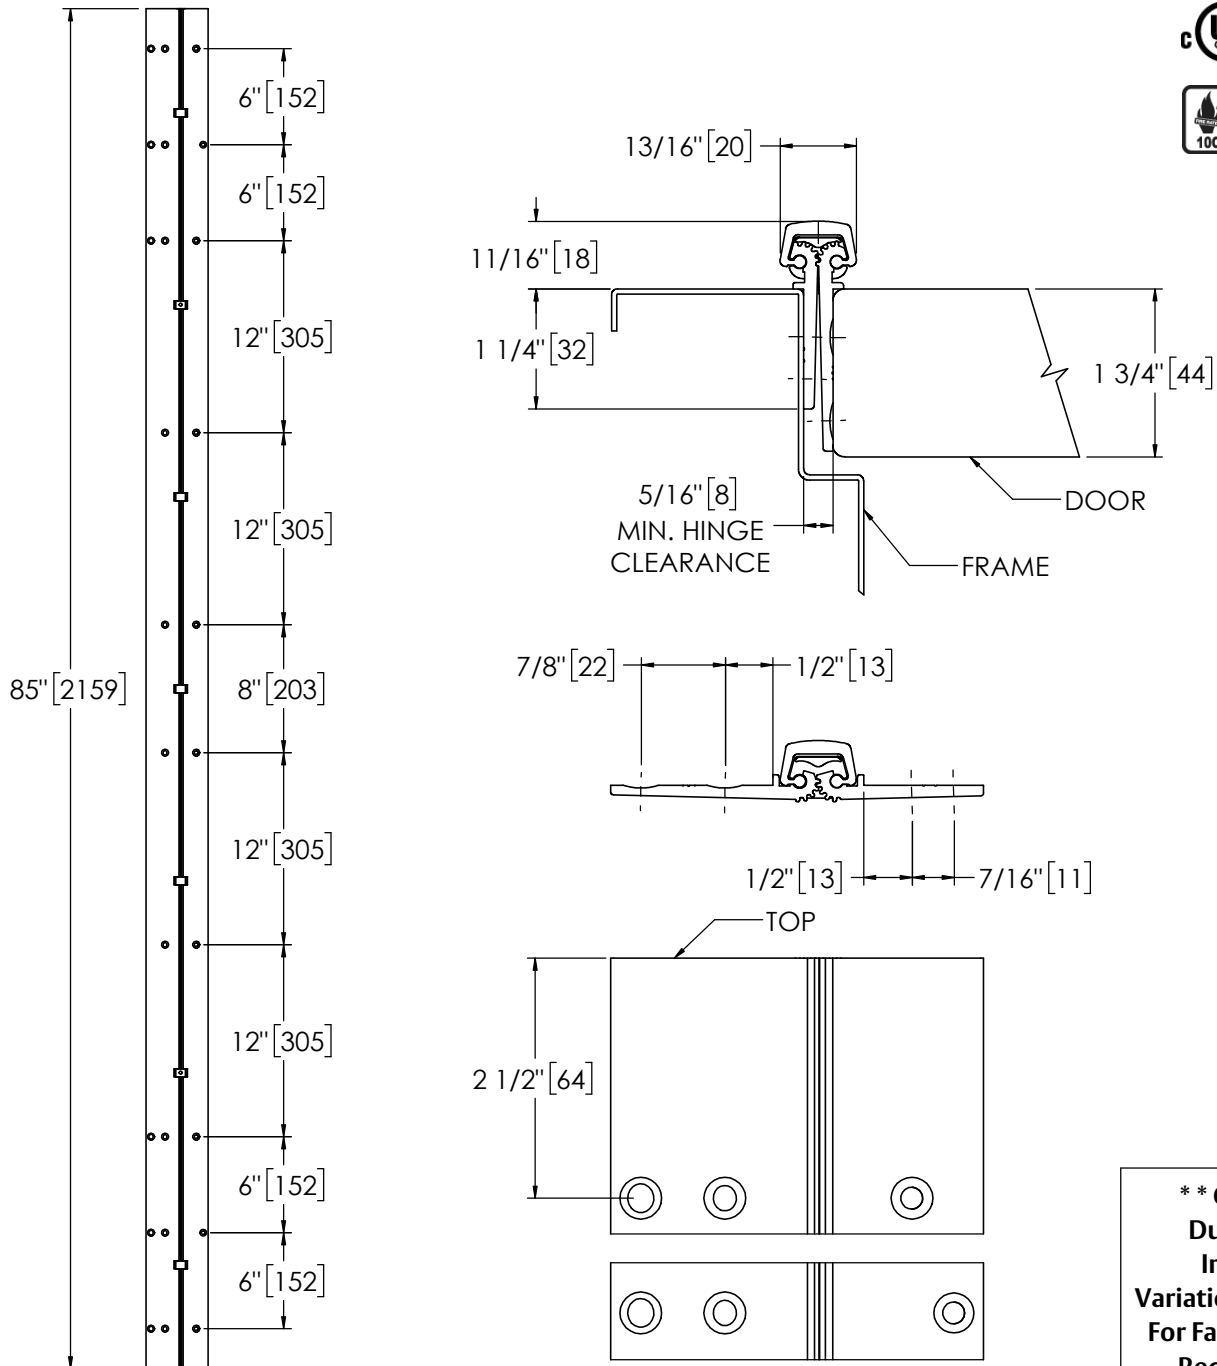

# ASSA ABLOY

Pemko 85" SPECIAL FULL MORTISE SHORT LEAF FLUSH RESIDENTIAL

The global leader in  
door opening solutions

**\*\* CAUTION \*\***  
Due to Frame  
Installation  
Variations, Pre-drilling  
For Fasteners IS NOT  
Recommended