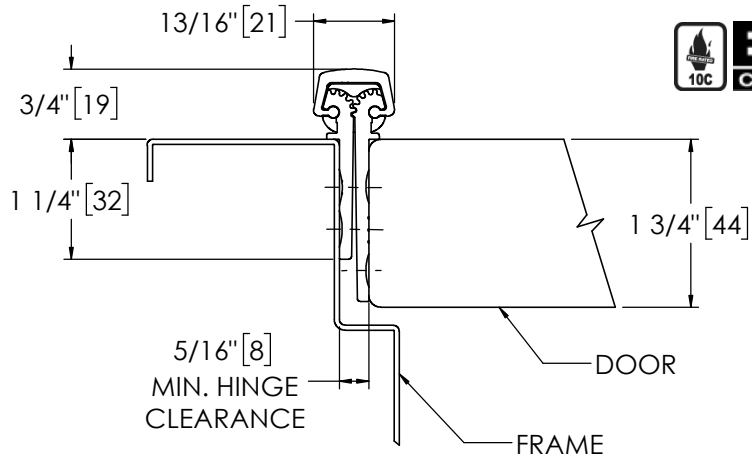

## Pemko 85" SPECIAL FULL MORTISE SHORT LEAF FLUSH

The global leader in  
door opening solutions

**\*\* CAUTION \*\***  
Due to Frame  
Installation  
Variations, Pre-drilling  
For Fasteners IS NOT  
Recommended