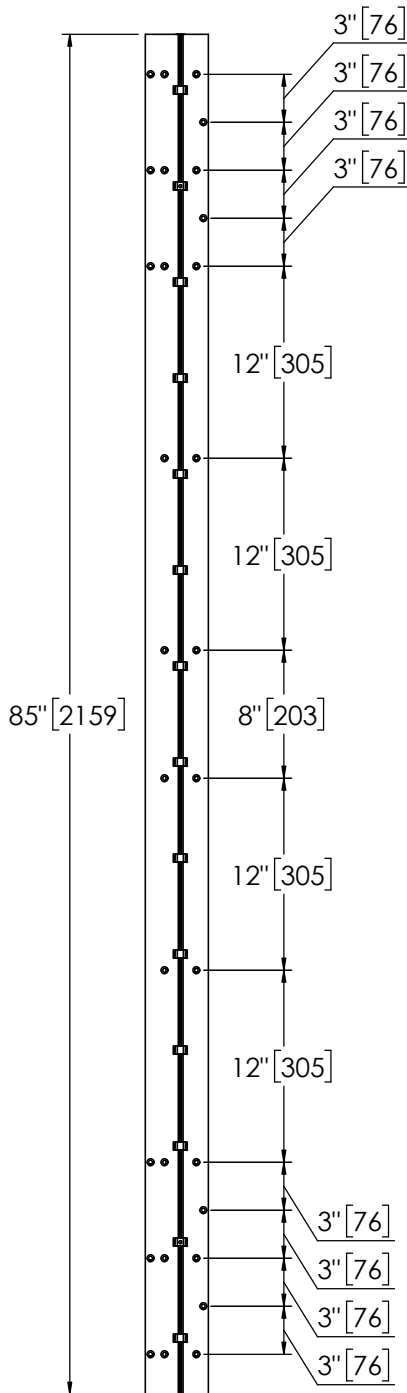

## Pemko 85" SPECIAL FULL MORTISE SHORT LEAF FLUSH

The global leader in  
door opening solutions

**\*\* CAUTION \*\***  
Due to Frame  
Installation  
Variations, Pre-drilling  
For Fasteners IS NOT  
Recommended