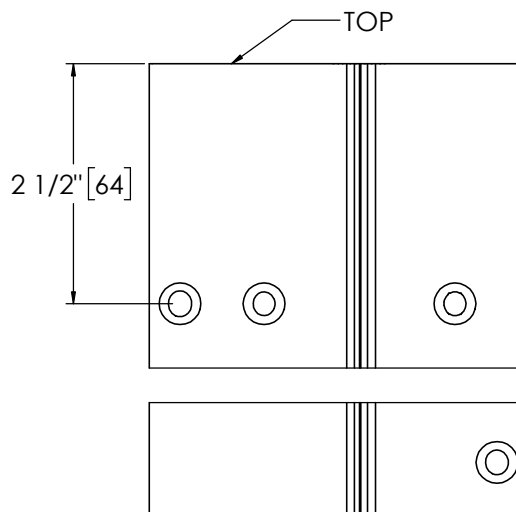

## Pemko 85" SPECIAL FULL MORTISE SHORT LEAF FLUSH

The global leader in  
door opening solutions

**\*\* CAUTION \*\***  
Due to Frame  
Installation  
Variations, Pre-drilling  
For Fasteners IS NOT  
Recommended