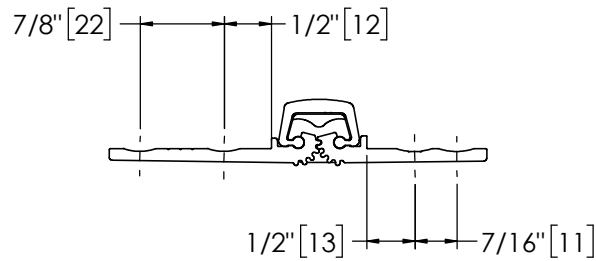

## Pemko 85" SPECIAL FULL MORTISE SHORT LEAF FLUSH

The global leader in  
door opening solutions

**\*\* CAUTION \*\***  
Due to Frame  
Installation  
Variations, Pre-drilling  
For Fasteners IS NOT  
Recommended