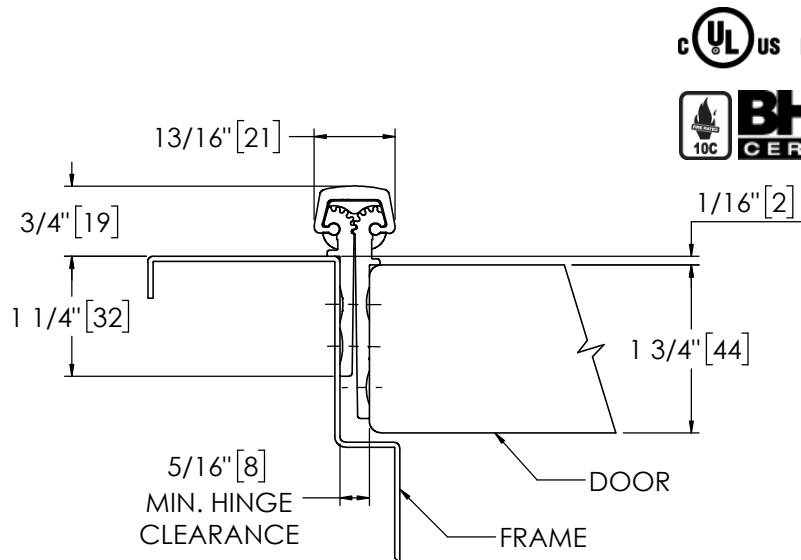

Architectural Door Accessories

ASSA ABLOY

Pemko 85" SPECIAL FULL MORTISE SHORT LEAF INSET - 1100 SERIES

The global leader in
door opening solutions

**** CAUTION ****
Due to Frame
Installation
Variations, Pre-drilling
For Fasteners IS NOT
Recommended