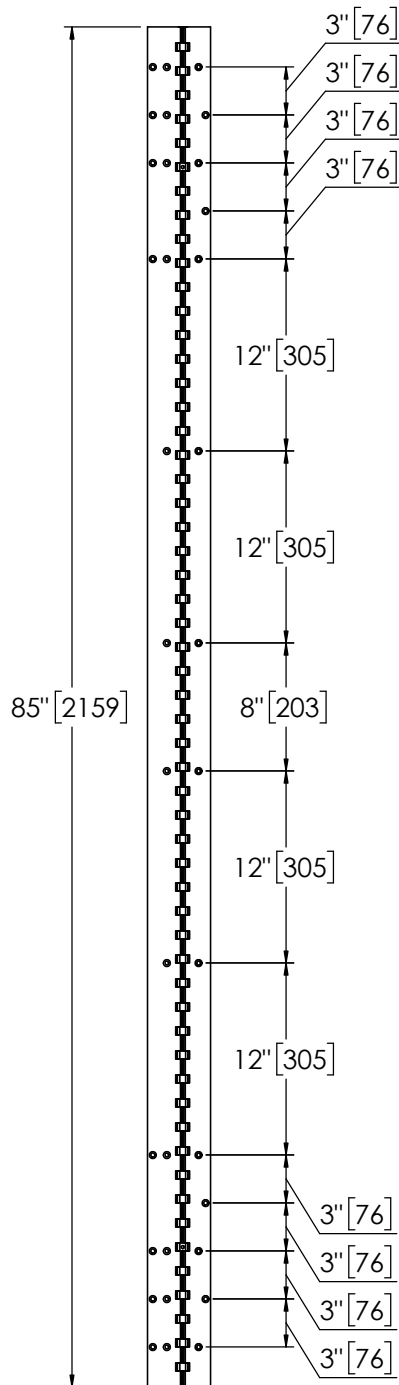

Architectural Door Accessories

ASSA ABLOY

Pemko 85" SPECIAL FULL MORTISE SHORT LEAF INSET - 1100 SERIES

The global leader in
door opening solutions

**** CAUTION ****
Due to Frame
Installation
Variations, Pre-drilling
For Fasteners IS NOT
Recommended