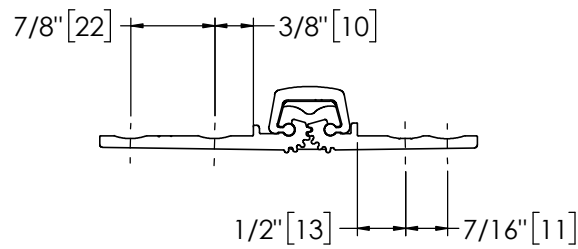

Architectural Door Accessories

ASSA ABLOY

Pemko 85" SPECIAL FULL MORTISE SHORT LEAF INSET - 1100 SERIES

The global leader in
door opening solutions

**** CAUTION ****
Due to Frame
Installation
Variations, Pre-drilling
For Fasteners IS NOT
Recommended