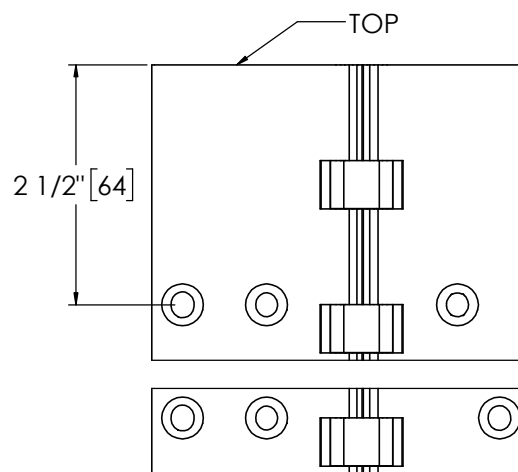

Architectural Door Accessories

ASSA ABLOY

Pemko 85" SPECIAL FULL MORTISE SHORT LEAF INSET - 1100 SERIES

The global leader in
door opening solutions

**** CAUTION ****
Due to Frame
Installation
Variations, Pre-drilling
For Fasteners IS NOT
Recommended