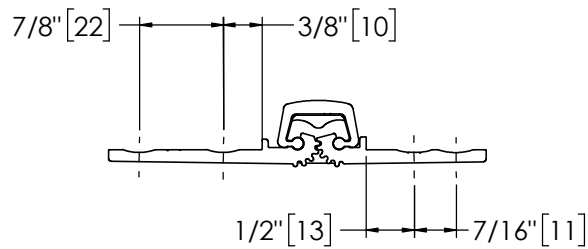

## Pemko 85" SPECIAL FULL MORTISE SHORT LEAF INSET HD

The global leader in  
door opening solutions

**\*\* CAUTION \*\***  
Due to Frame  
Installation  
Variations, Pre-drilling  
For Fasteners IS NOT  
Recommended