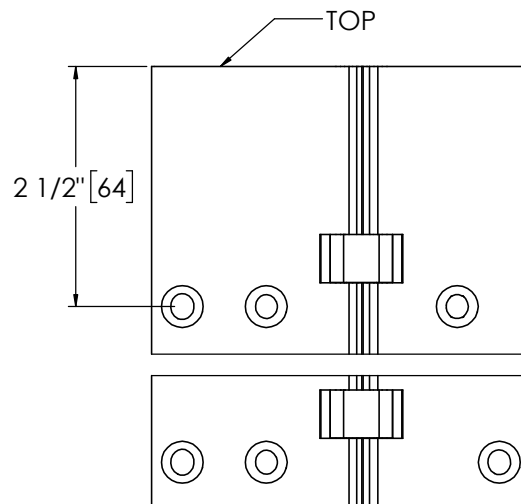

## Pemko 85" SPECIAL FULL MORTISE SHORT LEAF INSET HD

The global leader in  
door opening solutions

**\*\* CAUTION \*\***  
Due to Frame  
Installation  
Variations, Pre-drilling  
For Fasteners IS NOT  
Recommended