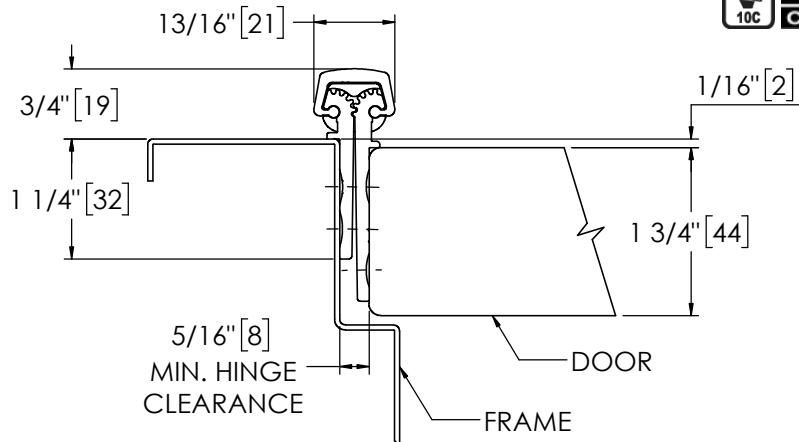

## Pemko 85" SPECIAL FULL MORTISE SHORT LEAF INSET HD

The global leader in  
door opening solutions

**\*\* CAUTION \*\***  
Due to Frame  
Installation  
Variations, Pre-drilling  
For Fasteners IS NOT  
Recommended