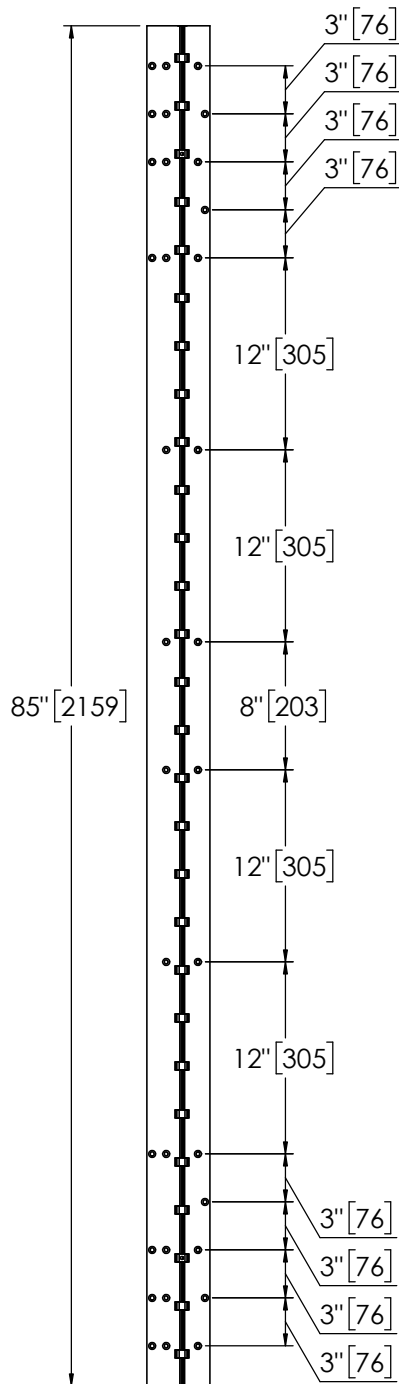

# Architectural Door Accessories

**ASSA ABLOY**

## Pemko 85" SPECIAL FULL MORTISE SHORT LEAF INSET HD

The global leader in  
door opening solutions

**\*\* CAUTION \*\***  
Due to Frame  
Installation  
Variations, Pre-drilling  
For Fasteners IS NOT  
Recommended