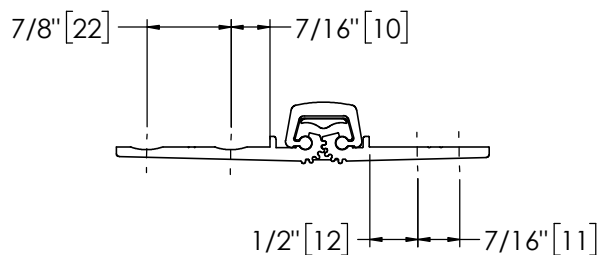

Architectural Door Accessories

ASSA ABLOY

Pemko 85" SPECIAL FULL MORTISE SHORT LEAF INSET RESIDENTIAL

The global leader in
door opening solutions

**** CAUTION ****
Due to Frame
Installation
Variations, Pre-drilling
For Fasteners IS NOT
Recommended