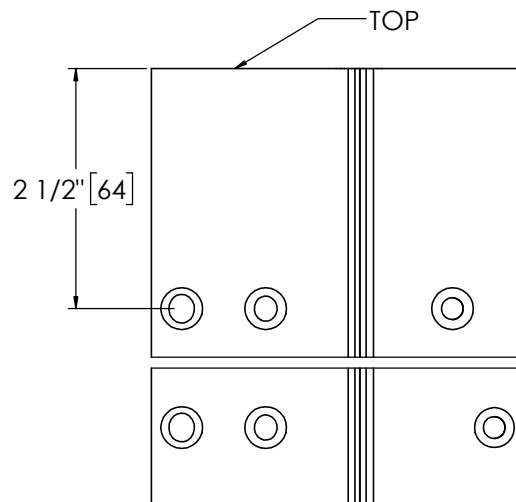

Architectural Door Accessories

ASSA ABLOY

Pemko 85" SPECIAL FULL MORTISE SHORT LEAF INSET RESIDENTIAL

The global leader in
door opening solutions

**** CAUTION ****
Due to Frame
Installation
Variations, Pre-drilling
For Fasteners IS NOT
Recommended