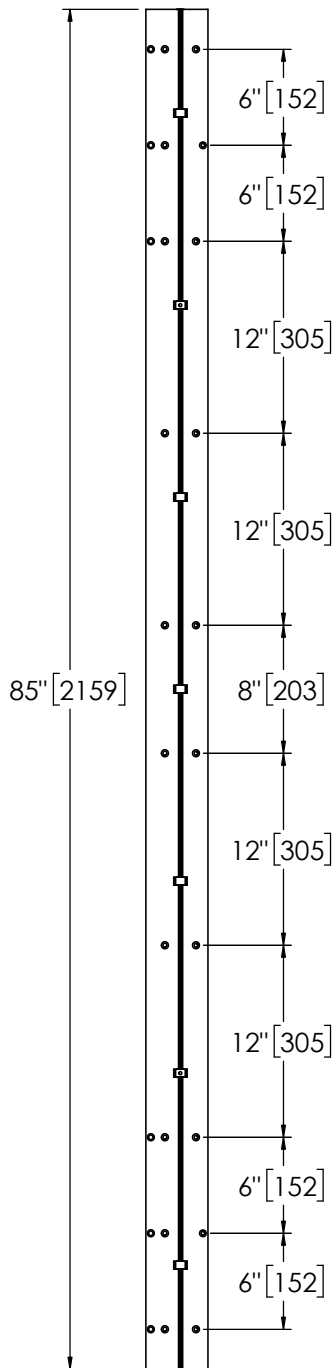

Architectural Door Accessories

ASSA ABLOY

Pemko 85" SPECIAL FULL MORTISE SHORT LEAF INSET RESIDENTIAL

The global leader in
door opening solutions

**** CAUTION ****
Due to Frame
Installation
Variations, Pre-drilling
For Fasteners IS NOT
Recommended