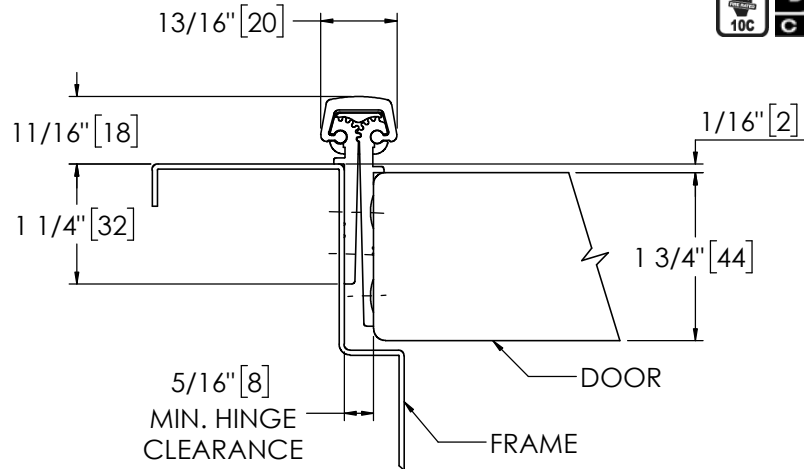

Architectural Door Accessories

ASSA ABLOY

Pemko 85" SPECIAL FULL MORTISE SHORT LEAF INSET RESIDENTIAL

The global leader in
door opening solutions

**** CAUTION ****
Due to Frame
Installation
Variations, Pre-drilling
For Fasteners IS NOT
Recommended