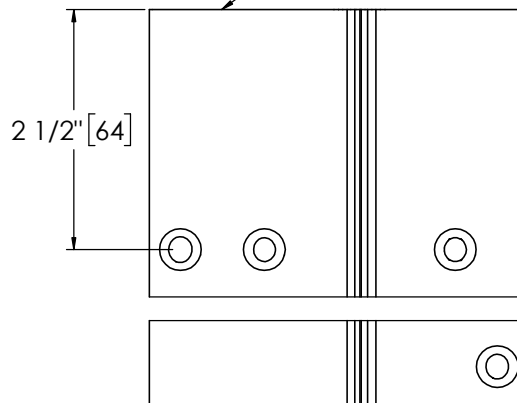

Architectural Door Accessories

ASSA ABLOY

Pemko 85" SPECIAL FULL MORTISE SHORT LEAF INSET

The global leader in
door opening solutions

**** CAUTION ****
Due to Frame
Installation
Variations, Pre-drilling
For Fasteners IS NOT
Recommended