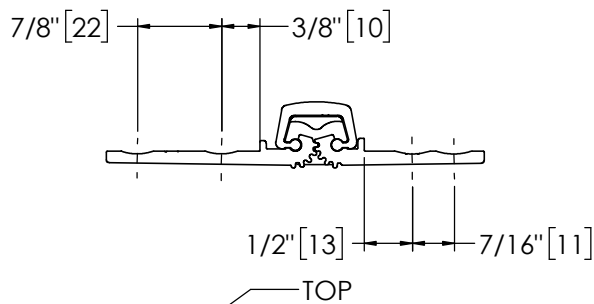

Architectural Door Accessories

ASSA ABLOY

Pemko 85" SPECIAL FULL MORTISE SHORT LEAF INSET

The global leader in
door opening solutions

**** CAUTION ****
Due to Frame
Installation
Variations, Pre-drilling
For Fasteners IS NOT
Recommended