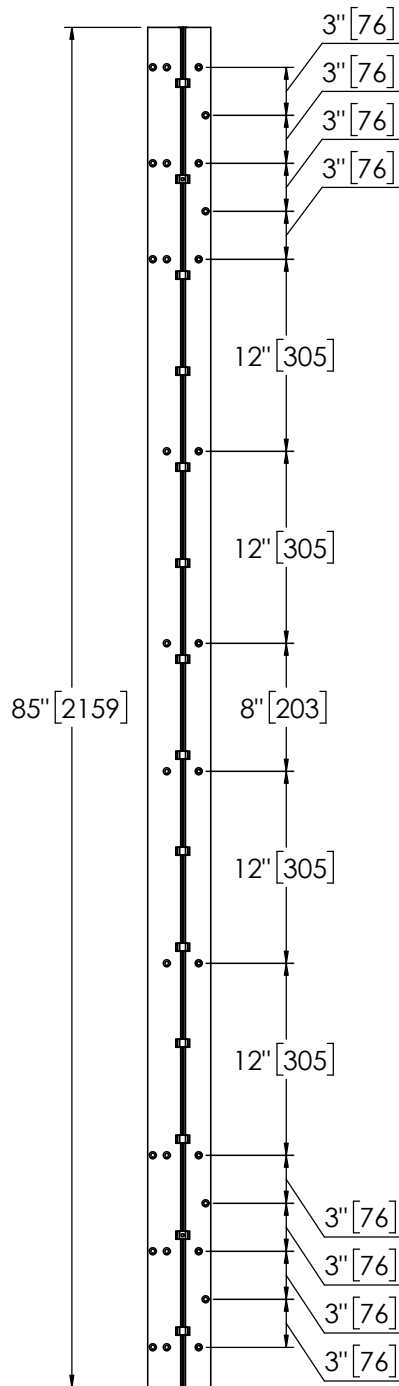

Architectural Door Accessories

ASSA ABLOY

Pemko 85" SPECIAL FULL MORTISE SHORT LEAF INSET

The global leader in
door opening solutions

**** CAUTION ****
Due to Frame
Installation
Variations, Pre-drilling
For Fasteners IS NOT
Recommended

USA:
Ventura, CA 93003
Phone: 800.283.9988

Memphis, TN 38141
Phone: 800.824.3018

Canada:
Vancouver, BC V2T6W3
Phone: 877.535.7888

Toronto, ON L4K4T9
Phone: 877.535.7888

T - 490 - SPFM_SLI85
REV 1 - 03/18