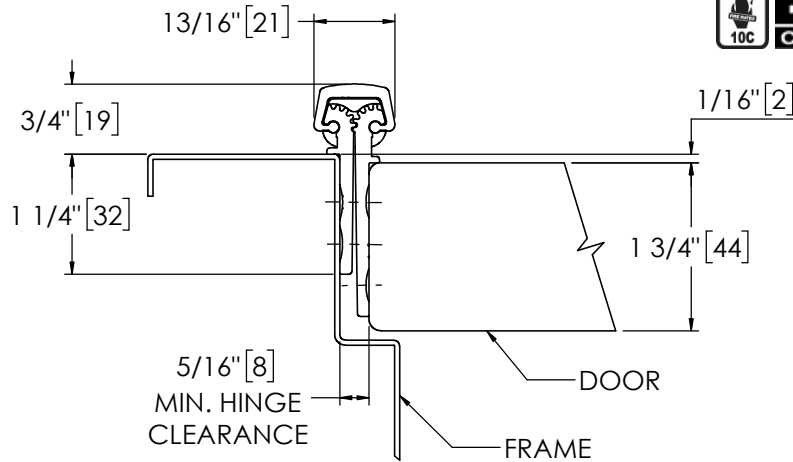

Architectural Door Accessories

ASSA ABLOY

Pemko 85" SPECIAL FULL MORTISE SHORT LEAF INSET

The global leader in
door opening solutions

**** CAUTION ****
Due to Frame
Installation
Variations, Pre-drilling
For Fasteners IS NOT
Recommended