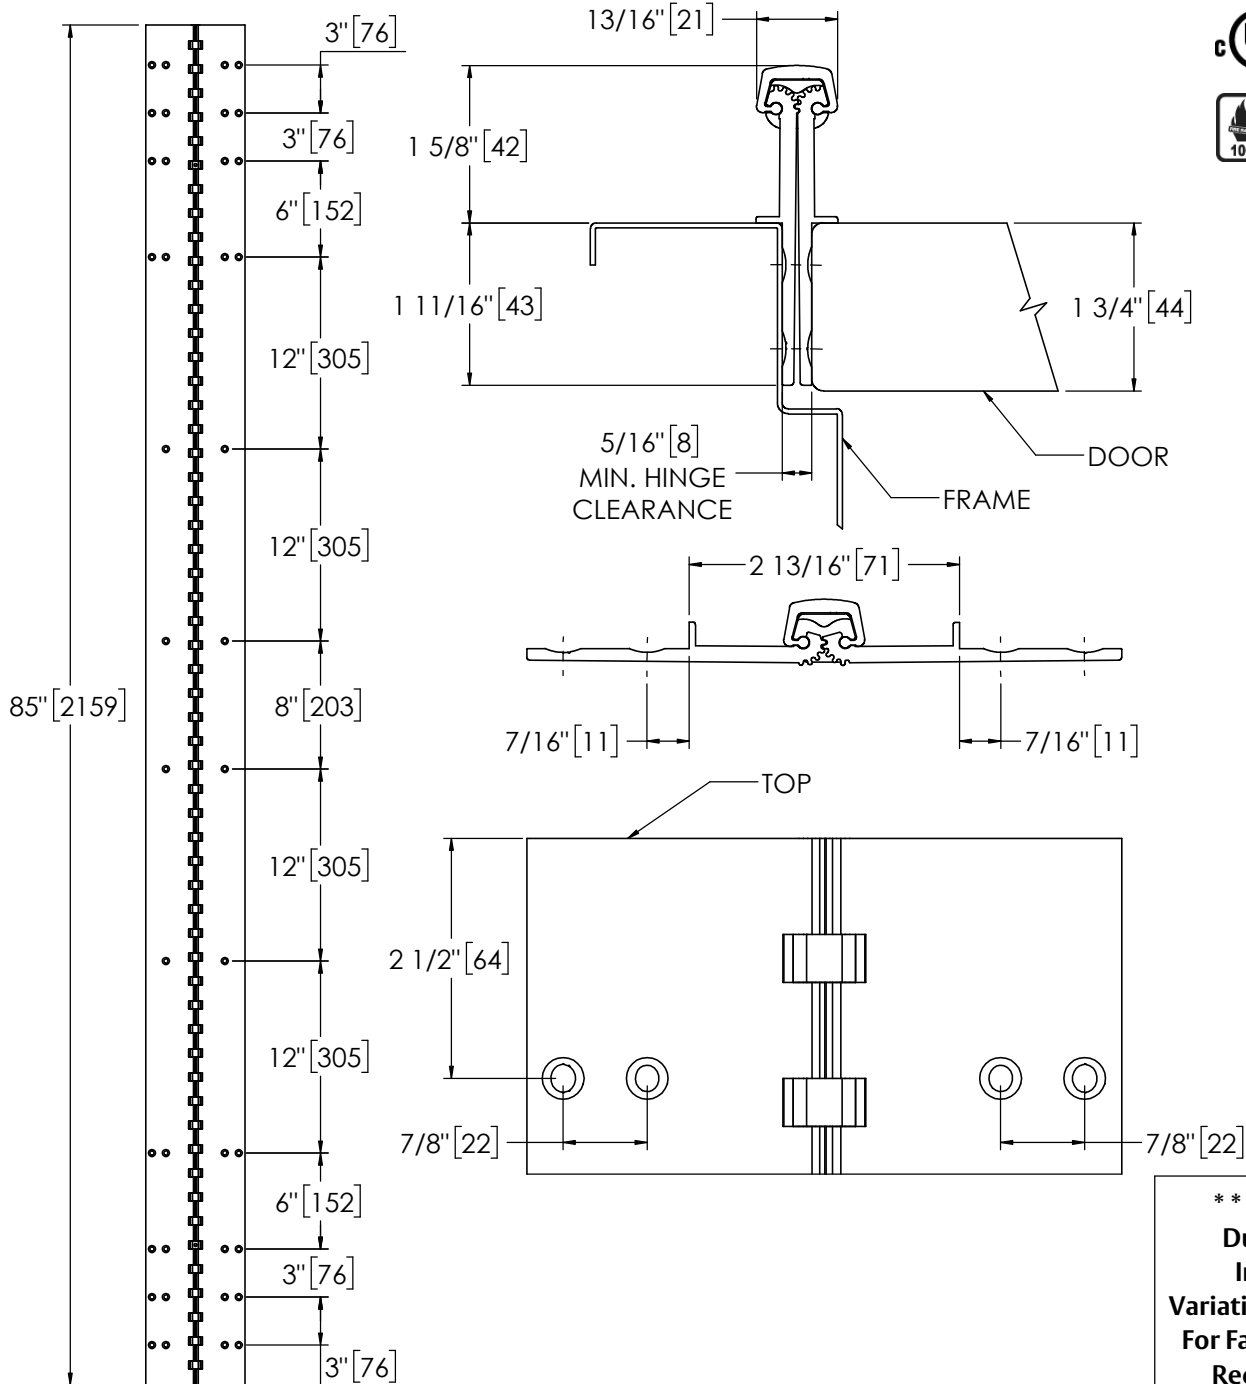

Architectural Door Accessories

ASSA ABLOY

Pemko 85" WIDE THROW FULL MORTISE - 1100 SERIES

The global leader in
door opening solutions

**** CAUTION ****
Due to Frame
Installation
Variations, Pre-drilling
For Fasteners IS NOT
Recommended