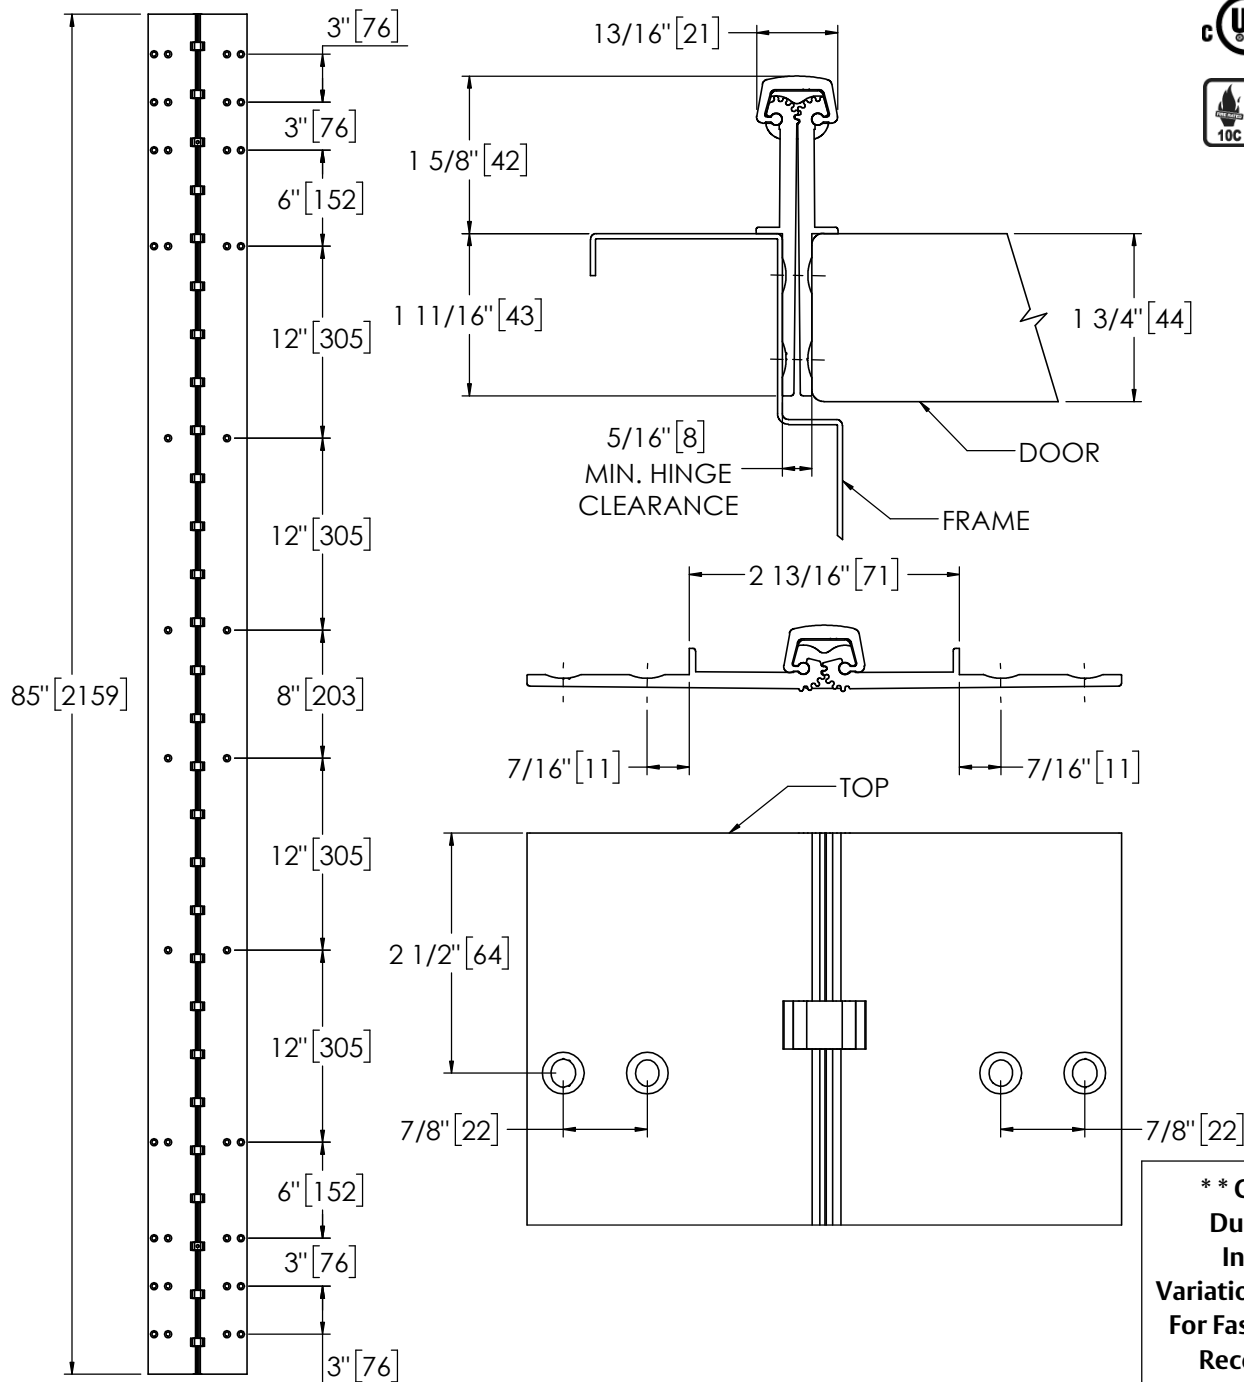

## Pemko 85" WIDE THROW FULL MORTISE HD

The global leader in  
door opening solutions

**\*\* CAUTION \*\***  
Due to Frame  
Installation  
Variations, Pre-drilling  
For Fasteners IS NOT  
Recommended

USA:  
Ventura, CA 93003  
Phone: 800.283.9988