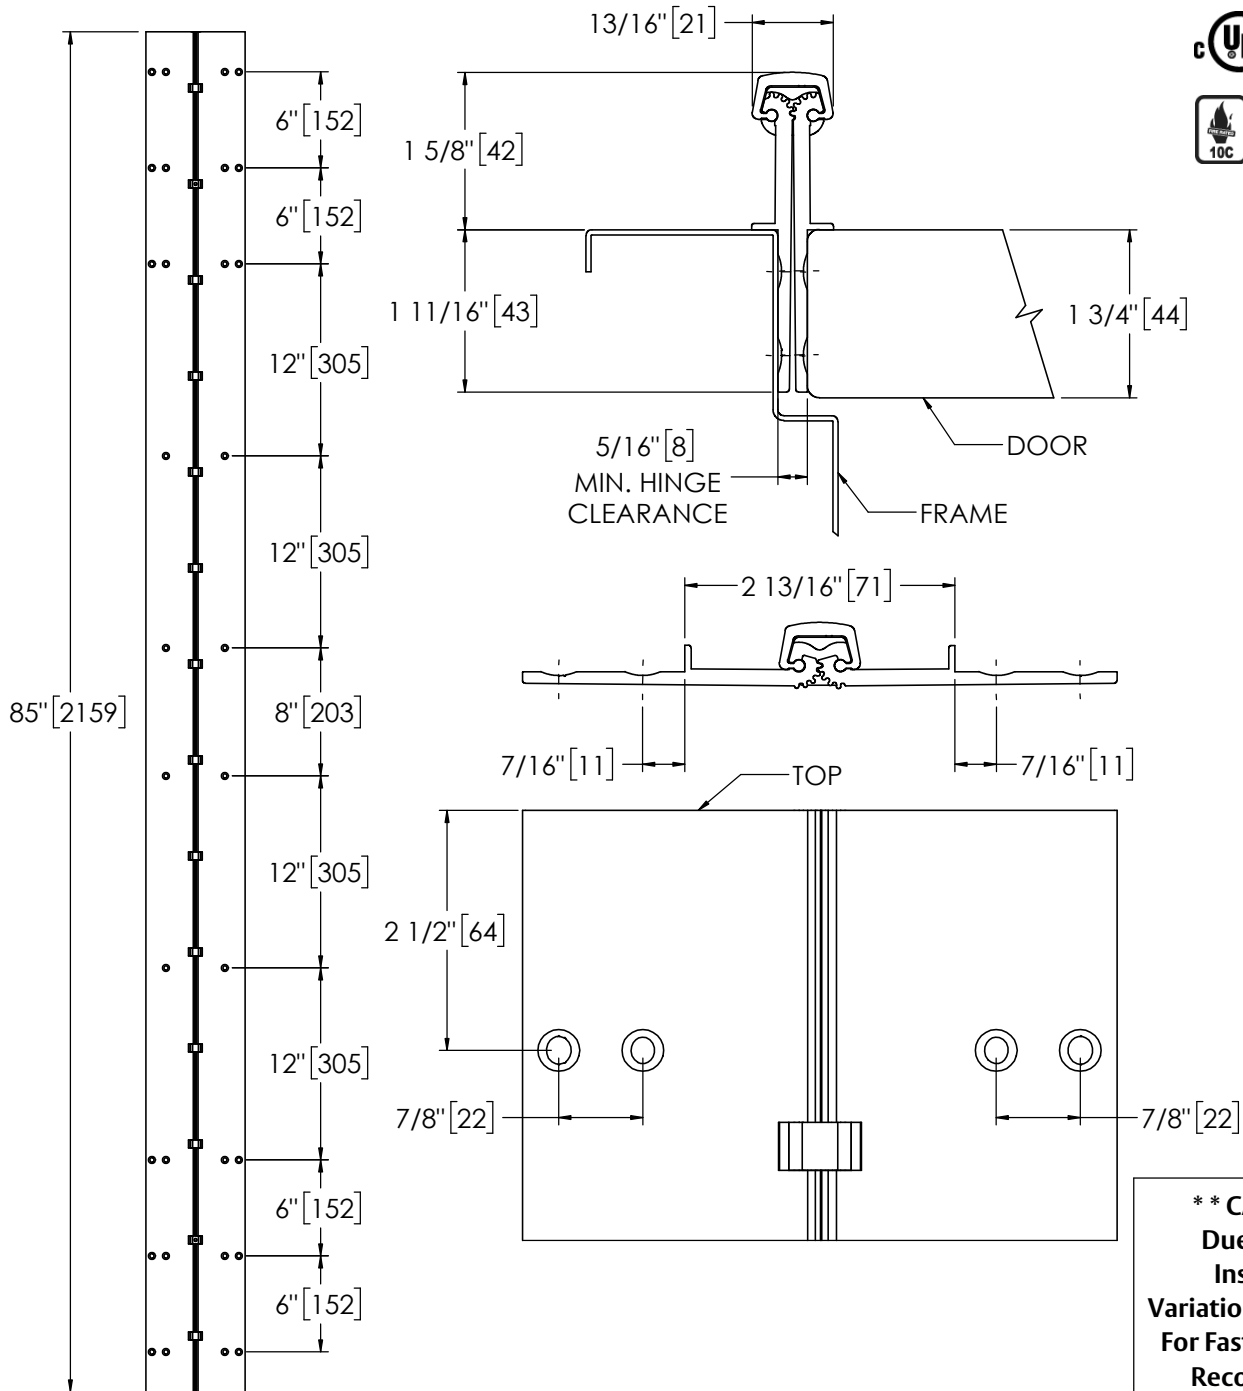

## Pemko 85" WIDE THROW FULL MORTISE

The global leader in  
door opening solutions

**\*\* CAUTION \*\***  
Due to Frame  
Installation  
Variations, Pre-drilling  
For Fasteners IS NOT  
Recommended

USA:  
Ventura, CA 93003  
Phone: 800.283.9988