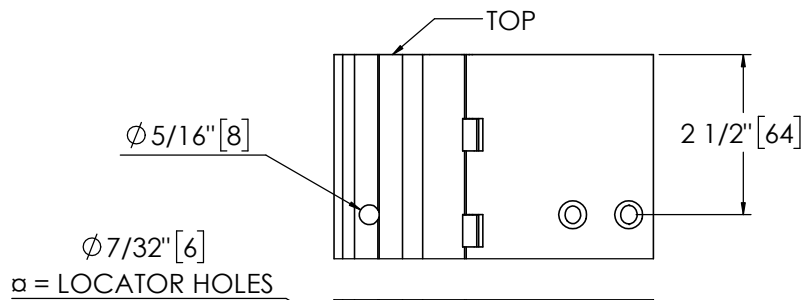

## Pemko 85" WIDE THROW HALF SURFACE - 1100 SERIES The global leader in door opening solutions

**\*\* CAUTION \*\***  
Due to Frame  
Installation  
Variations, Pre-drilling  
For Fasteners IS NOT  
Recommended