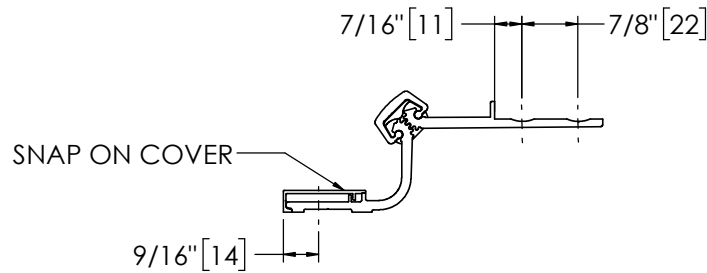

## Pemko 85" WIDE THROW HALF SURFACE - 1100 SERIES The global leader in door opening solutions

**\*\* CAUTION \*\***  
Due to Frame  
Installation  
Variations, Pre-drilling  
For Fasteners IS NOT  
Recommended