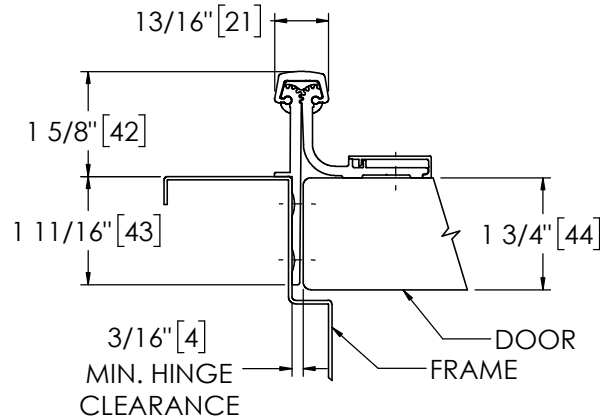

## Pemko 85" WIDE THROW HALF SURFACE - 1100 SERIES The global leader in door opening solutions

**\*\* CAUTION \*\***  
Due to Frame  
Installation  
Variations, Pre-drilling  
For Fasteners IS NOT  
Recommended