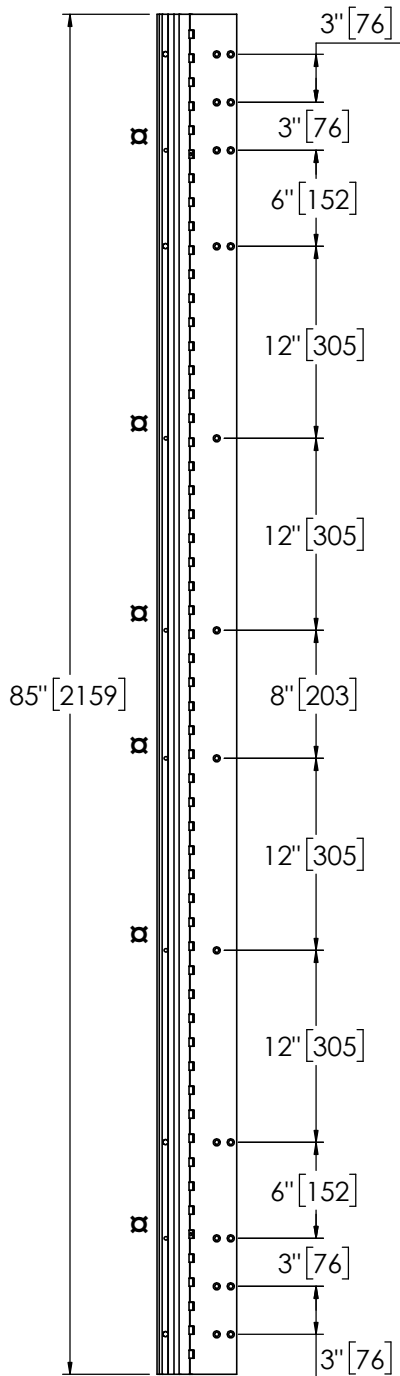

## Pemko 85" WIDE THROW HALF SURFACE - 1100 SERIES The global leader in door opening solutions

**\*\* CAUTION \*\***  
Due to Frame  
Installation  
Variations, Pre-drilling  
For Fasteners IS NOT  
Recommended