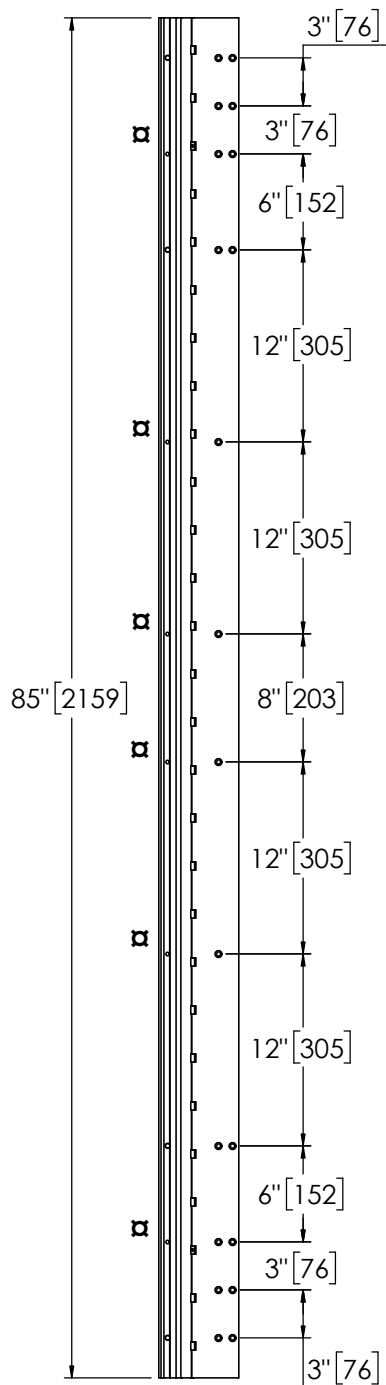

Architectural Door Accessories

ASSA ABLOY

Pemko 85" WIDE THROW HALF SURFACE HD

The global leader in
door opening solutions

**** CAUTION ****
Due to Frame
Installation
Variations, Pre-drilling
For Fasteners IS NOT
Recommended