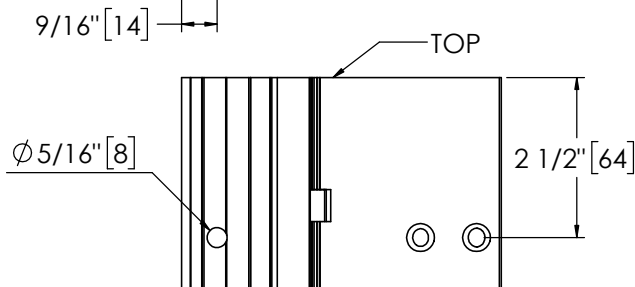

Architectural Door Accessories

ASSA ABLOY

Pemko 85" WIDE THROW HALF SURFACE HD

The global leader in
door opening solutions

**** CAUTION ****
Due to Frame
Installation
Variations, Pre-drilling
For Fasteners IS NOT
Recommended