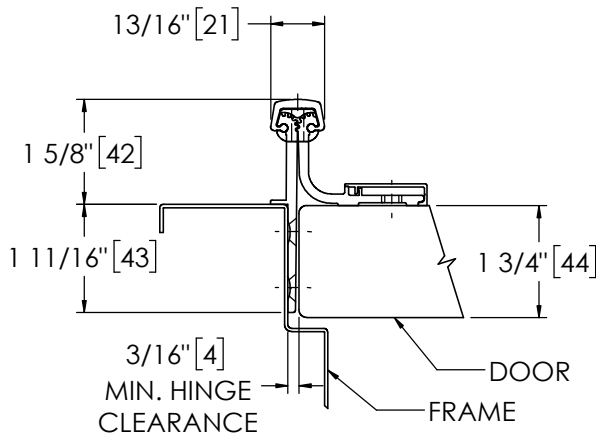

Architectural Door Accessories

ASSA ABLOY

Pemko 85" WIDE THROW HALF SURFACE HD

The global leader in
door opening solutions

**** CAUTION ****
Due to Frame
Installation
Variations, Pre-drilling
For Fasteners IS NOT
Recommended