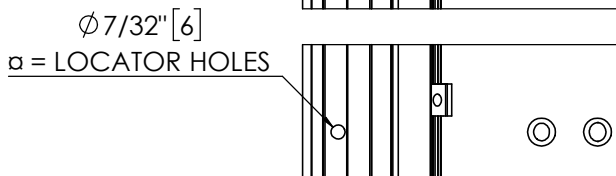

Architectural Door Accessories

ASSA ABLOY

Pemko 85" WIDE THROW HALF SURFACE HD

The global leader in
door opening solutions

**** CAUTION ****
Due to Frame
Installation
Variations, Pre-drilling
For Fasteners IS NOT
Recommended