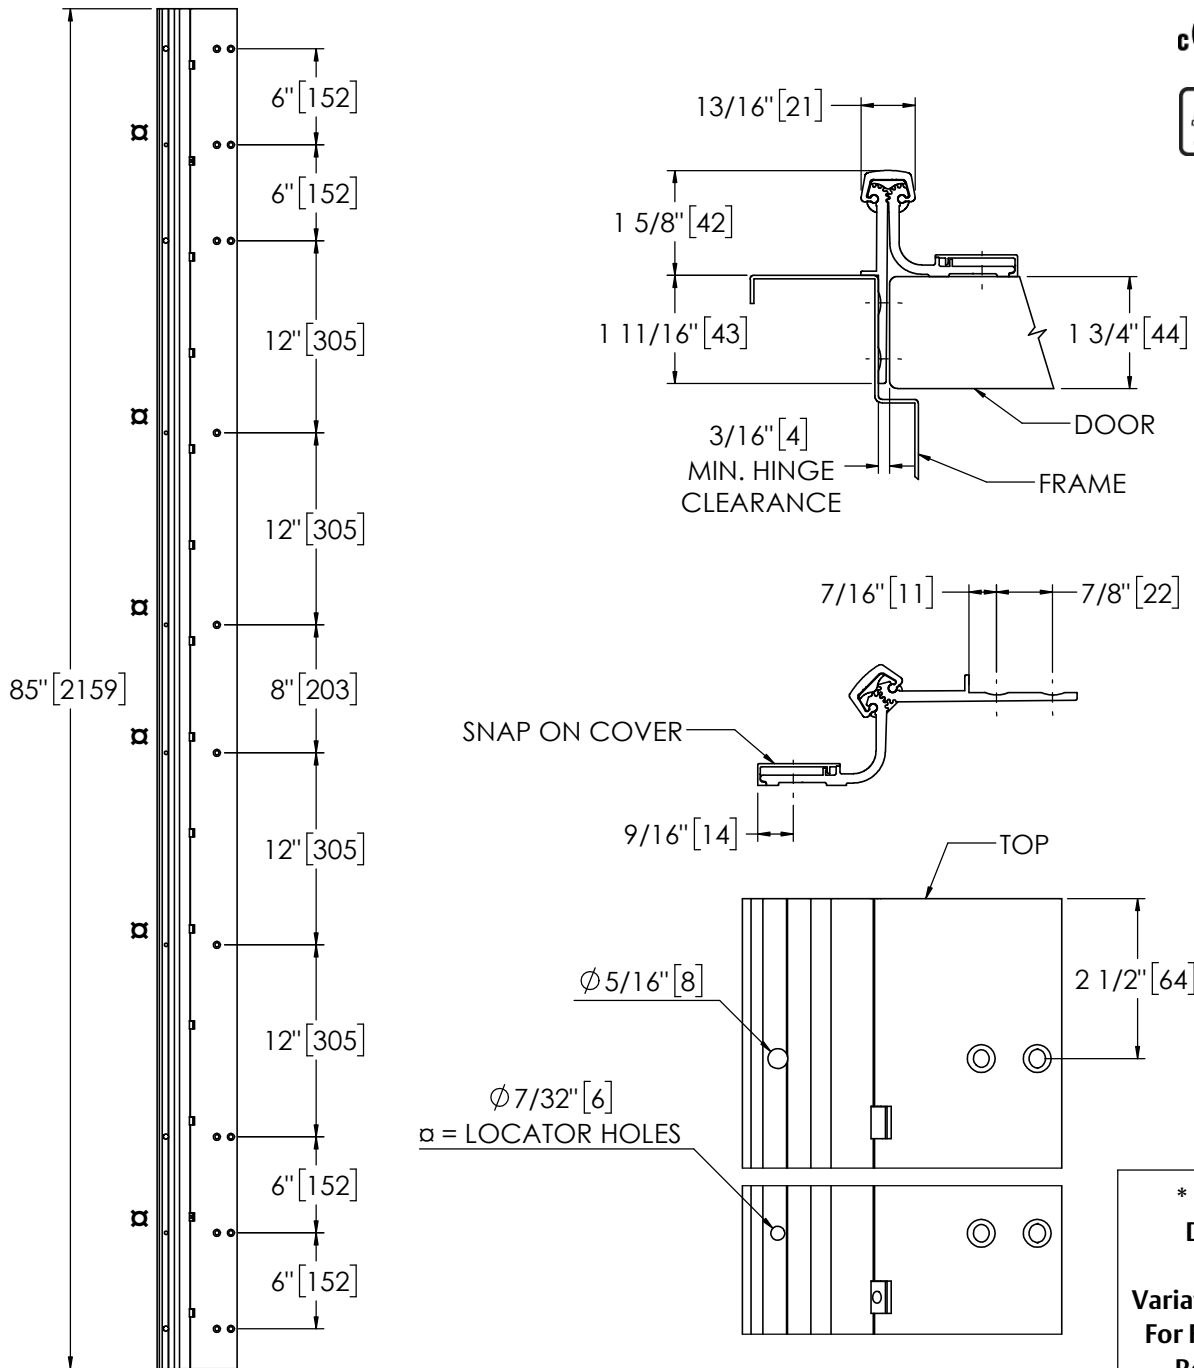

Architectural Door Accessories

ASSA ABLOY

Pemko 85" WIDE THROW HALF SURFACE

The global leader in
door opening solutions

**** CAUTION ****
Due to Frame
Installation
Variations, Pre-drilling
For Fasteners IS NOT
Recommended