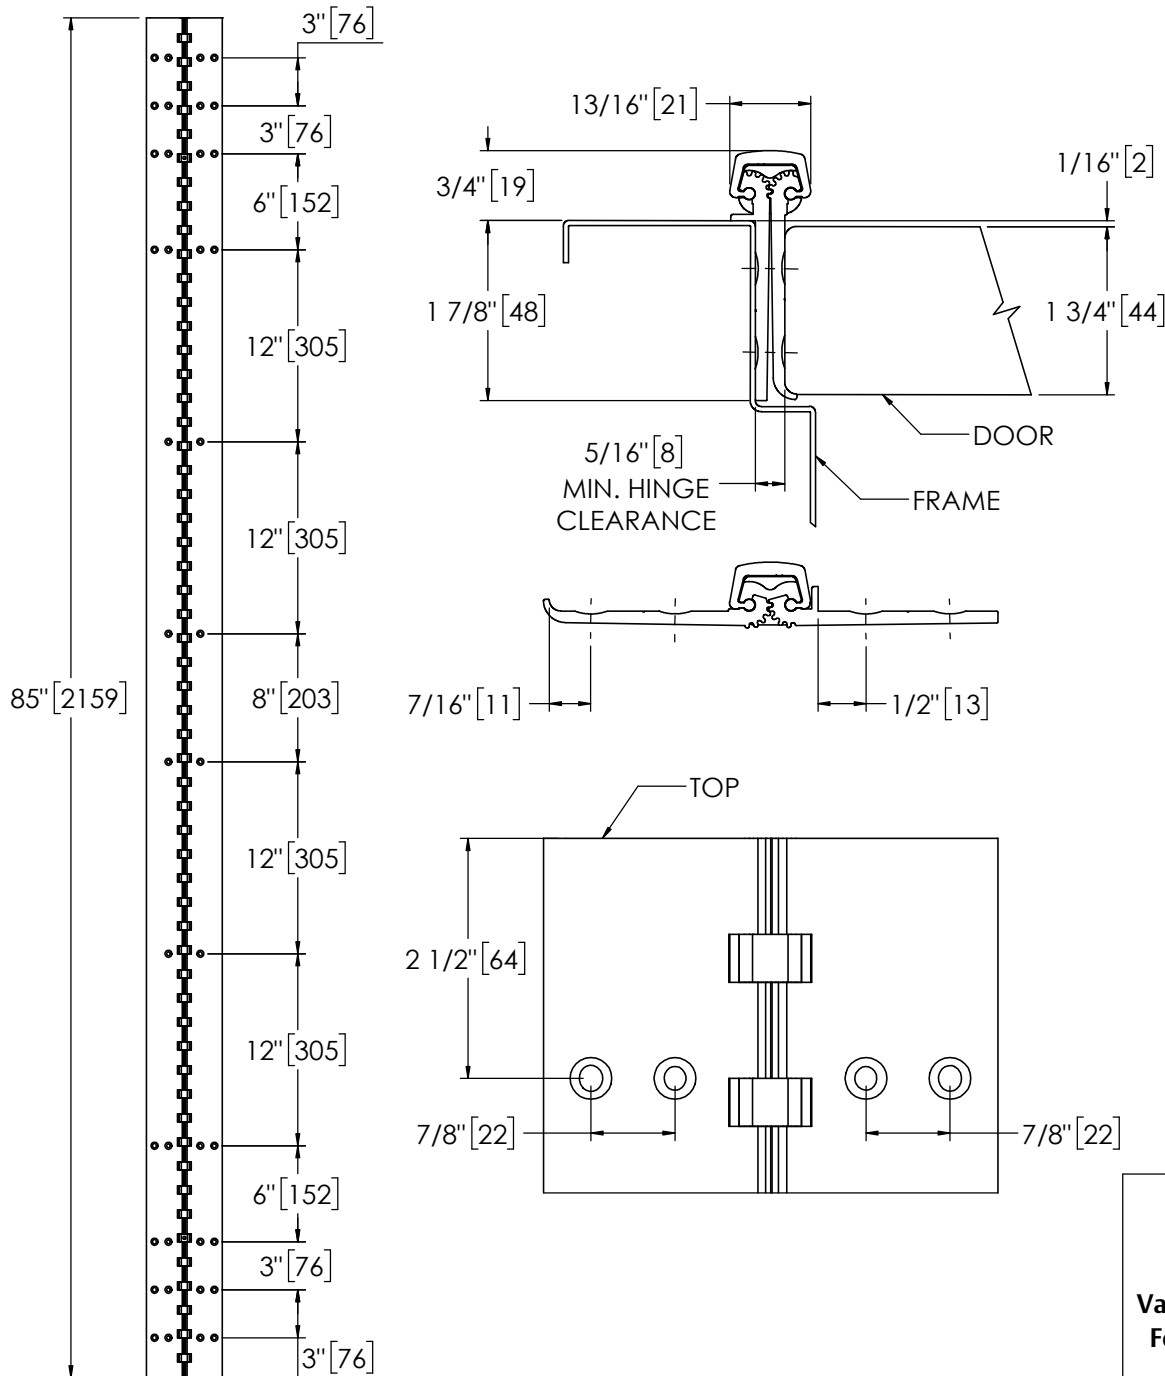

Architectural Door Accessories

ASSA ABLOY

Pemko 85" X-SERIES FULL MORTISE - 1100 SERIES

The global leader in
door opening solutions

**** CAUTION ****
Due to Frame
Installation
Variations, Pre-drilling
For Fasteners IS NOT
Recommended