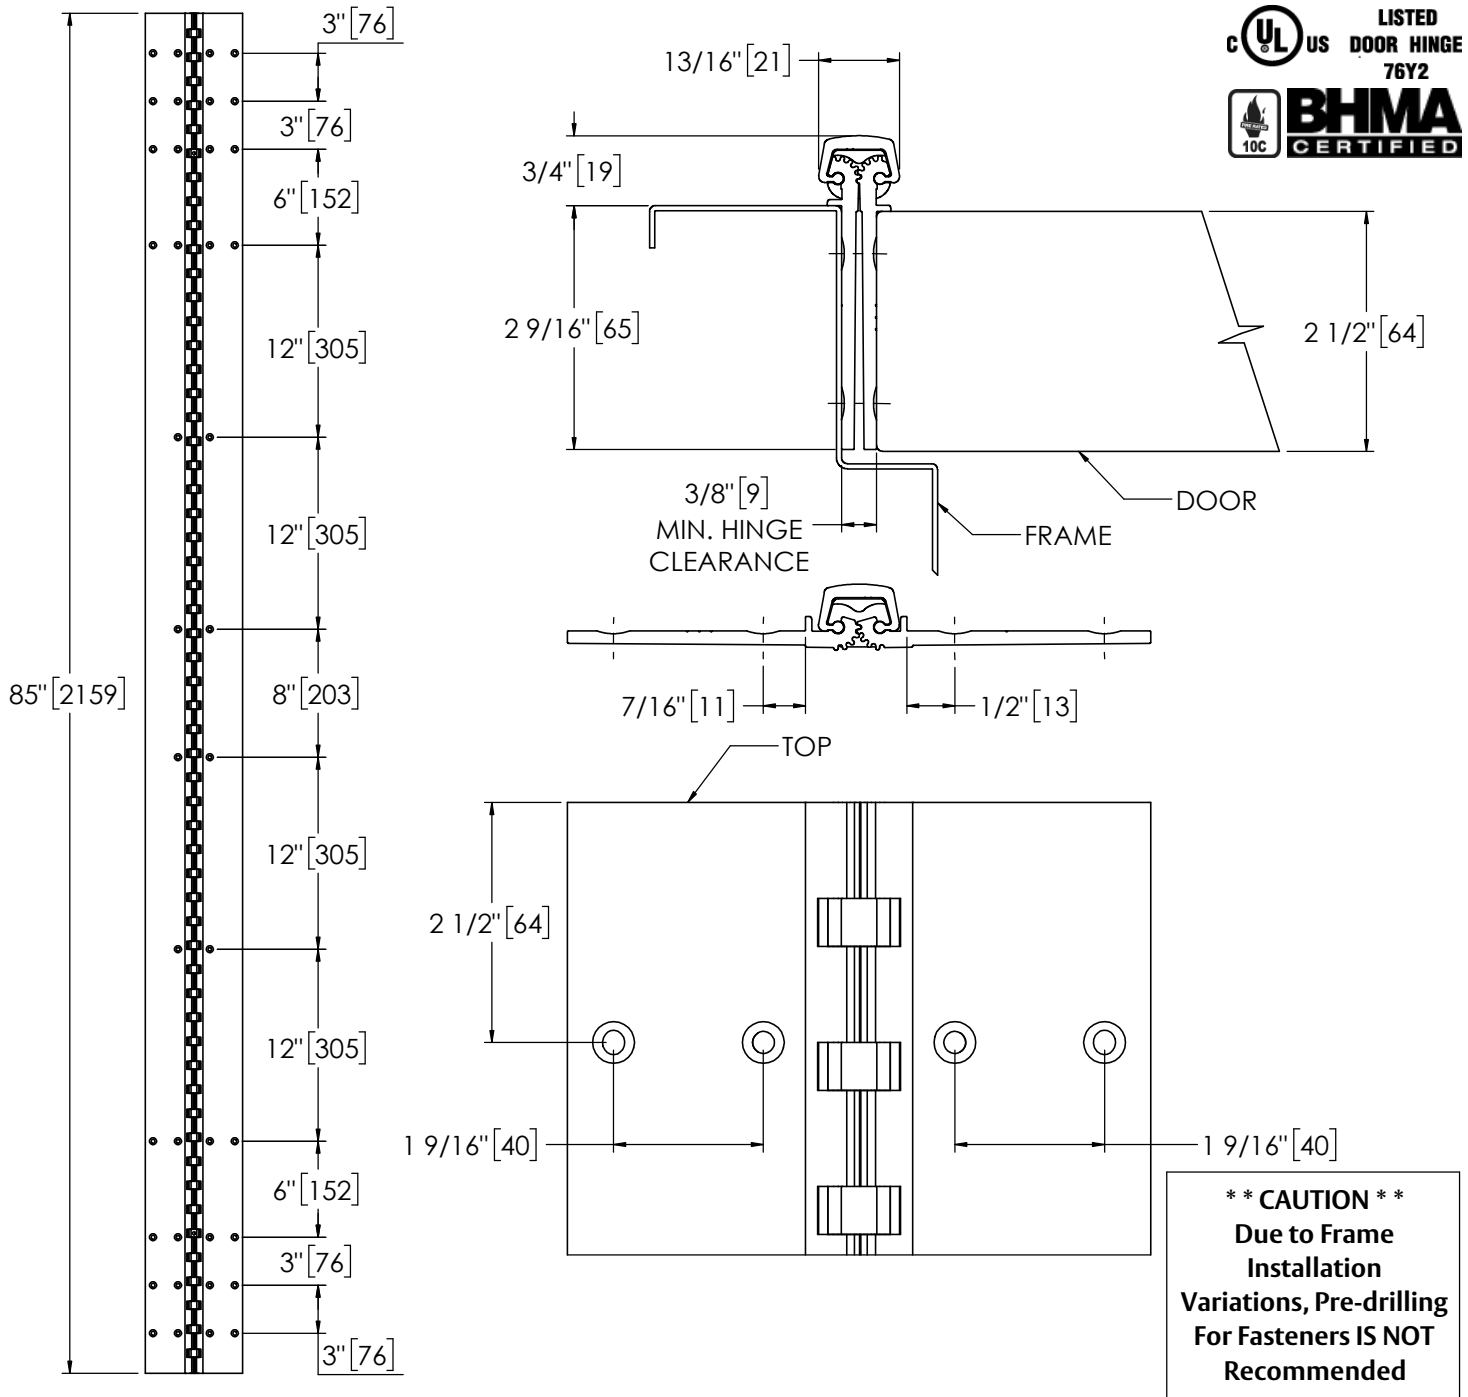

Architectural Door Accessories

ASSA ABLOY

Pemko 85" X-SERIES FULL MORTISE FOR 2-1/2" DOOR - 1100 SERIES

The global leader in
door opening solutions

USA:
Ventura, CA 93003
Phone: 800.283.9988

Memphis, TN 38141
Phone: 800.824.3018