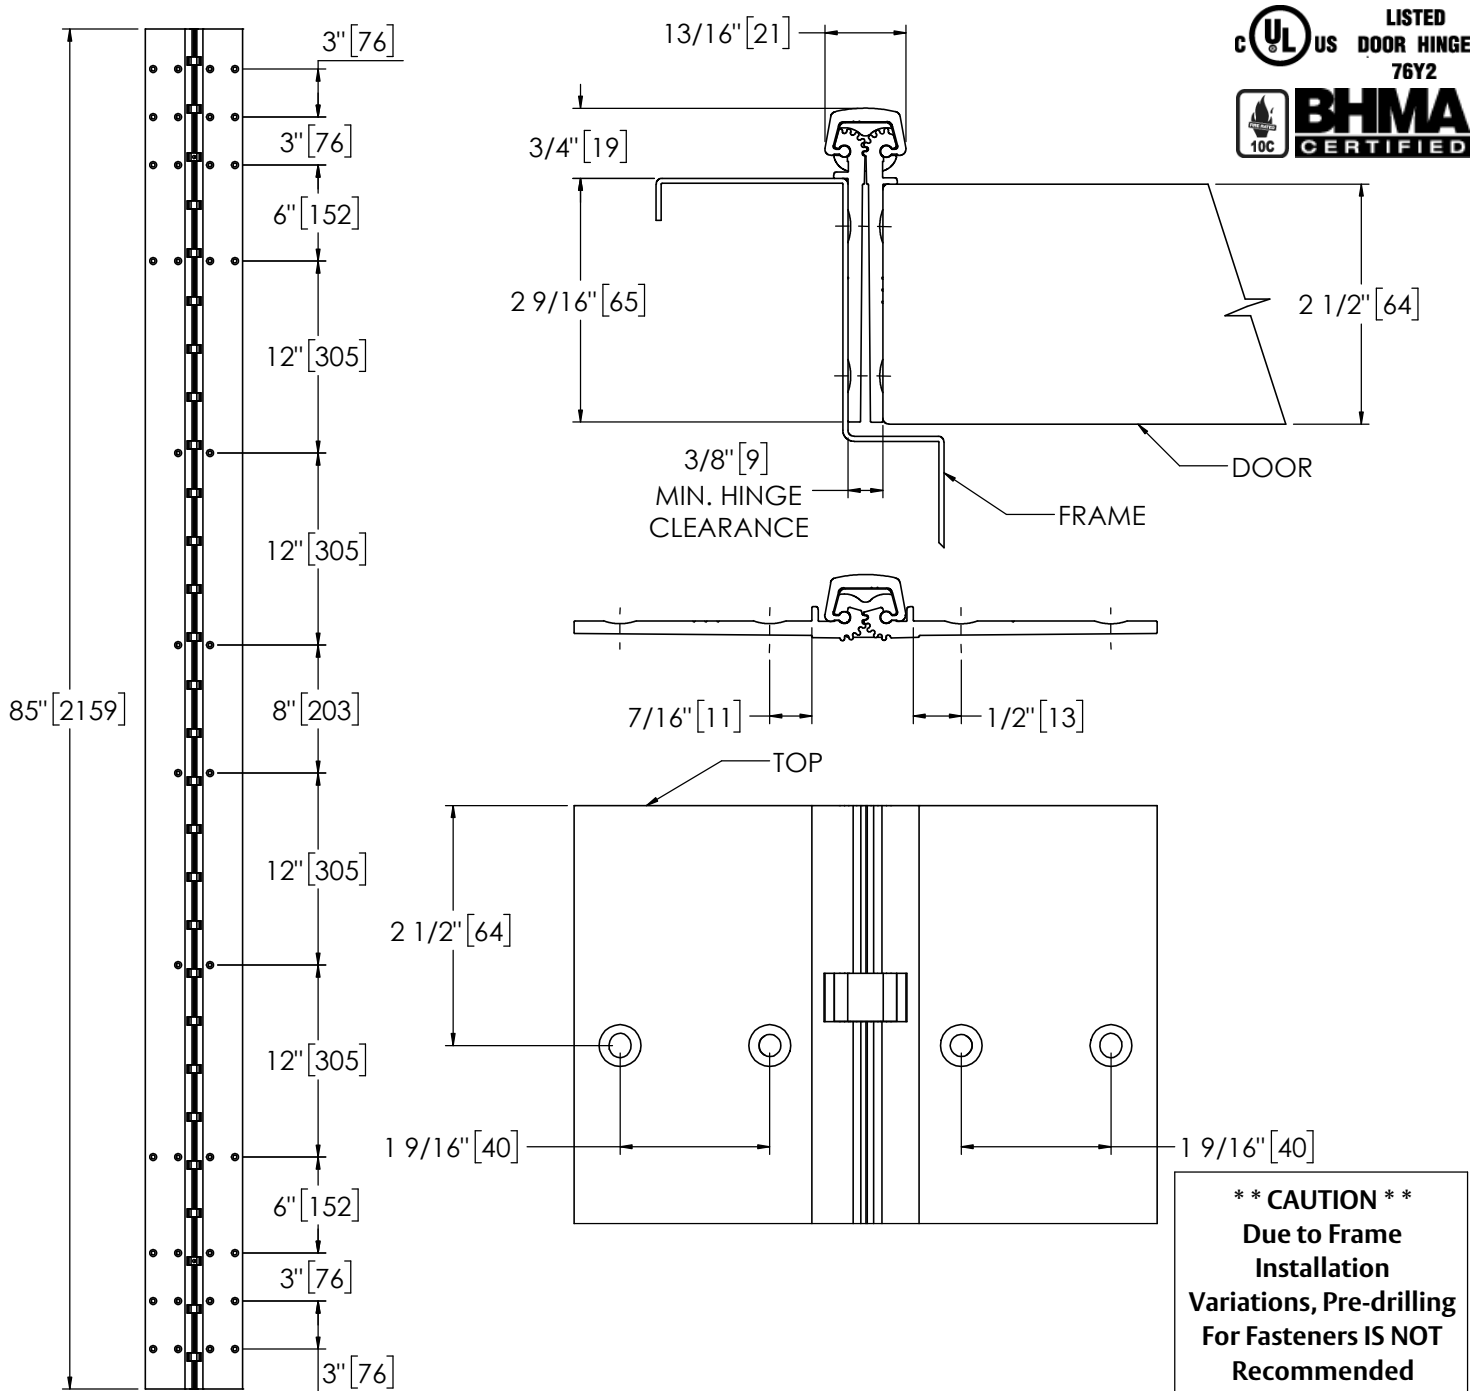

Architectural Door Accessories

ASSA ABLOY

Pemko 85" X-SERIES FULL MORTISE FOR 2-1/2" DOOR HD

The global leader in
door opening solutions

USA:
Ventura, CA 93003
Phone: 800.283.9988

Memphis, TN 38141
Phone: 800.824.3018