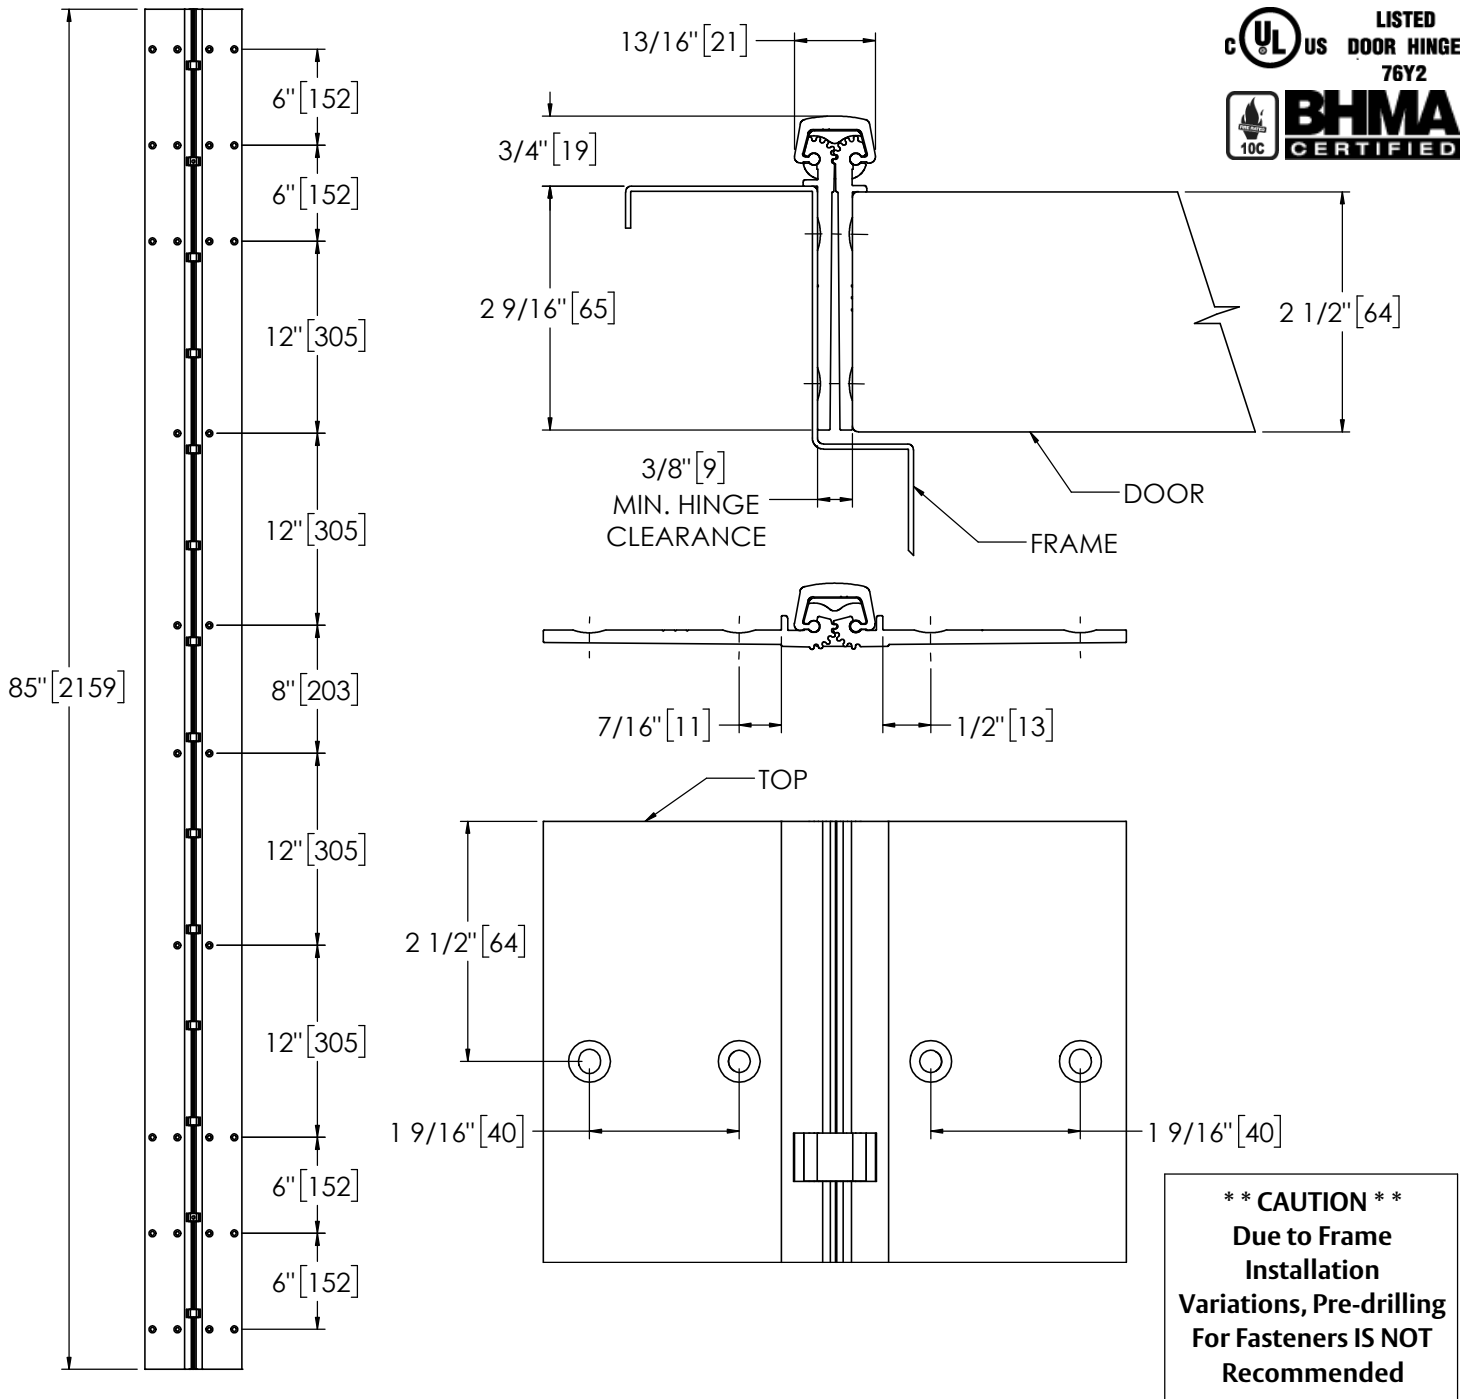

## Pemko 85" X-SERIES FULL MORTISE FOR 2-1/2" DOOR

The global leader in  
door opening solutions

USA:  
Ventura, CA 93003  
Phone: 800.283.9988

Memphis, TN 38141  
Phone: 800.824.3018

Canada:  
Vancouver, BC V2T6W3  
Phone: 877.535.7888