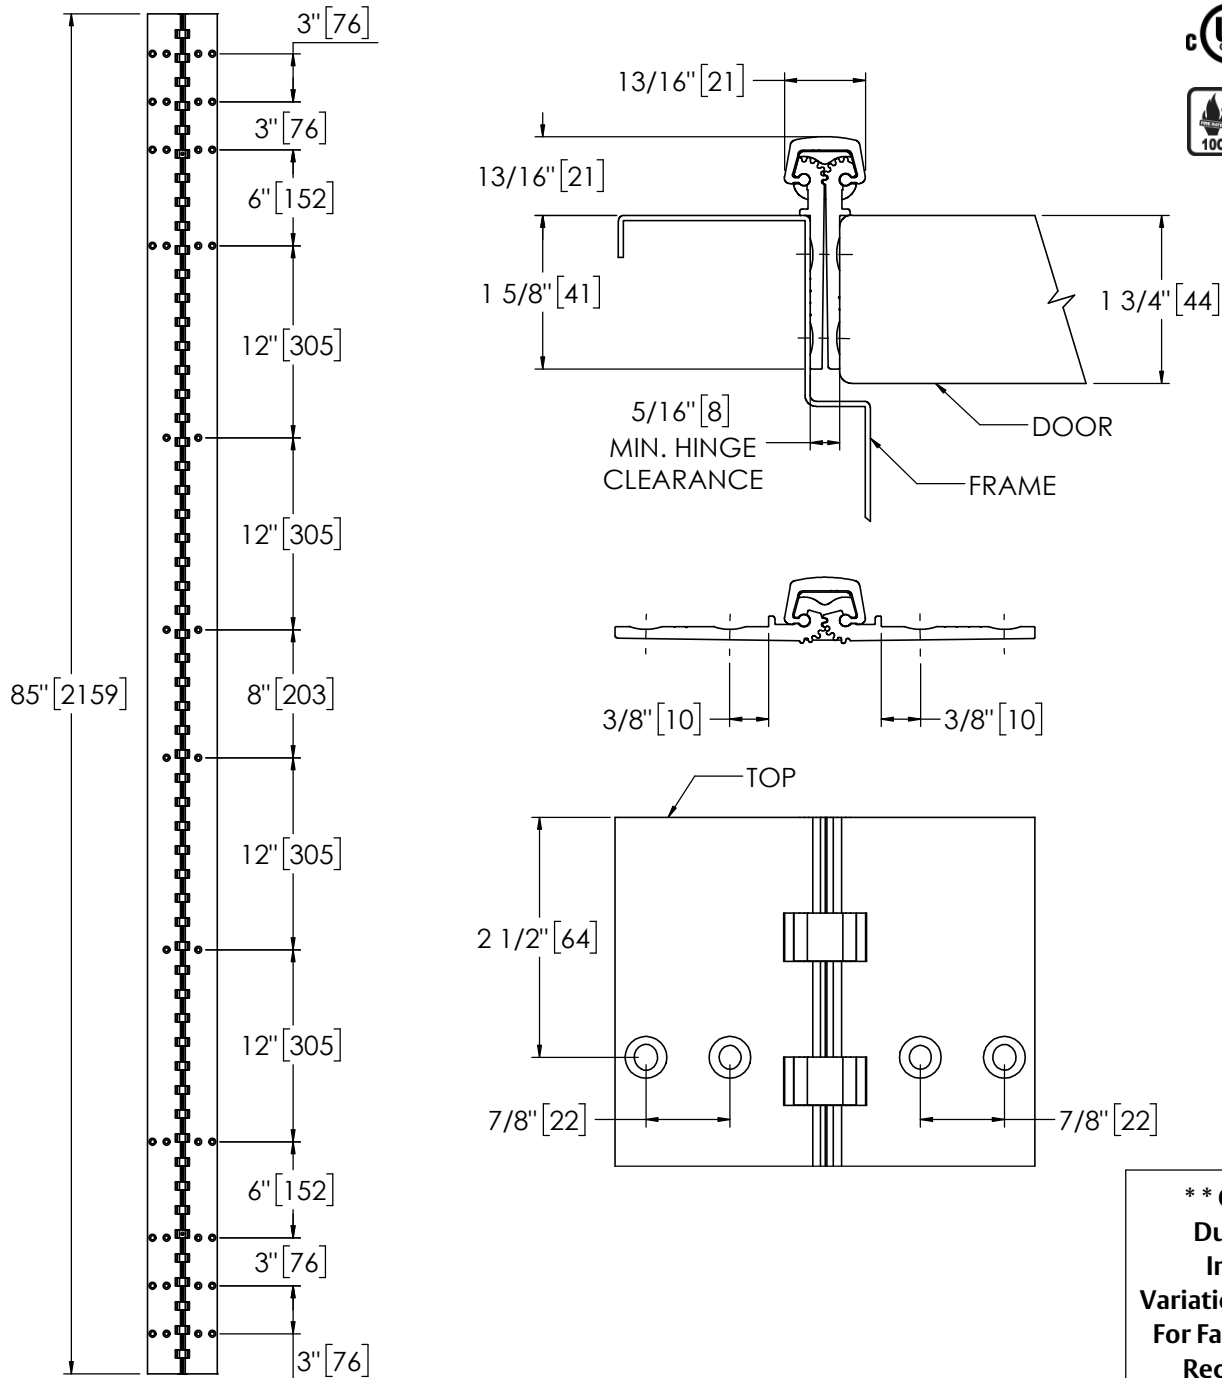

Architectural Door Accessories

ASSA ABLOY

Pemko 85" X-SERIES KAWNEER - 1100 SERIES

The global leader in
door opening solutions

**** CAUTION ****
Due to Frame
Installation
Variations, Pre-drilling
For Fasteners IS NOT
Recommended