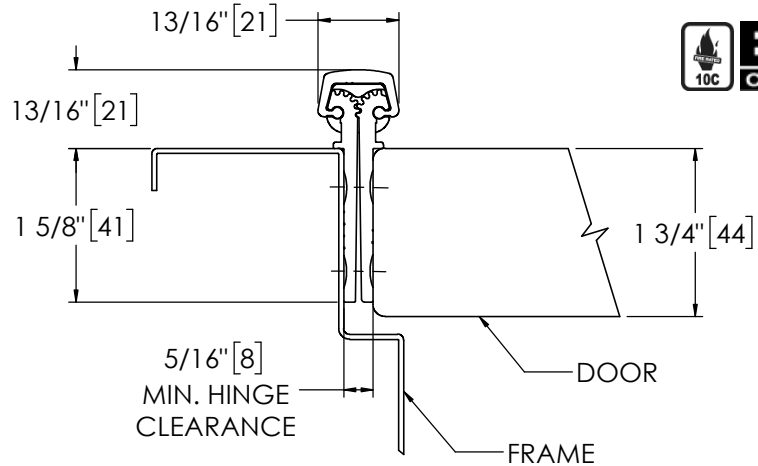

Architectural Door Accessories

ASSA ABLOY

Pemko 85" X-SERIES KAWNEER HD

The global leader in
door opening solutions

**** CAUTION ****
Due to Frame
Installation
Variations, Pre-drilling
For Fasteners IS NOT
Recommended