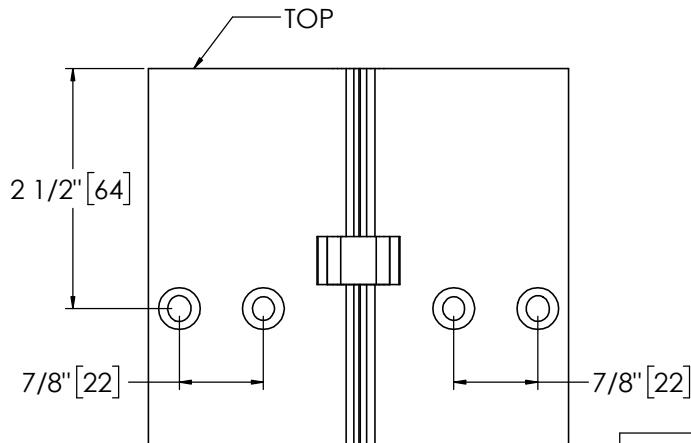

Architectural Door Accessories

ASSA ABLOY

Pemko 85" X-SERIES KAWNEER HD

The global leader in
door opening solutions

**** CAUTION ****
Due to Frame
Installation
Variations, Pre-drilling
For Fasteners IS NOT
Recommended