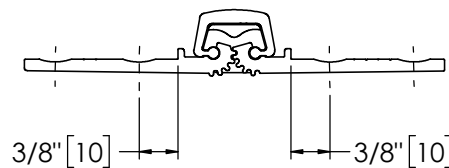

Architectural Door Accessories

ASSA ABLOY

Pemko 85" X-SERIES KAWNEER HD

The global leader in
door opening solutions

**** CAUTION ****
Due to Frame
Installation
Variations, Pre-drilling
For Fasteners IS NOT
Recommended