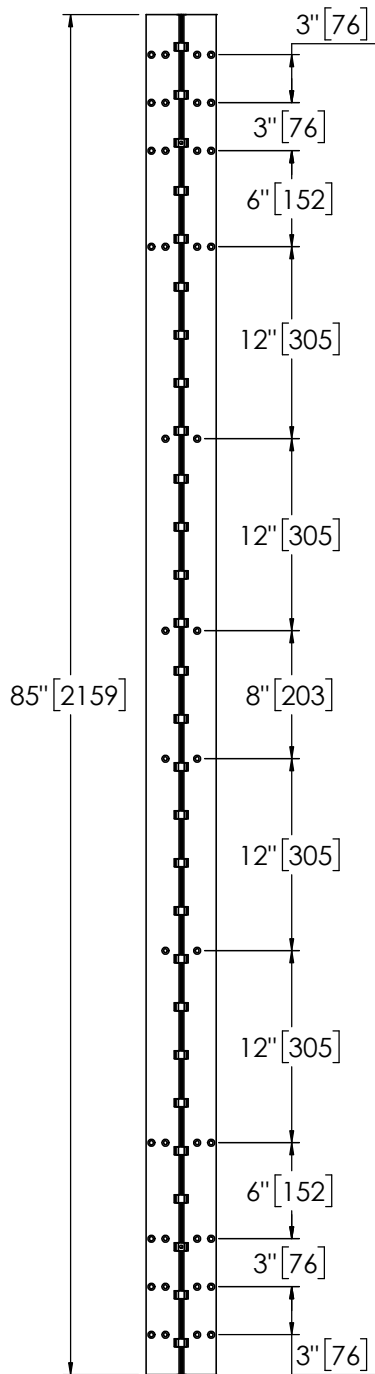

Architectural Door Accessories

ASSA ABLOY

Pemko 85" X-SERIES KAWNEER HD

The global leader in
door opening solutions

**** CAUTION ****
Due to Frame
Installation
Variations, Pre-drilling
For Fasteners IS NOT
Recommended

USA:
Ventura, CA 93003
Phone: 800.283.9988

Memphis, TN 38141
Phone: 800.824.3018

Canada:
Vancouver, BC V2T6W3
Phone: 877.535.7888

Toronto, ON L4K4T9
Phone: 877.535.7888