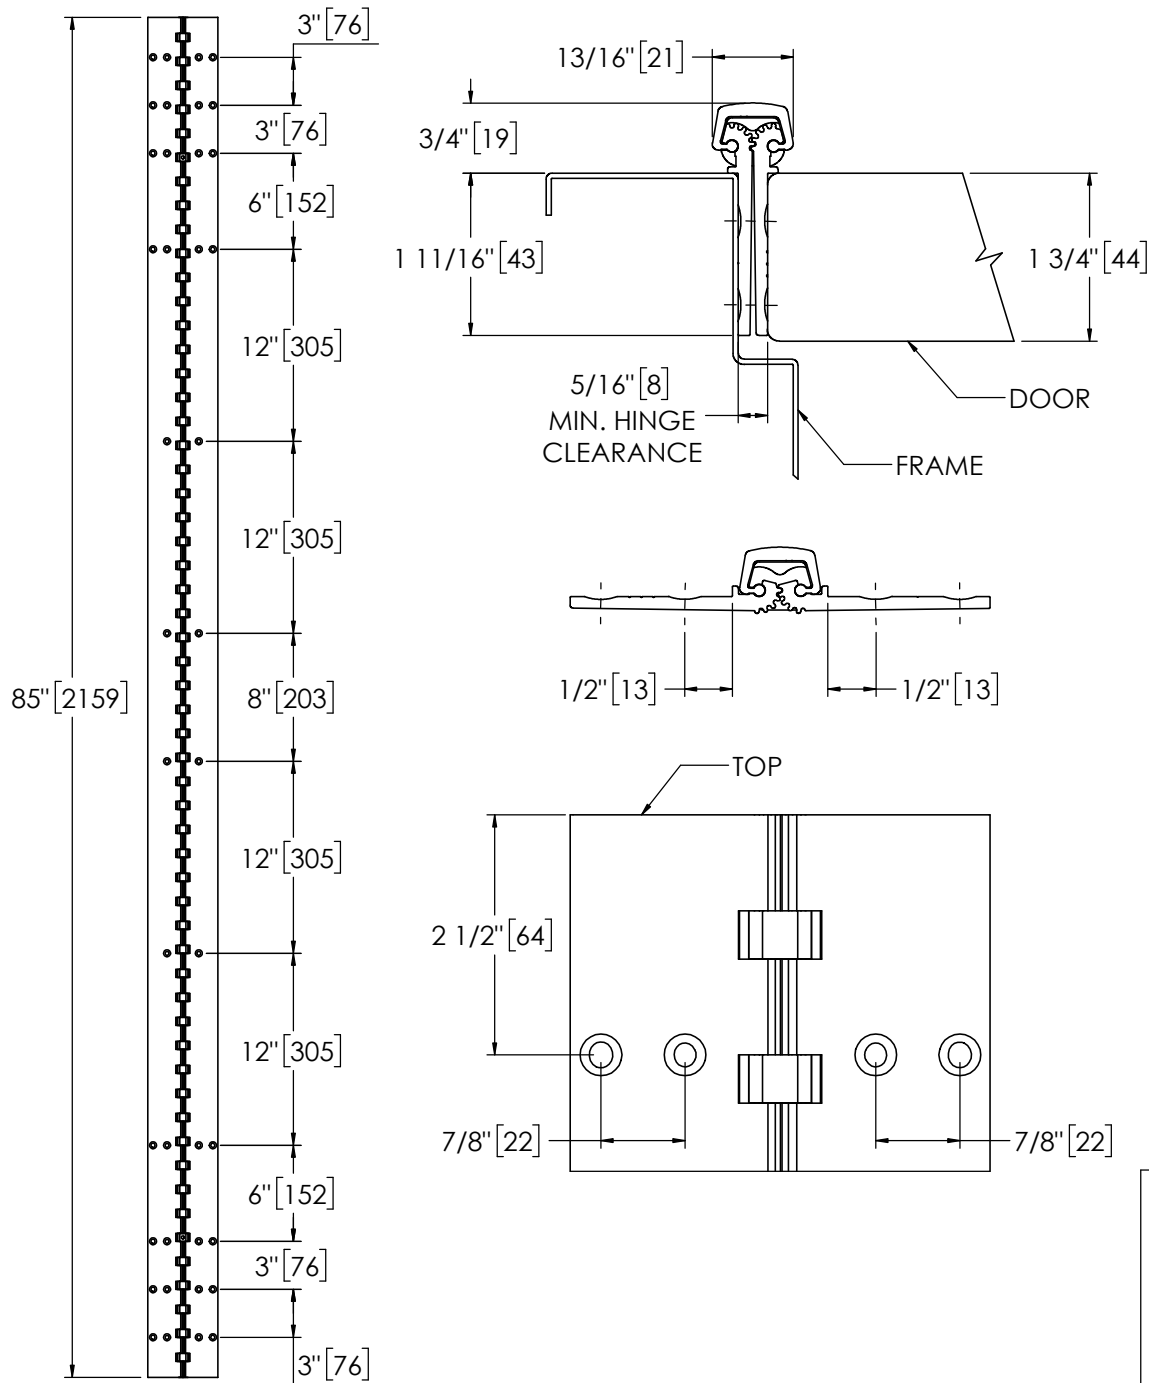

## Pemko 85" X-SERIES SHORT LEAF FLUSH - 1100 SERIES

The global leader in  
door opening solutions

**\*\* CAUTION \*\***  
Due to Frame  
Installation  
Variations, Pre-drilling  
For Fasteners IS NOT  
Recommended