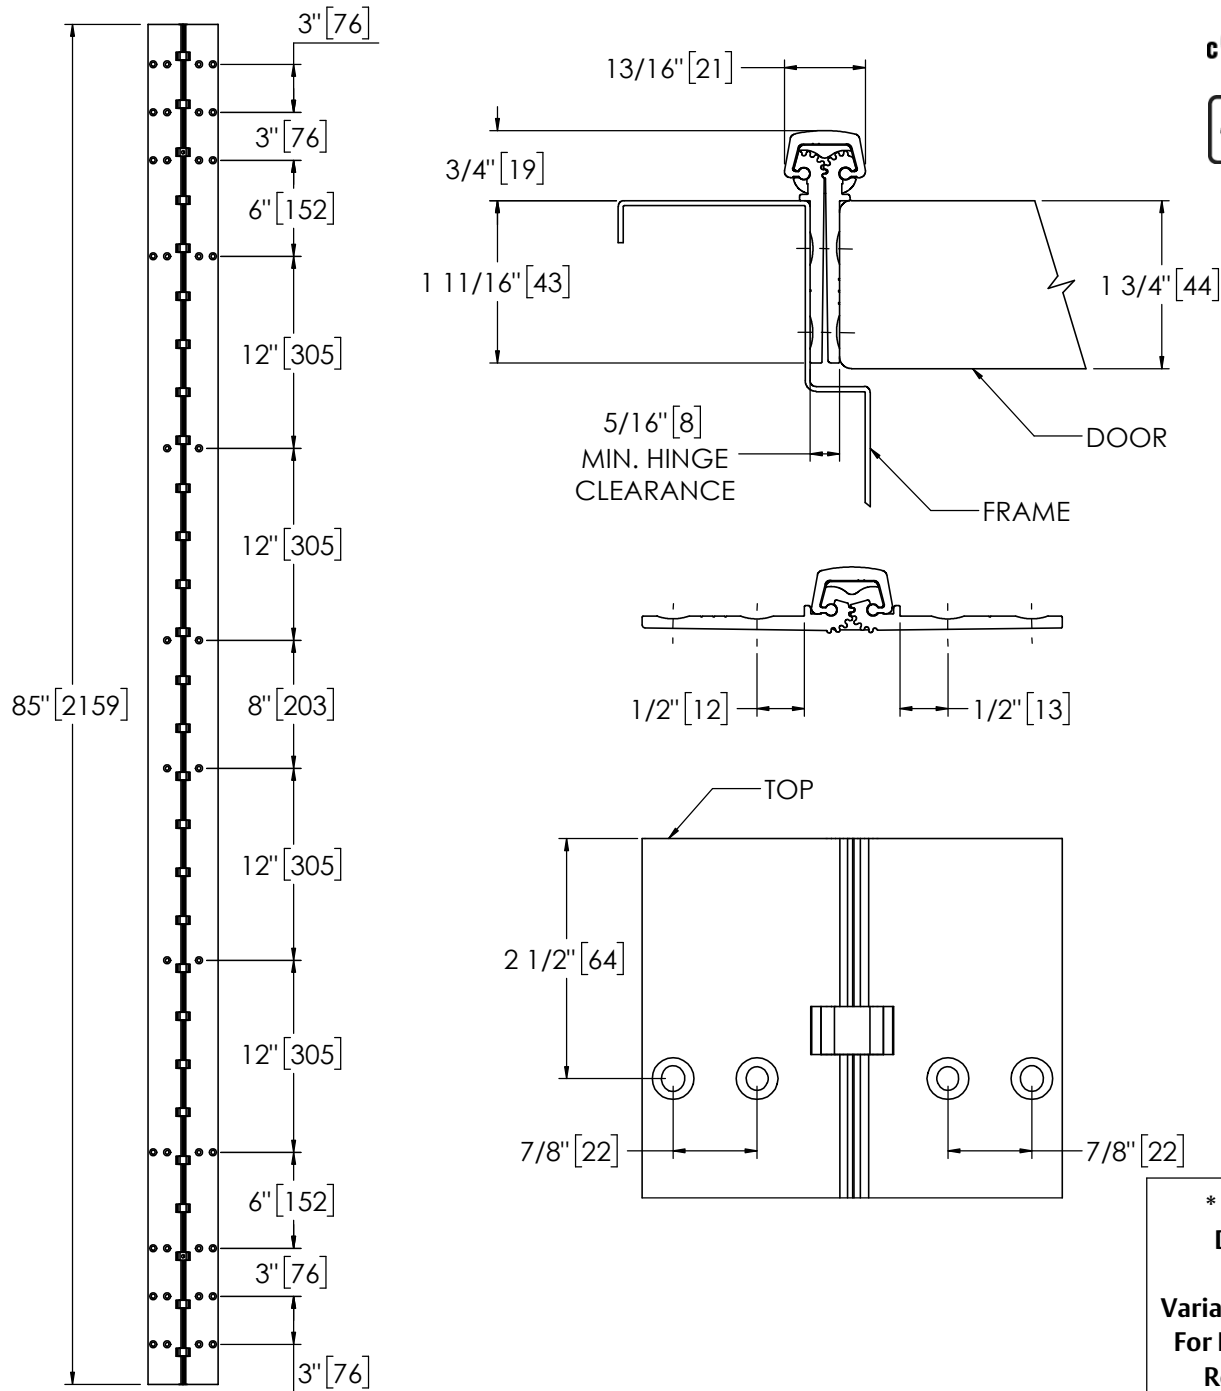

Architectural Door Accessories

ASSA ABLOY

Pemko 85" X-SERIES SHORT LEAF FLUSH HD

The global leader in
door opening solutions

**** CAUTION ****
Due to Frame
Installation
Variations, Pre-drilling
For Fasteners IS NOT
Recommended