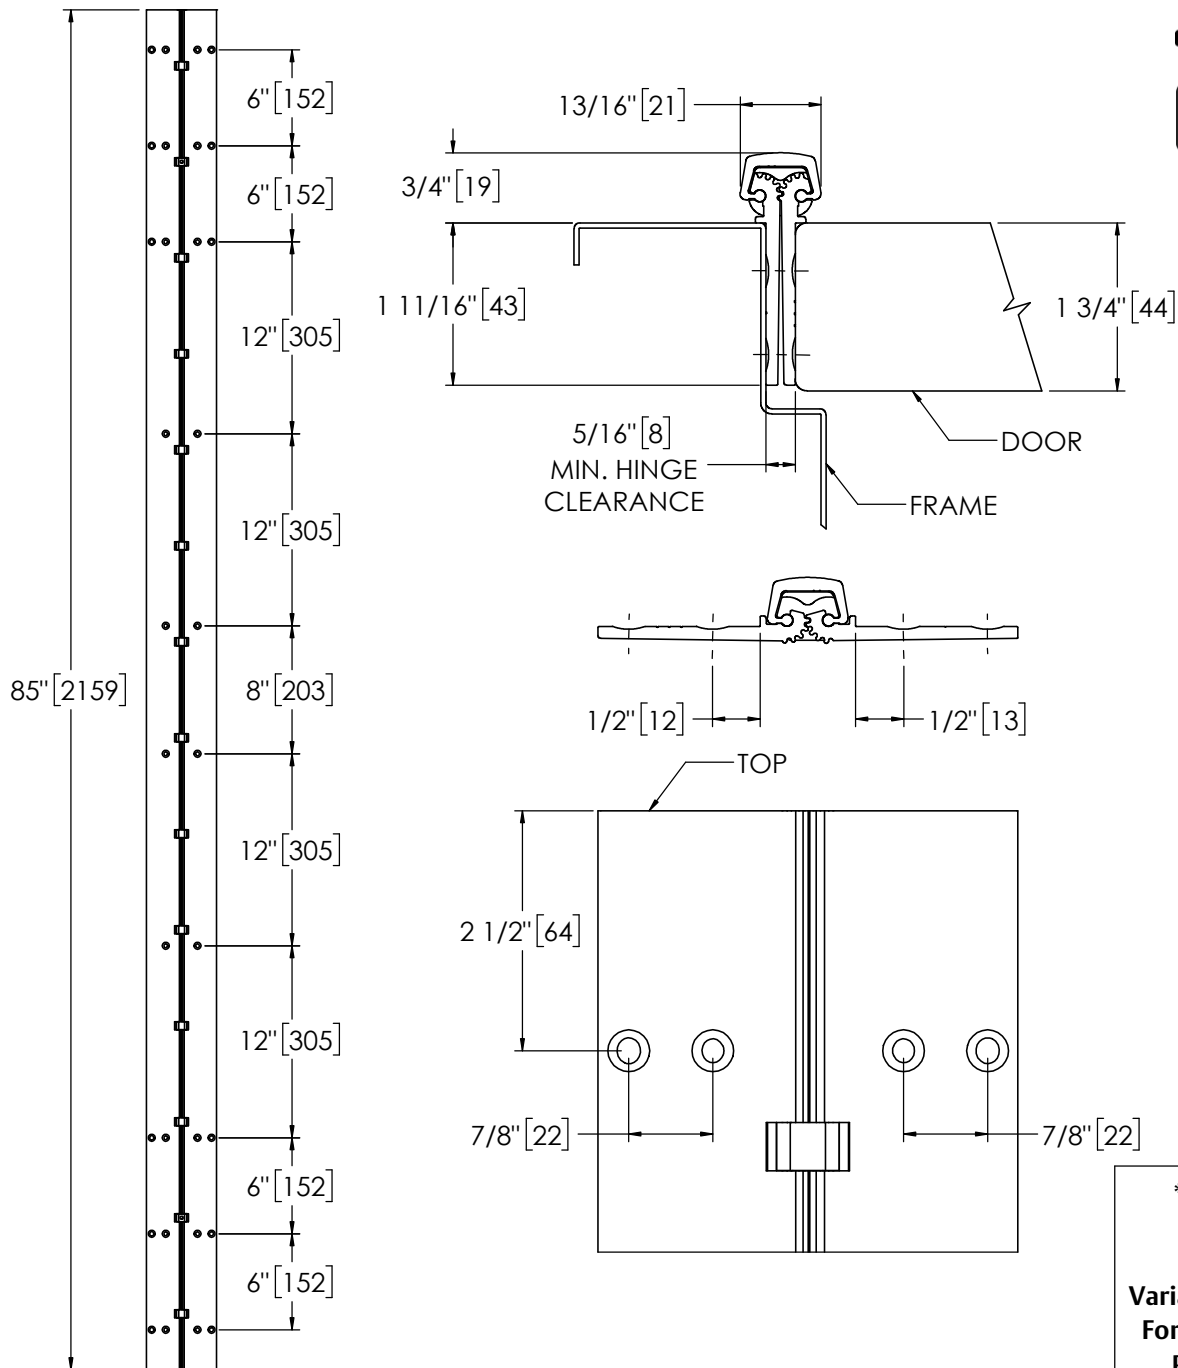

Architectural Door Accessories

ASSA ABLOY

Pemko 85" X-SERIES SHORT LEAF FLUSH

The global leader in
door opening solutions

**** CAUTION ****
Due to Frame
Installation
Variations, Pre-drilling
For Fasteners IS NOT
Recommended