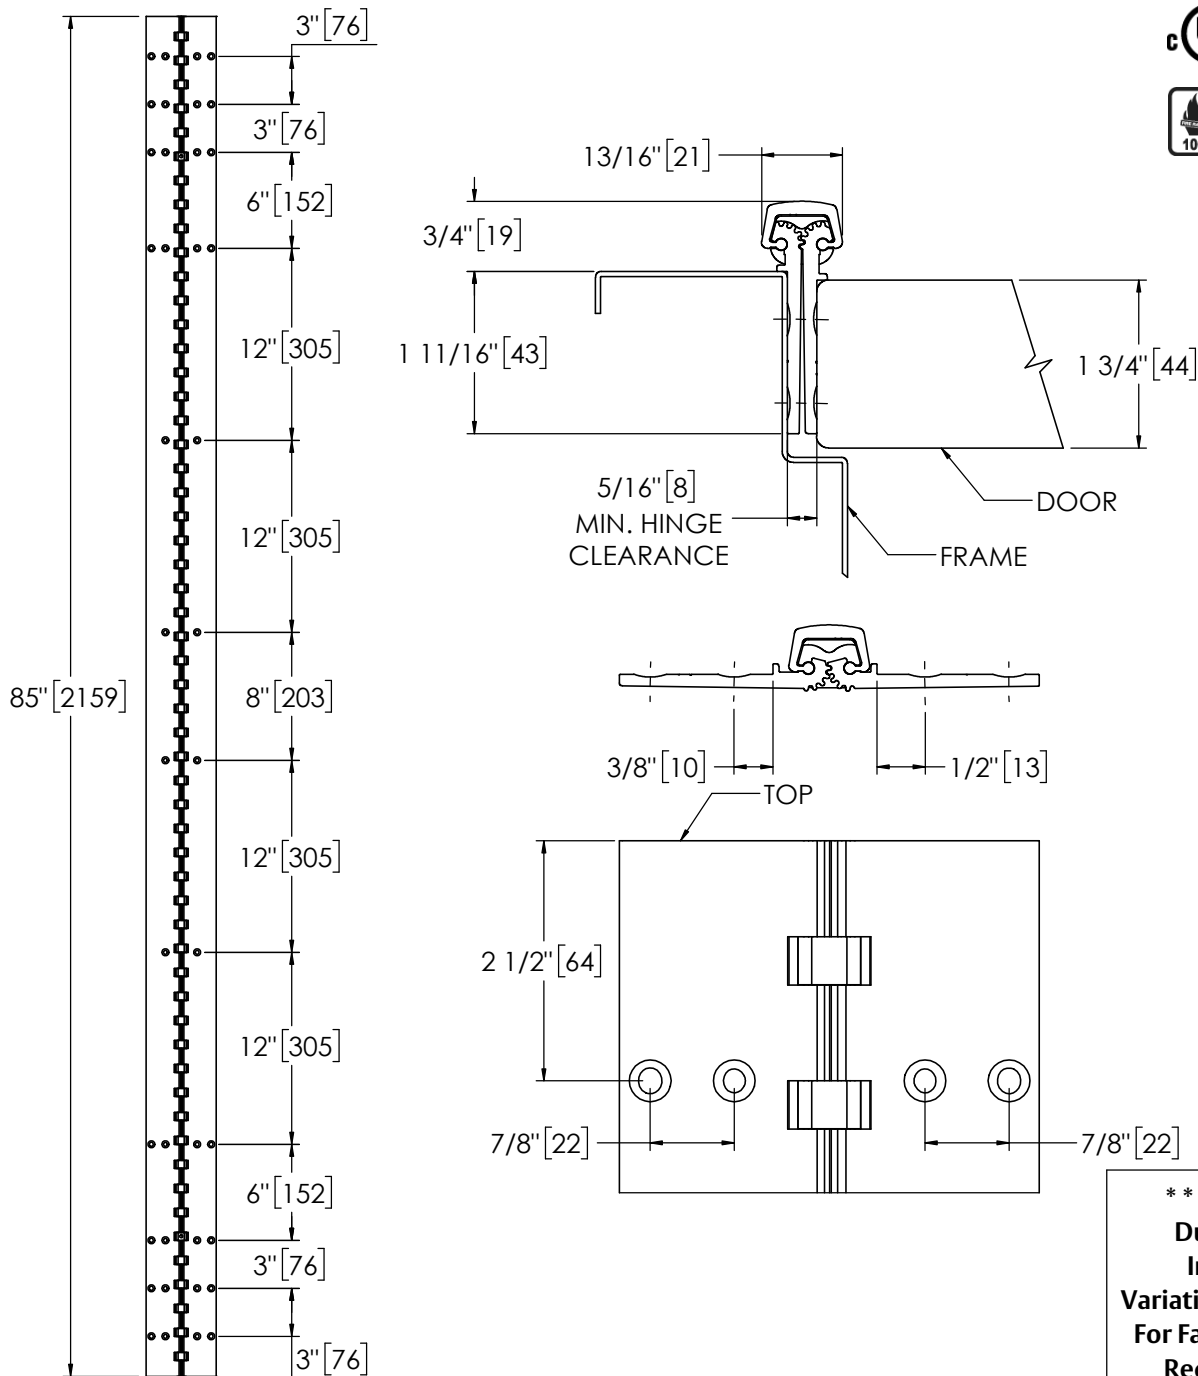

Architectural Door Accessories

ASSA ABLOY

Pemko 85" X-SERIES SHORT LEAF INSET - 1100 SERIES

The global leader in
door opening solutions

**** CAUTION ****
Due to Frame
Installation
Variations, Pre-drilling
For Fasteners IS NOT
Recommended