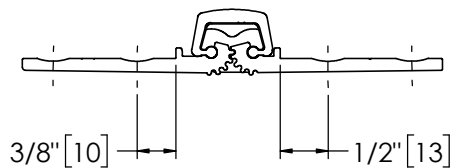

Architectural Door Accessories

ASSA ABLOY

Pemko 85" X-SERIES SHORT LEAF INSET HD

The global leader in
door opening solutions

**** CAUTION ****
Due to Frame
Installation
Variations, Pre-drilling
For Fasteners IS NOT
Recommended