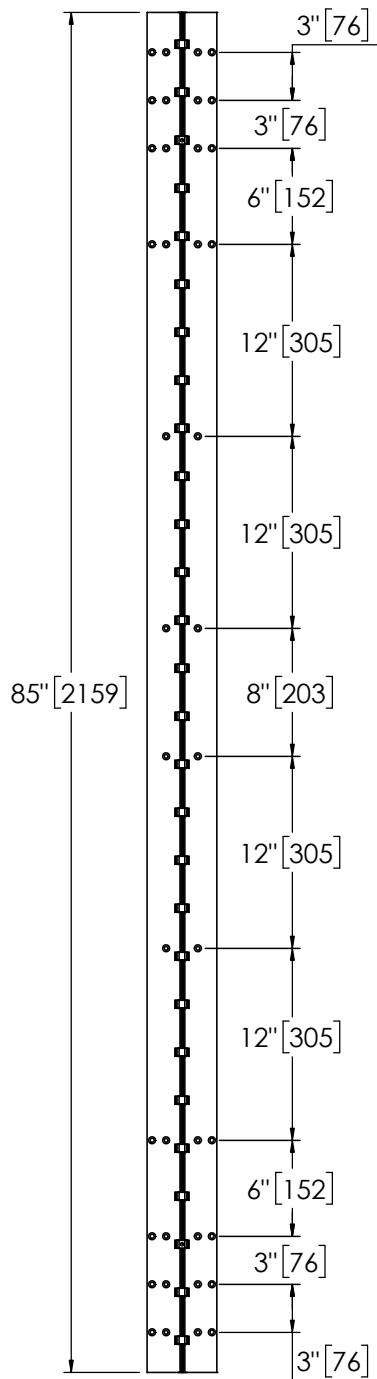

Architectural Door Accessories

ASSA ABLOY

Pemko 85" X-SERIES SHORT LEAF INSET HD

The global leader in
door opening solutions

**** CAUTION ****
Due to Frame
Installation
Variations, Pre-drilling
For Fasteners IS NOT
Recommended

USA:
Ventura, CA 93003
Phone: 800.283.9988

Memphis, TN 38141
Phone: 800.824.3018

Canada:
Vancouver, BC V2T6W3
Phone: 877.535.7888

Toronto, ON L4K4T9
Phone: 877.535.7888
T - 630 - XI85HD
REV 1 - 02/18