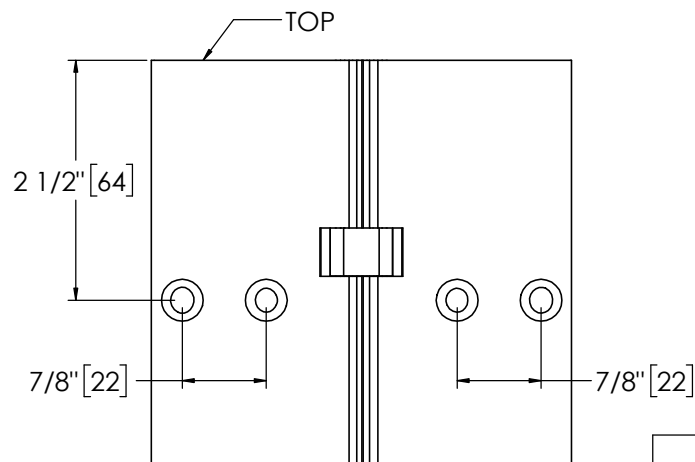

Architectural Door Accessories

ASSA ABLOY

Pemko 85" X-SERIES SHORT LEAF INSET HD

The global leader in
door opening solutions

**** CAUTION ****
Due to Frame
Installation
Variations, Pre-drilling
For Fasteners IS NOT
Recommended