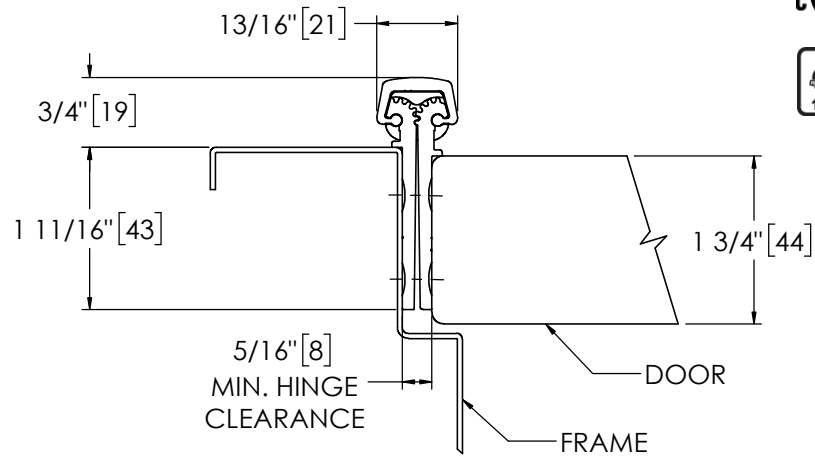

Architectural Door Accessories

ASSA ABLOY

Pemko 85" X-SERIES SHORT LEAF INSET HD

The global leader in
door opening solutions

**** CAUTION ****
Due to Frame
Installation
Variations, Pre-drilling
For Fasteners IS NOT
Recommended