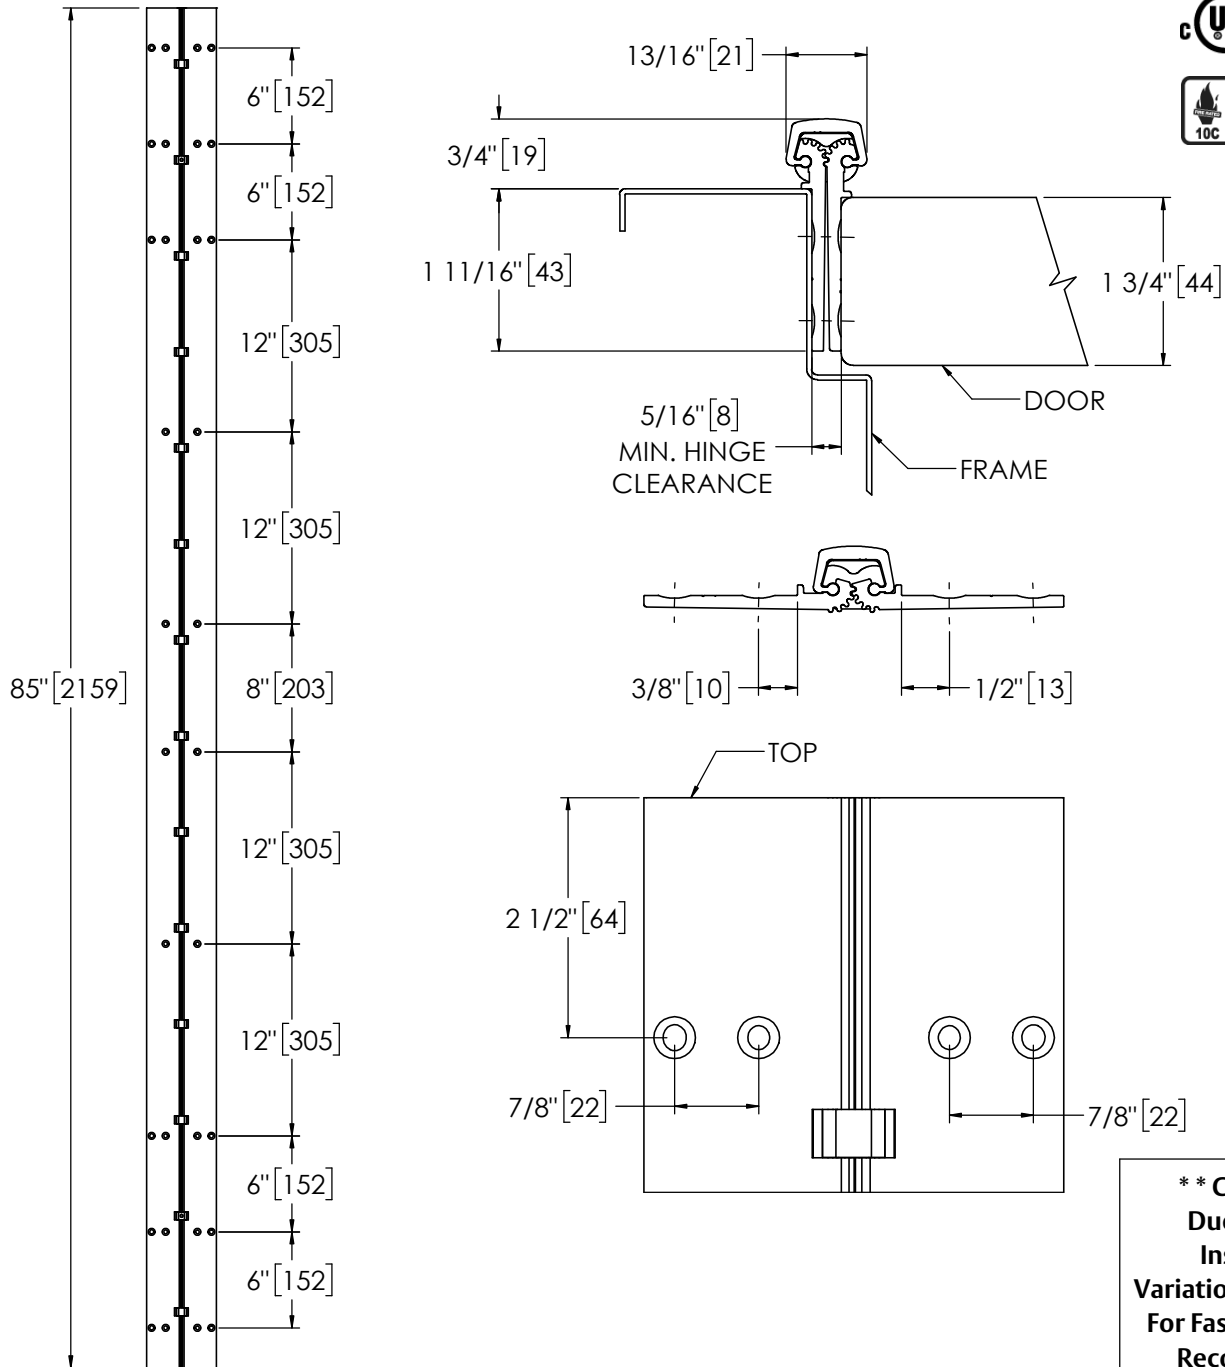

Architectural Door Accessories

ASSA ABLOY

Pemko 85" X-SERIES SHORT LEAF INSET

The global leader in
door opening solutions

**** CAUTION ****
Due to Frame
Installation
Variations, Pre-drilling
For Fasteners IS NOT
Recommended