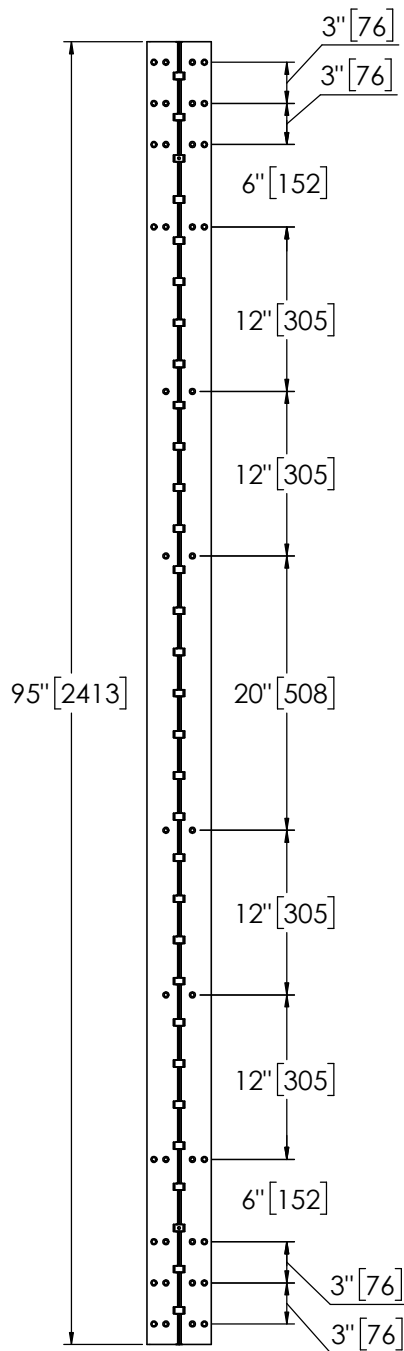

Architectural Door Accessories

ASSA ABLOY

Pemko 95" FULL MORTISE HD

The global leader in
door opening solutions

**** CAUTION ****
Due to Frame
Installation
Variations, Pre-drilling
For Fasteners IS NOT
Recommended