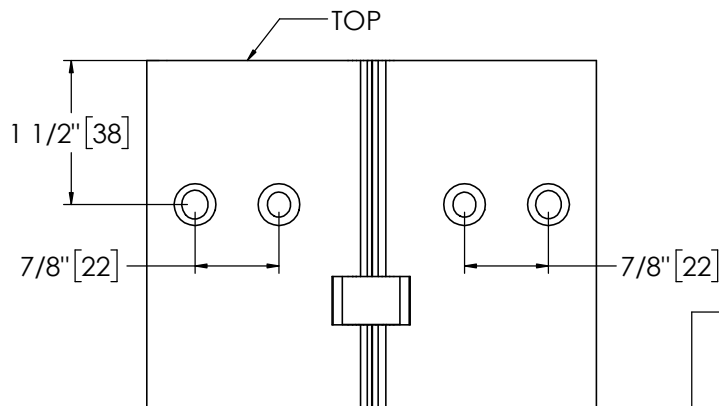

Architectural Door Accessories

ASSA ABLOY

Pemko 95" FULL MORTISE HD

The global leader in
door opening solutions

**** CAUTION ****
Due to Frame
Installation
Variations, Pre-drilling
For Fasteners IS NOT
Recommended