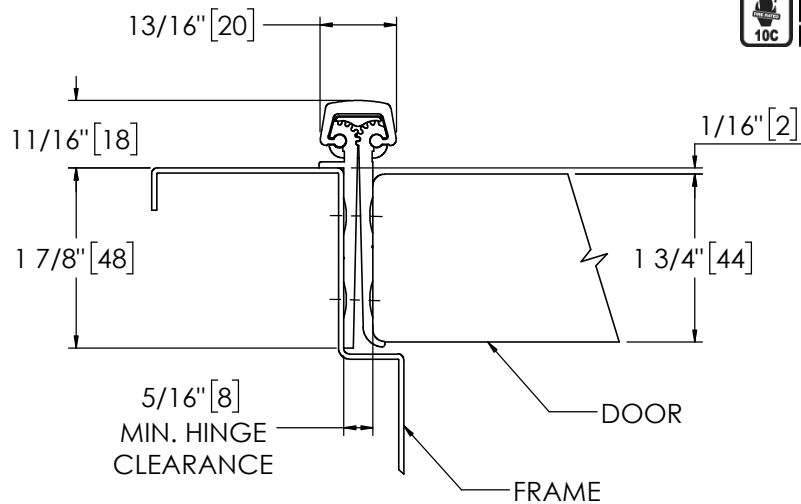

Architectural Door Accessories

ASSA ABLOY

Pemko 95" FULL MORTISE HD

The global leader in
door opening solutions

**** CAUTION ****
Due to Frame
Installation
Variations, Pre-drilling
For Fasteners IS NOT
Recommended