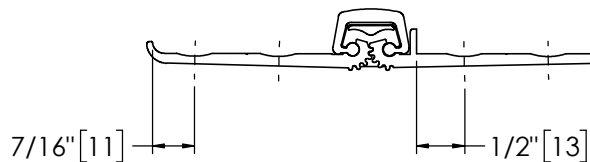

Architectural Door Accessories

ASSA ABLOY

Pemko 95" FULL MORTISE HD

The global leader in
door opening solutions

**** CAUTION ****
Due to Frame
Installation
Variations, Pre-drilling
For Fasteners IS NOT
Recommended