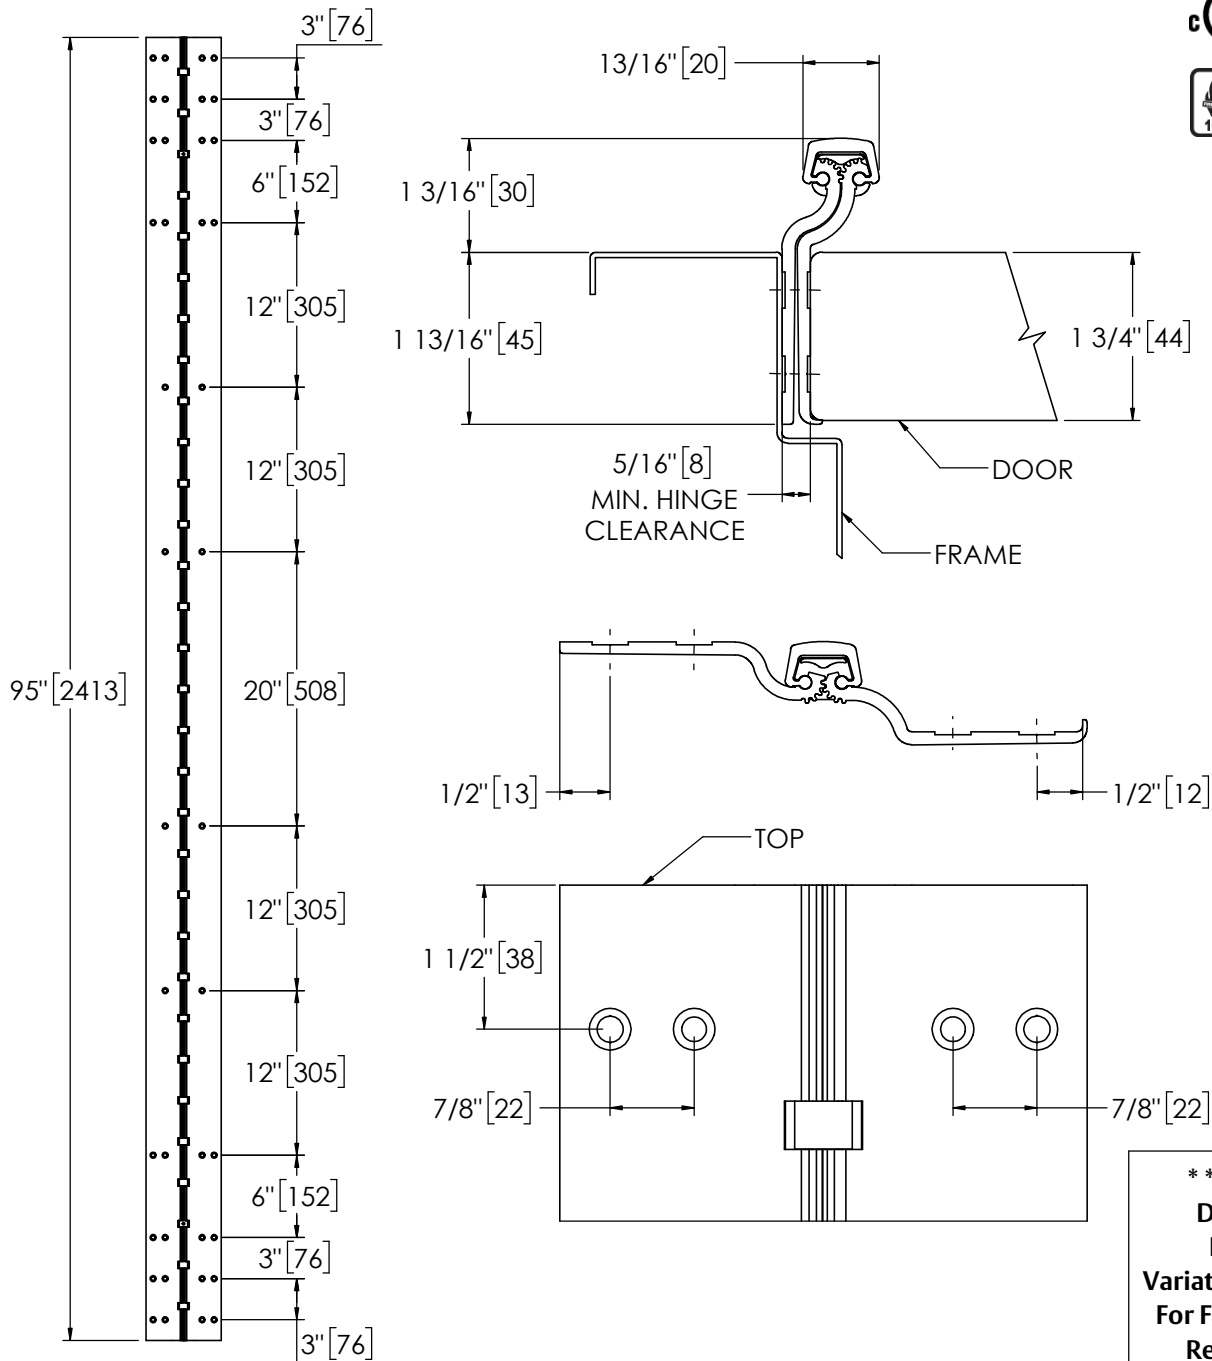

## Pemko 95" FULL MORTISE RAISED GEAR HD

The global leader in  
door opening solutions

**\*\* CAUTION \*\***  
Due to Frame  
Installation  
Variations, Pre-drilling  
For Fasteners IS NOT  
Recommended