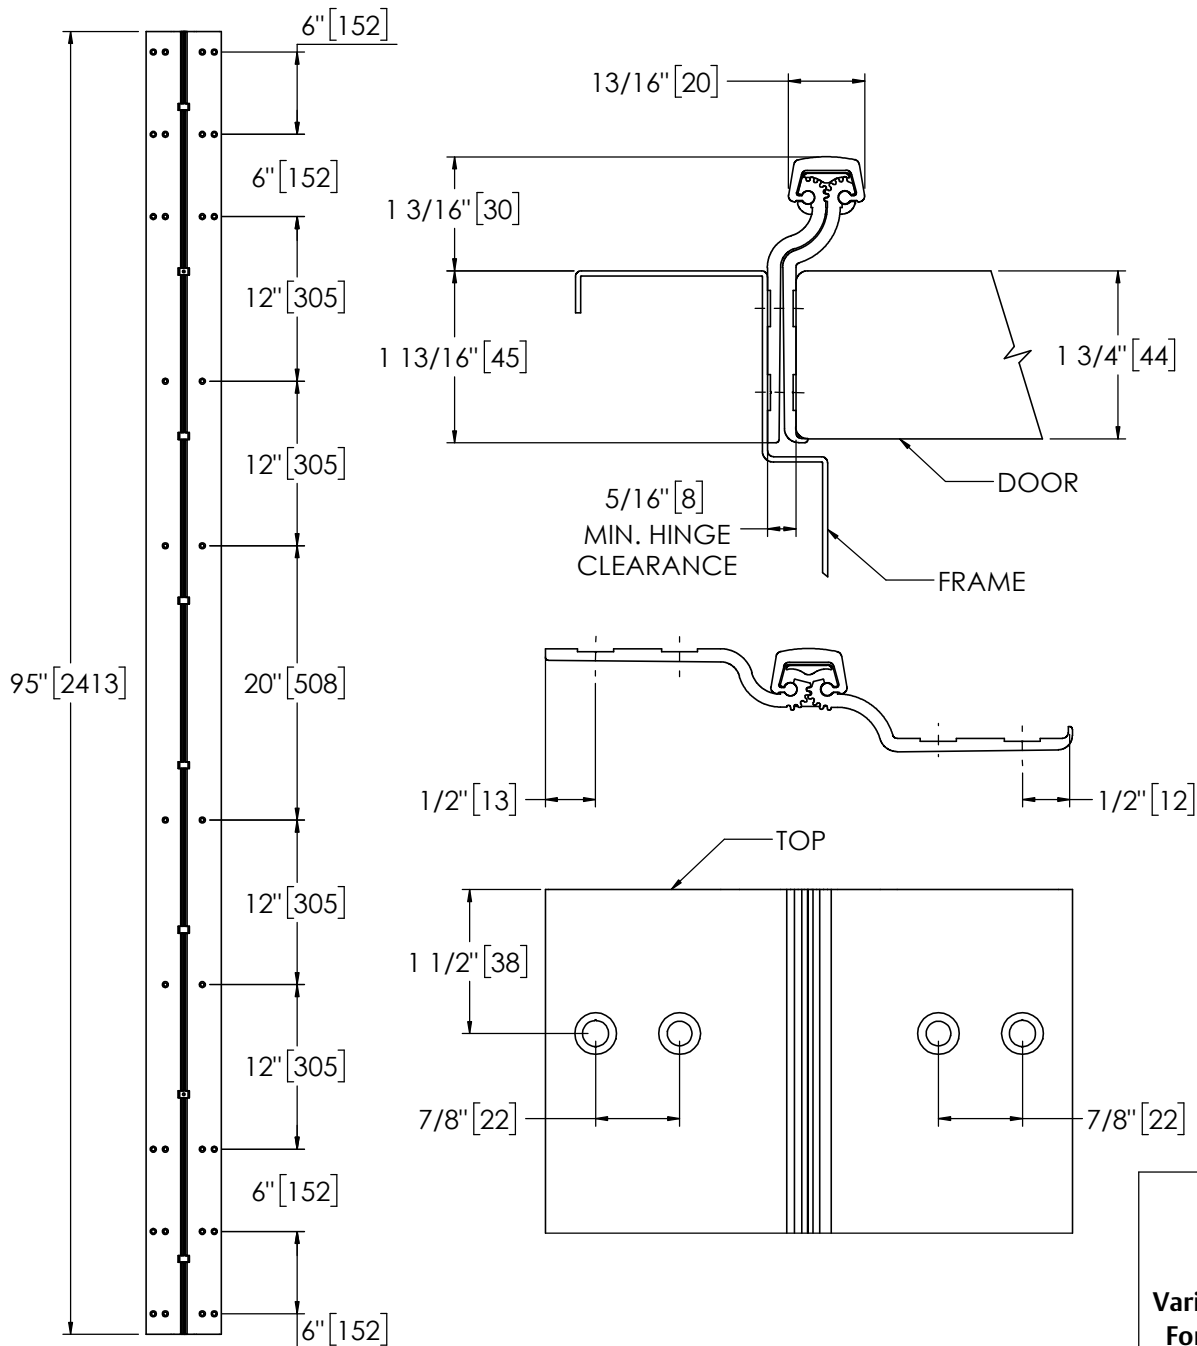

Architectural Door Accessories

ASSA ABLOY

Pemko 95" FULL MORTISE RAISED GEAR RESIDENTIAL

The global leader in
door opening solutions

**** CAUTION ****
Due to Frame
Installation
Variations, Pre-drilling
For Fasteners IS NOT
Recommended