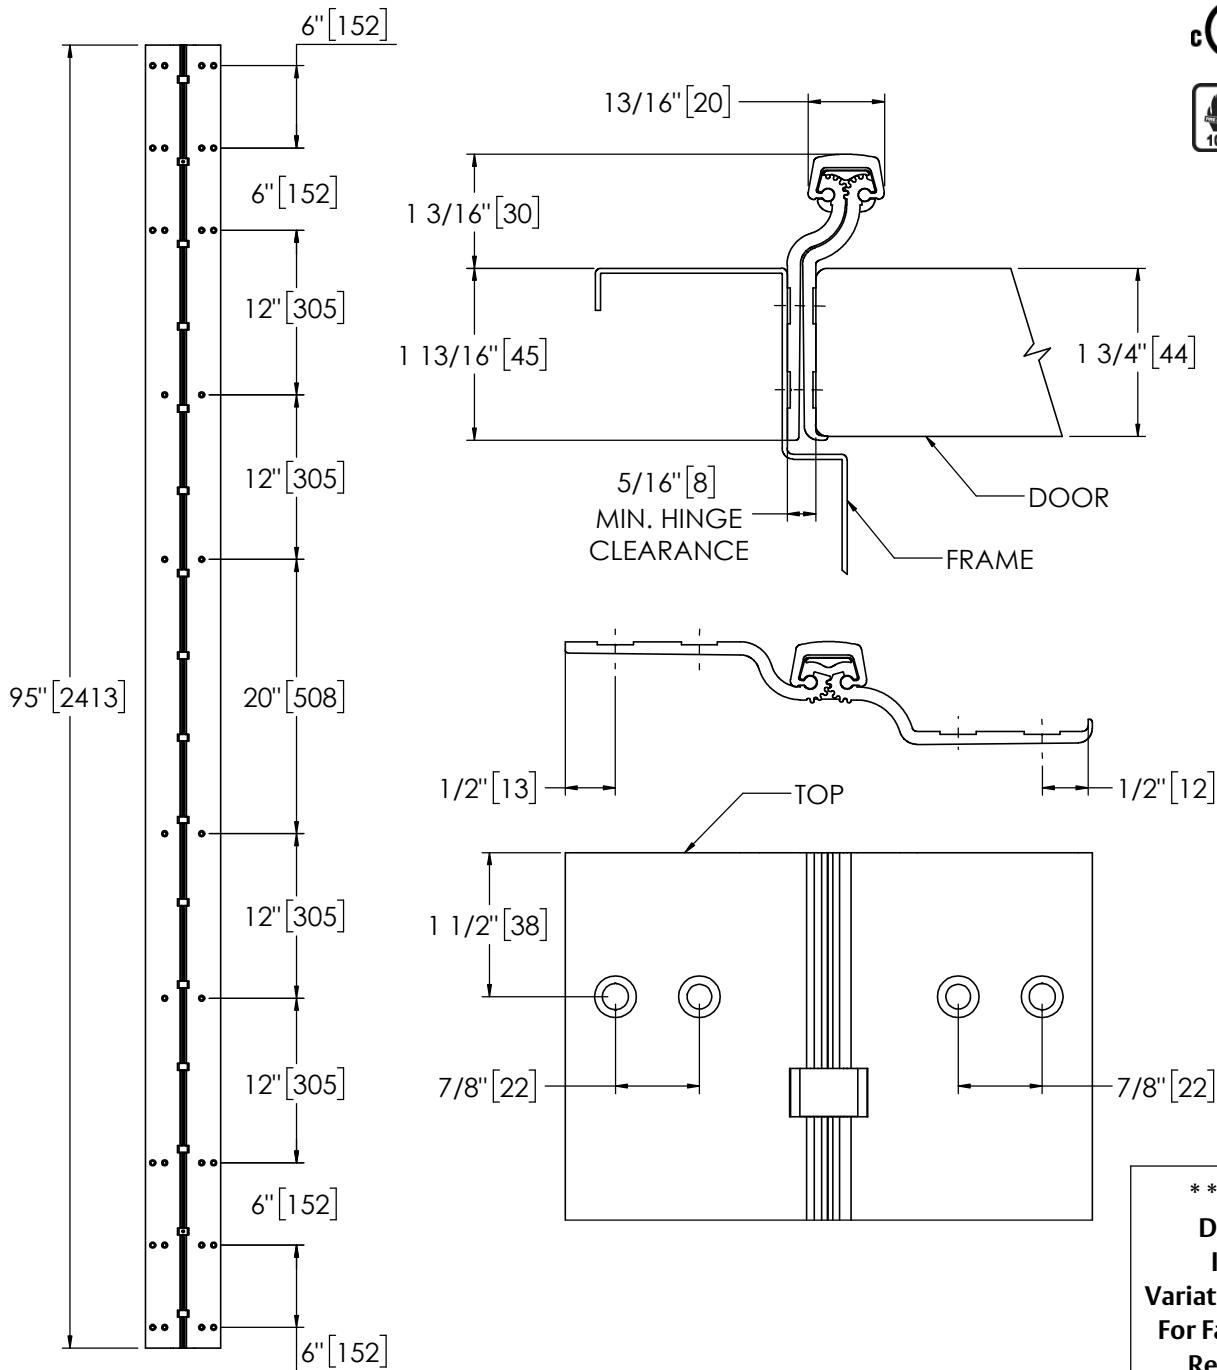

## Pemko 95" FULL MORTISE RAISED GEAR

The global leader in  
door opening solutions

**\*\* CAUTION \*\***  
Due to Frame  
Installation  
Variations, Pre-drilling  
For Fasteners IS NOT  
Recommended

USA:  
Ventura, CA 93003  
Phone: 800.283.9988