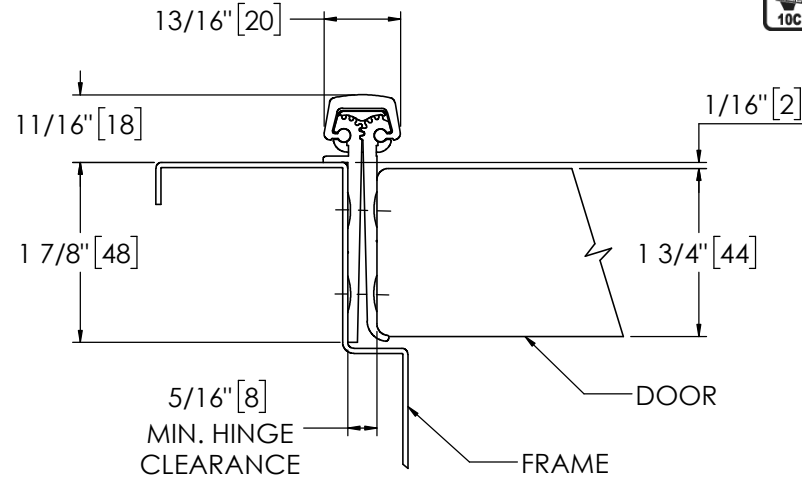

Architectural Door Accessories

ASSA ABLOY

Pemko 95" FULL MORTISE RESIDENTIAL

The global leader in
door opening solutions

**** CAUTION ****
Due to Frame
Installation
Variations, Pre-drilling
For Fasteners IS NOT
Recommended