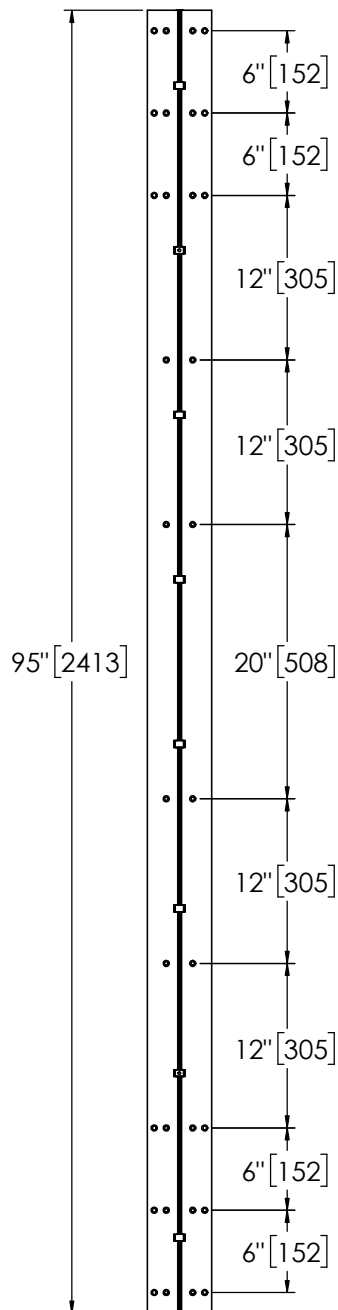

Architectural Door Accessories

ASSA ABLOY

Pemko 95" FULL MORTISE RESIDENTIAL

The global leader in
door opening solutions

**** CAUTION ****
Due to Frame
Installation
Variations, Pre-drilling
For Fasteners IS NOT
Recommended

USA:
Ventura, CA 93003
Phone: 800.283.9988

Memphis, TN 38141
Phone: 800.824.3018

Canada:
Vancouver, BC V2T6W3
Phone: 877.535.7888

Toronto, ON L4K4T9
Phone: 877.535.7888
T - 023 - FM95RES
REV 1 - 02/18