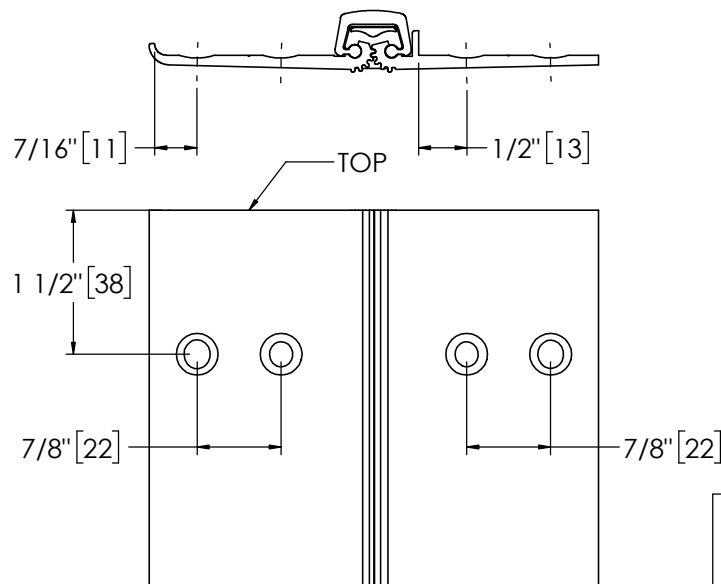

Architectural Door Accessories

ASSA ABLOY

Pemko 95" FULL MORTISE RESIDENTIAL

The global leader in
door opening solutions

**** CAUTION ****
Due to Frame
Installation
Variations, Pre-drilling
For Fasteners IS NOT
Recommended