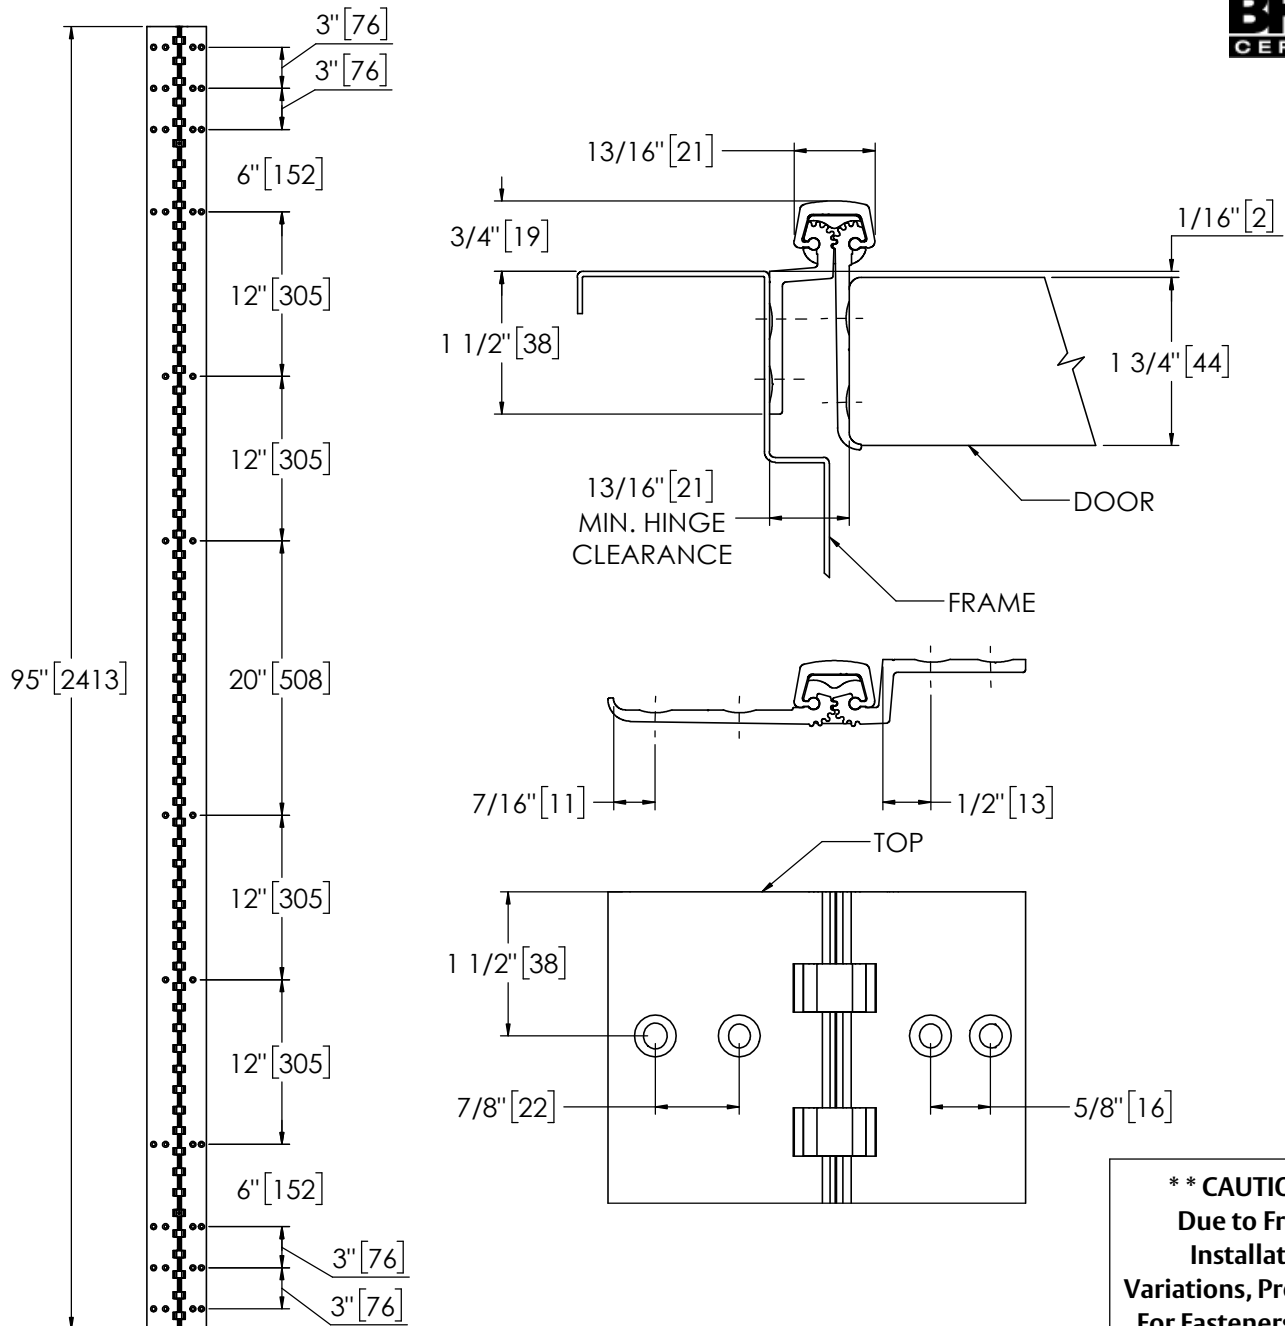

Architectural Door Accessories

ASSA ABLOY

Pemko 95" FULL MORTISE SAFETY - 1100 SERIES

The global leader in
door opening solutions

**** CAUTION ****
Due to Frame
Installation
Variations, Pre-drilling
For Fasteners IS NOT
Recommended