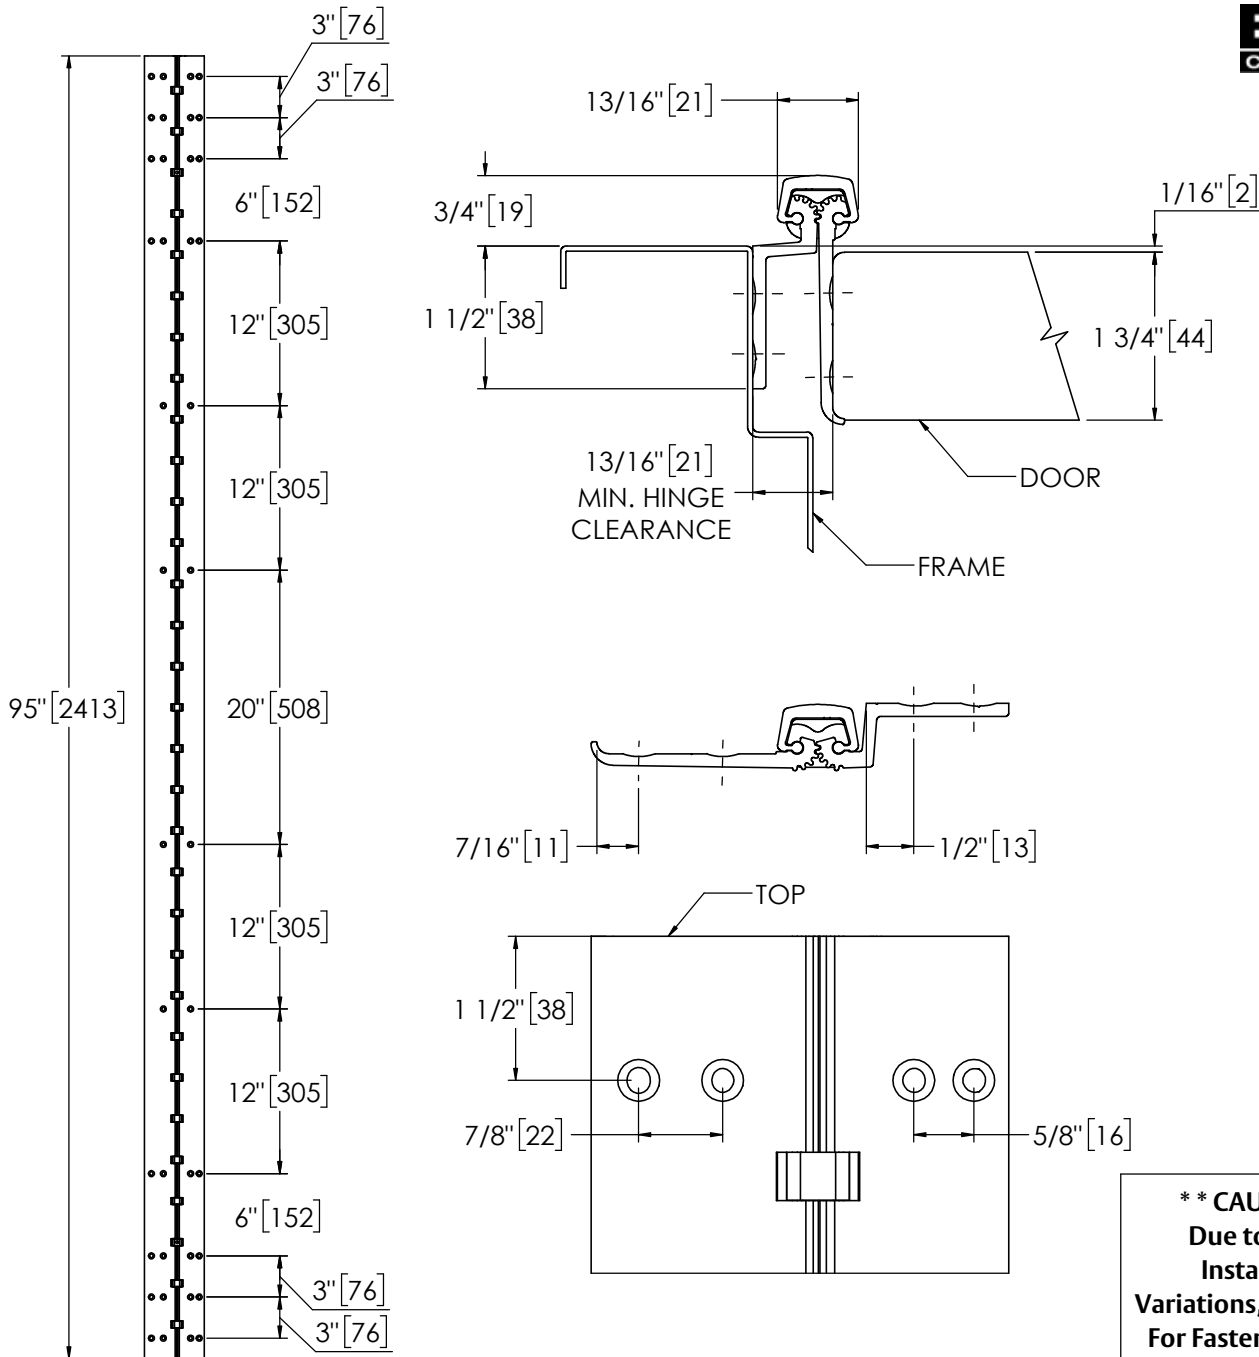

## Pemko 95" FULL MORTISE SAFETY HD

The global leader in  
door opening solutions

**\*\* CAUTION \*\***  
Due to Frame  
Installation  
Variations, Pre-drilling  
For Fasteners IS NOT  
Recommended

USA:  
Ventura, CA 93003  
Phone: 800.283.9988