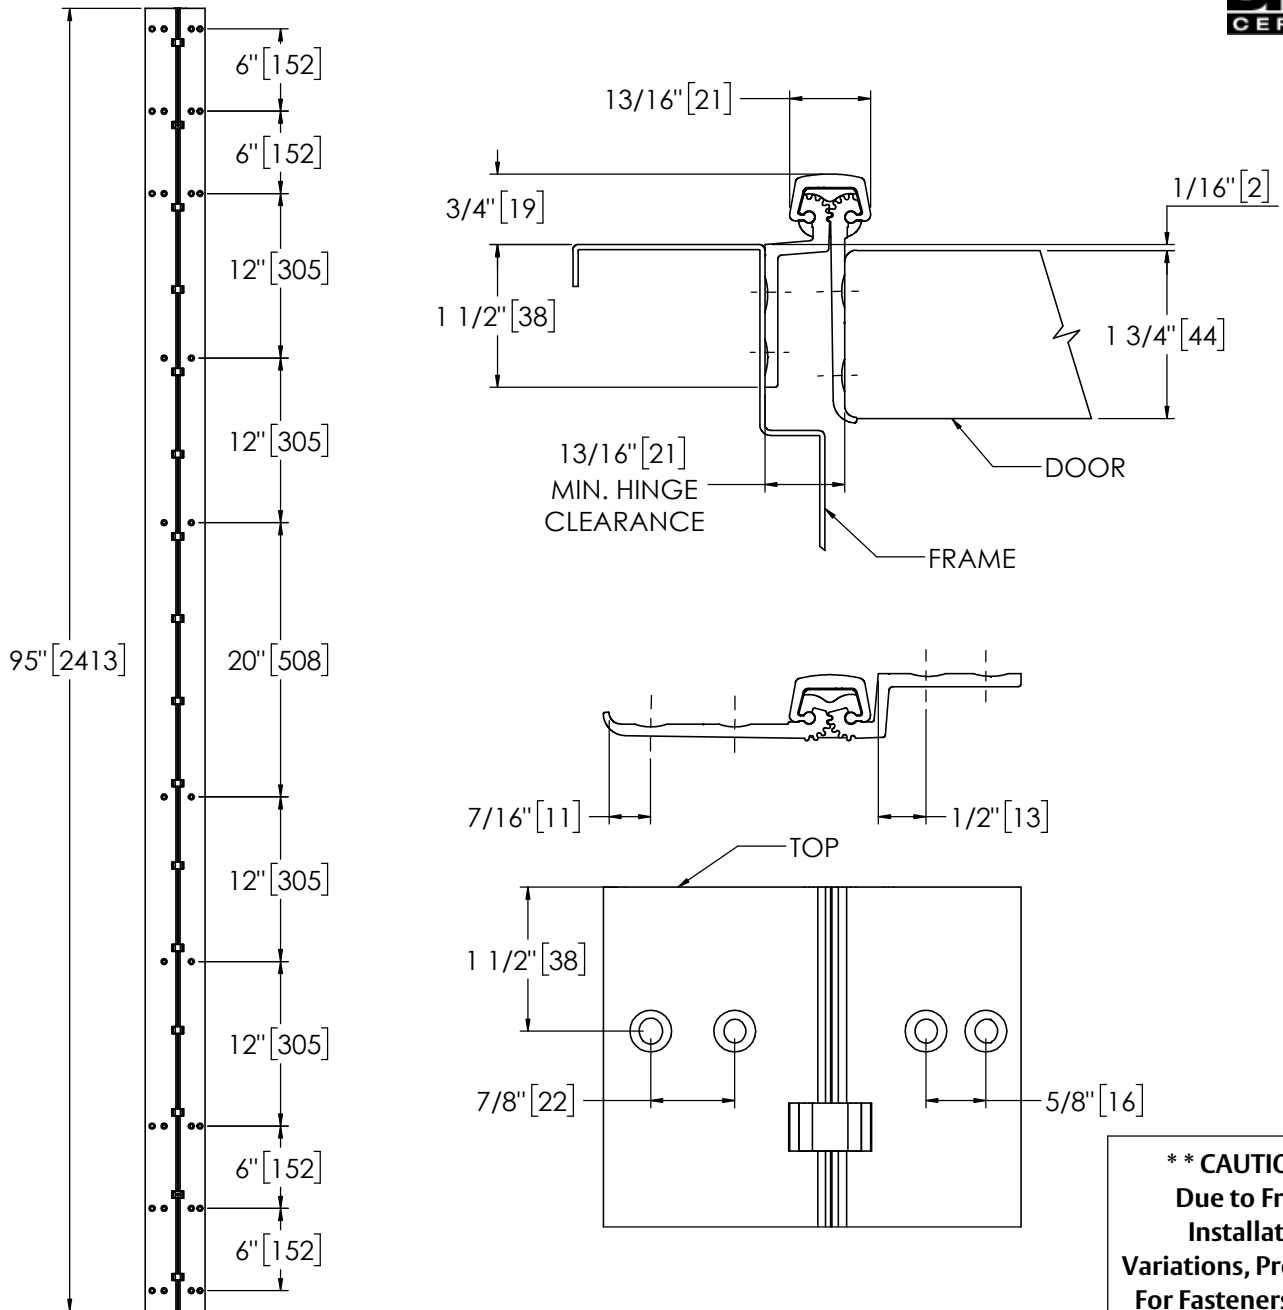

## Pemko 95" FULL MORTISE SAFETY

The global leader in  
door opening solutions

**\*\* CAUTION \*\***  
Due to Frame  
Installation  
Variations, Pre-drilling  
For Fasteners IS NOT  
Recommended

USA:  
Ventura, CA 93003  
Phone: 800.283.9988