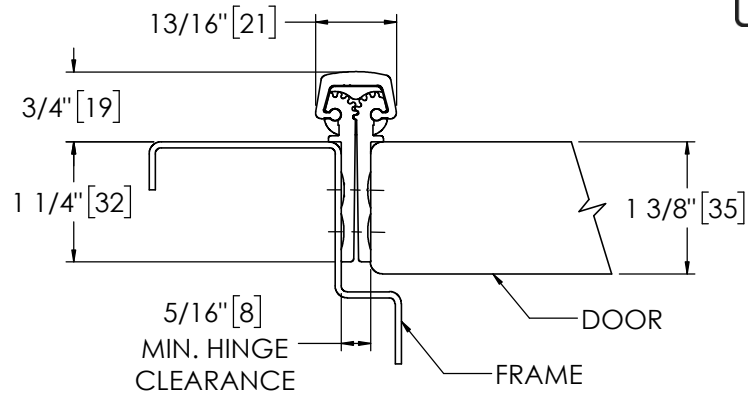

Architectural Door Accessories

ASSA ABLOY

Pemko 95" FULL MORTISE SHORT LEAF FLUSH 1-3/8" - 1100 SERIES

The global leader in
door opening solutions

**** CAUTION ****
Due to Frame
Installation
Variations, Pre-drilling
For Fasteners IS NOT
Recommended