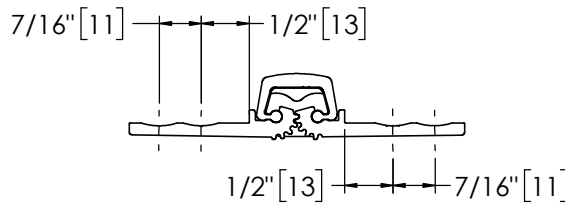

Architectural Door Accessories

ASSA ABLOY

Pemko 95" FULL MORTISE SHORT LEAF FLUSH 1-3/8" - 1100 SERIES

The global leader in
door opening solutions

**** CAUTION ****
Due to Frame
Installation
Variations, Pre-drilling
For Fasteners IS NOT
Recommended