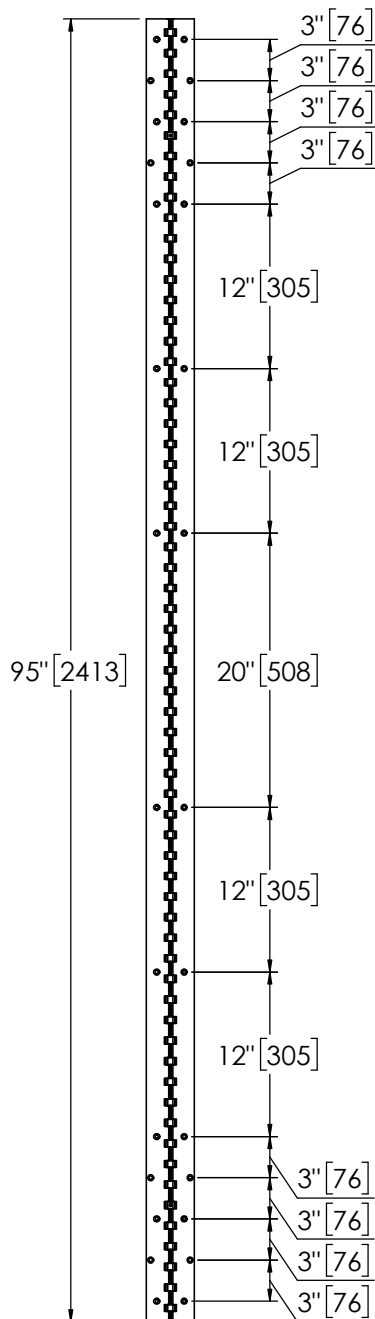

Architectural Door Accessories

ASSA ABLOY

Pemko 95" FULL MORTISE SHORT LEAF FLUSH 1-3/8" - 1100 SERIES

The global leader in
door opening solutions

**** CAUTION ****
Due to Frame
Installation
Variations, Pre-drilling
For Fasteners IS NOT
Recommended