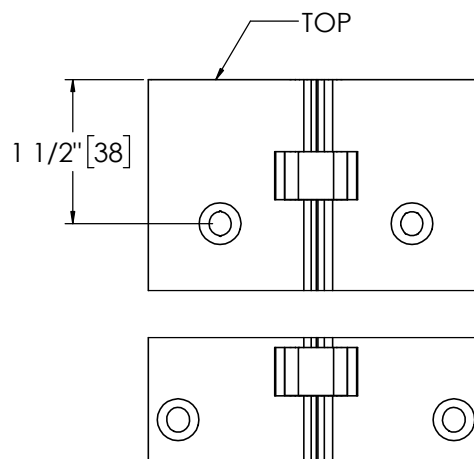

Architectural Door Accessories

ASSA ABLOY

Pemko 95" FULL MORTISE SHORT LEAF FLUSH 1-3/8" - 1100 SERIES

The global leader in
door opening solutions

**** CAUTION ****
Due to Frame
Installation
Variations, Pre-drilling
For Fasteners IS NOT
Recommended