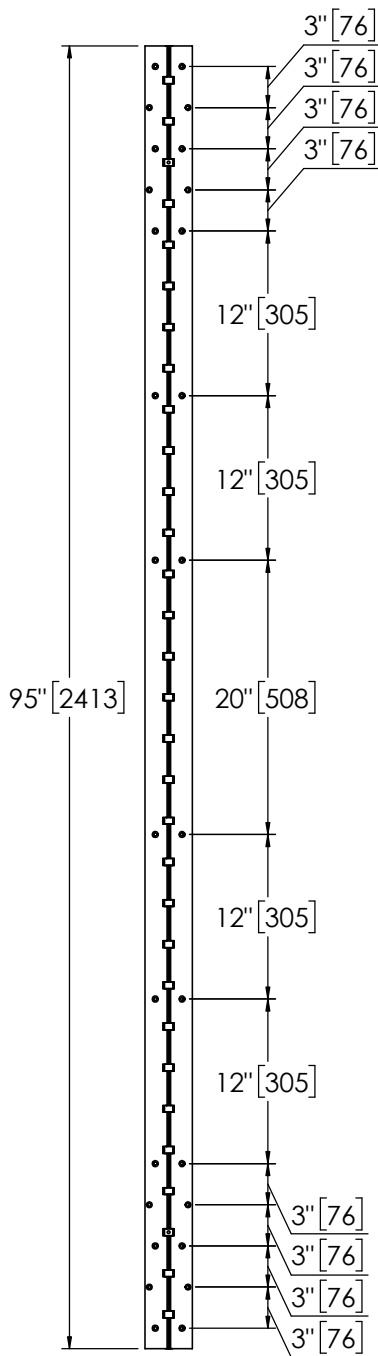

## Pemko 95" FULL MORTISE SHORT LEAF FLUSH 1-3/8" HD

The global leader in  
door opening solutions

**\*\* CAUTION \*\***  
Due to Frame  
Installation  
Variations, Pre-drilling  
For Fasteners IS NOT  
Recommended