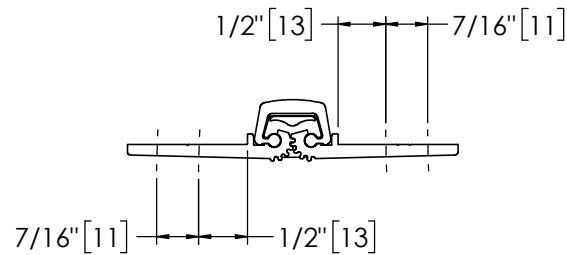

## Pemko 95" FULL MORTISE SHORT LEAF FLUSH 1-3/8" HD

The global leader in  
door opening solutions

**\*\* CAUTION \*\***  
Due to Frame  
Installation  
Variations, Pre-drilling  
For Fasteners IS NOT  
Recommended