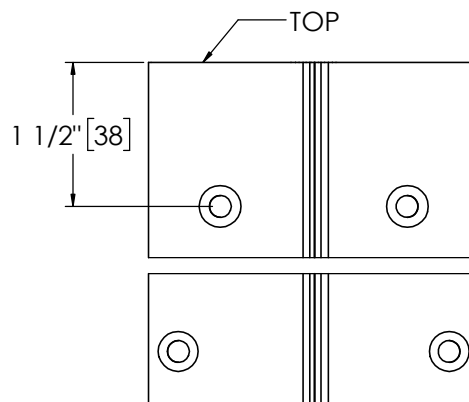

## Pemko 95" FULL MORTISE SHORT LEAF FLUSH 1-3/8" HD

The global leader in  
door opening solutions

**\*\* CAUTION \*\***  
Due to Frame  
Installation  
Variations, Pre-drilling  
For Fasteners IS NOT  
Recommended