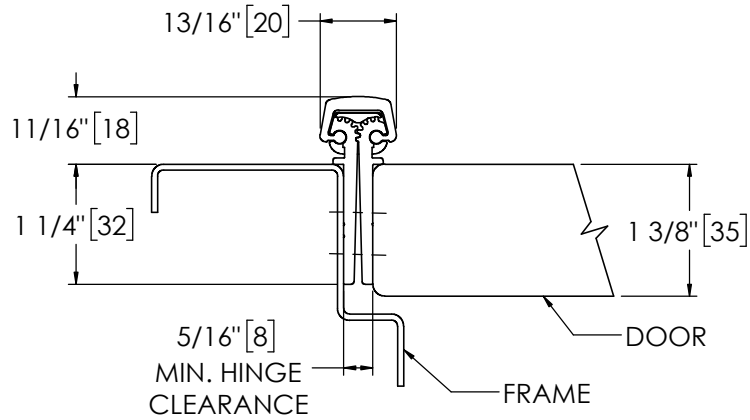

## Pemko 95" FULL MORTISE SHORT LEAF FLUSH 1-3/8" HD

The global leader in  
door opening solutions

**\*\* CAUTION \*\***  
Due to Frame  
Installation  
Variations, Pre-drilling  
For Fasteners IS NOT  
Recommended